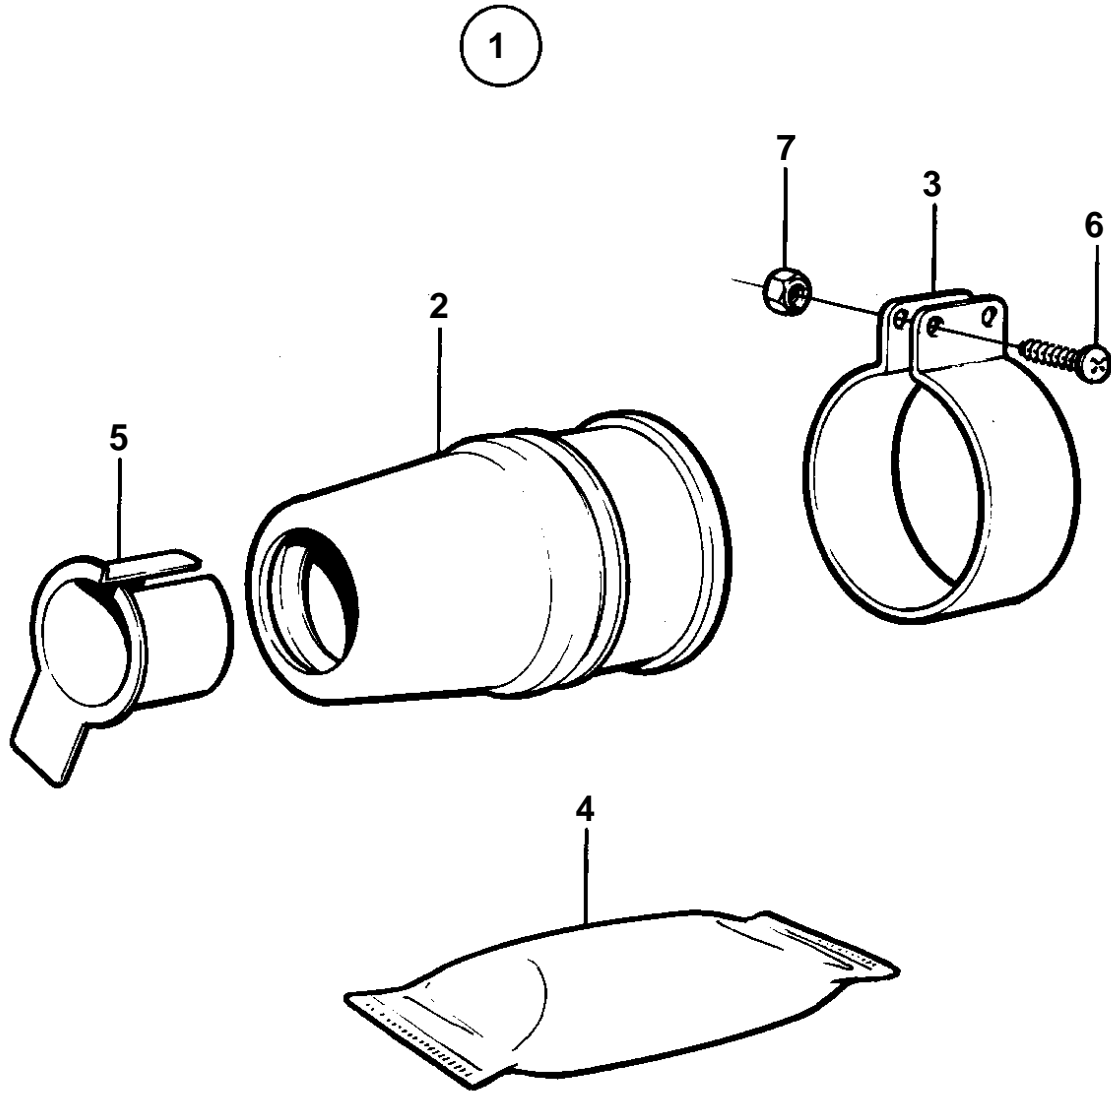

COMMON

6147

COMMON

REF	PART NO.	QTY	DESCRIPTION	SEE SEC.	NOTES
1	828526	1	Seal Bulletin P-44-6-1	P-44-6-1-EN	D = 35 MM Rubber Stuffing Box
2		1	· STUFFING BOX		
3	828528	1	· Clamp		
4	828250	1	· Grease		
5		1	· UNIVERSAL SLEEVE		
6	963684	2	· Screw		
7	966170	2	· Nut		