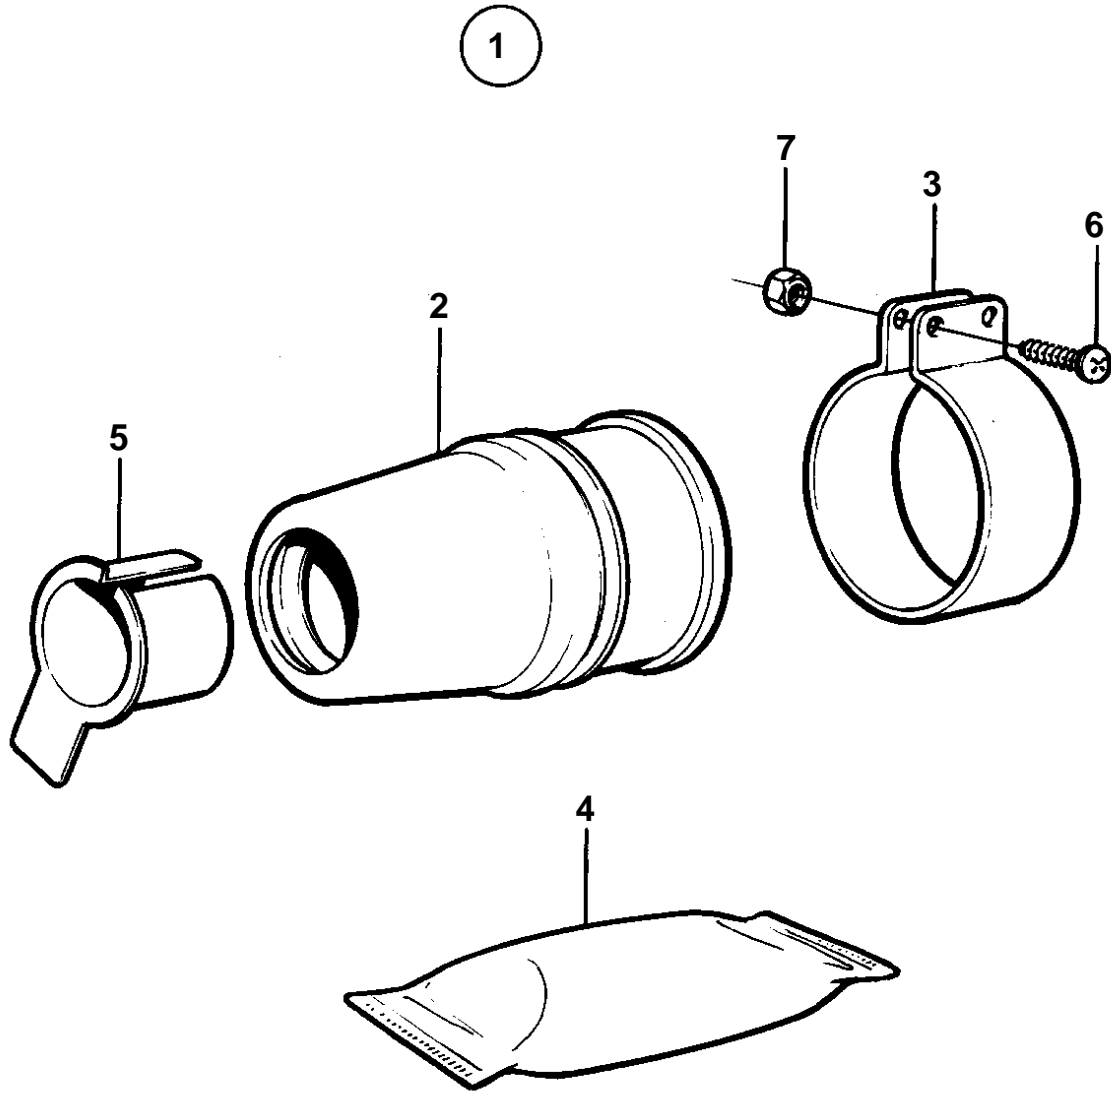

COMMON

6147

COMMON

REF	PART NO.	QTY	DESCRIPTION	SEE SEC.	NOTES
1	828254	1	Seal		D = 25 MM
			Bulletin P-44-6-1	P-44-6-1-EN	Rubber Stuffing Box
2		1	• STUFFING BOX		
3	828142	1	• Clamp		
4	828250	1	• Grease		
5		1	• UNIVERSAL SLEEVE		
6	963684	2	• Screw		
7	966170	2	• Nut		