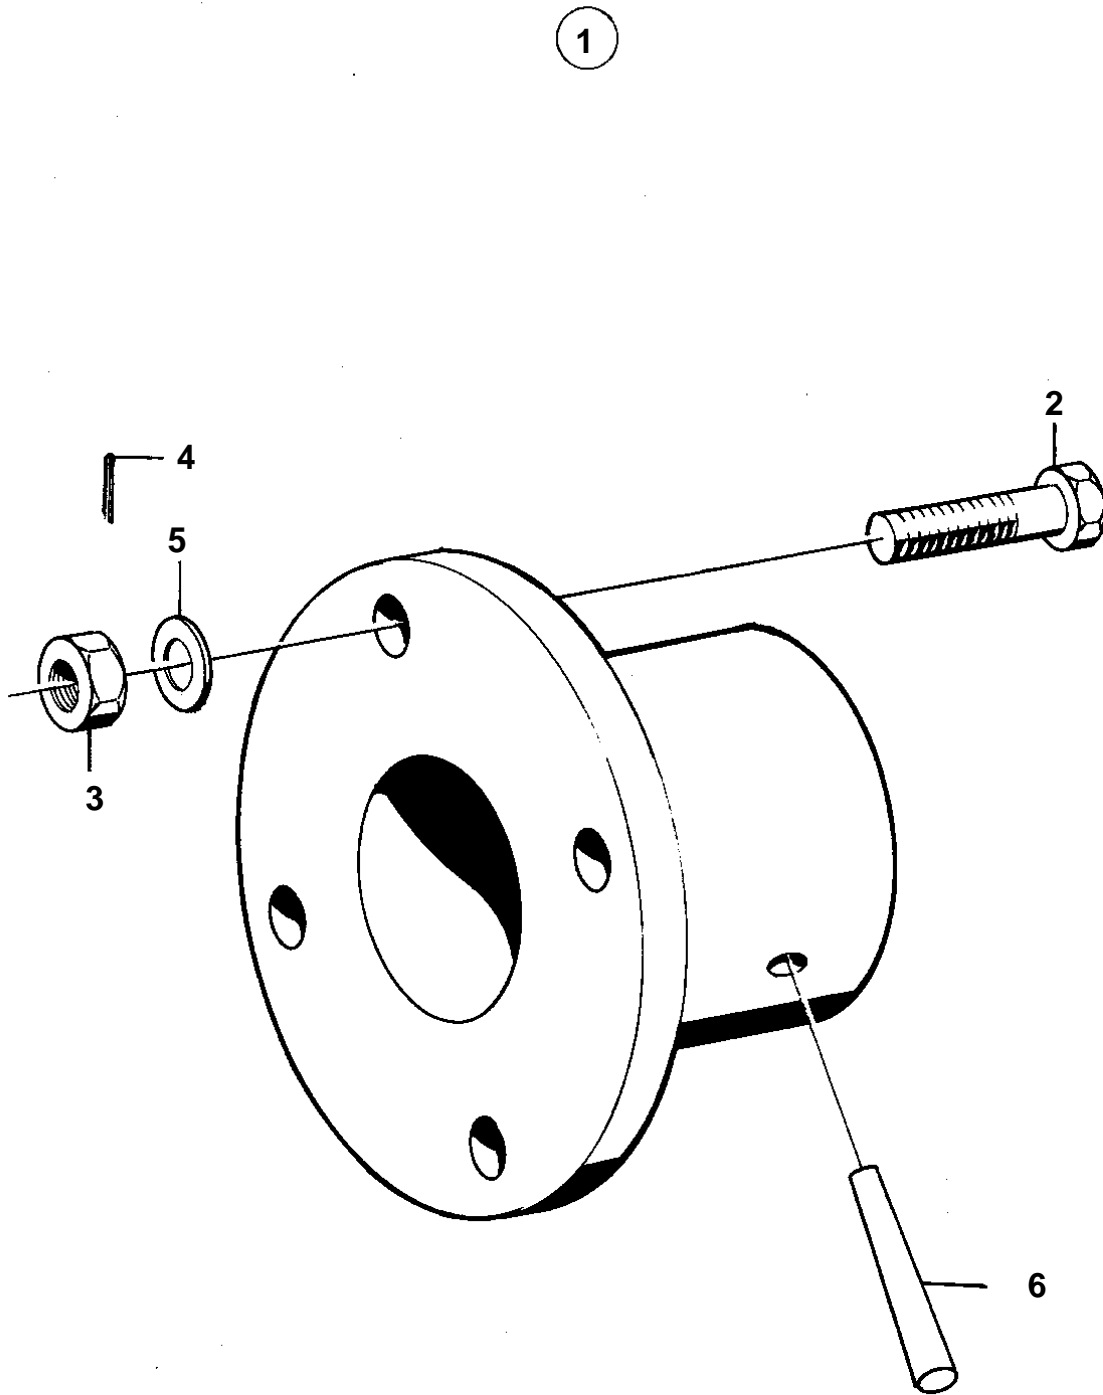

COMMON

4624

COMMON

REF	PART NO.	QTY	DESCRIPTION	NOTES
1	829281	1	Companion flange	FOR SHAFT DIAM. 40MM.
2	955692	4	· Screw	L = 32 MM
2	955691	4	· Screw	L = 25 MM
3	955883	4	· Nut	
4	907834	4	· Cotter pin	
5	941909	4	· Spring washer	
6	907617	1	· Pin	