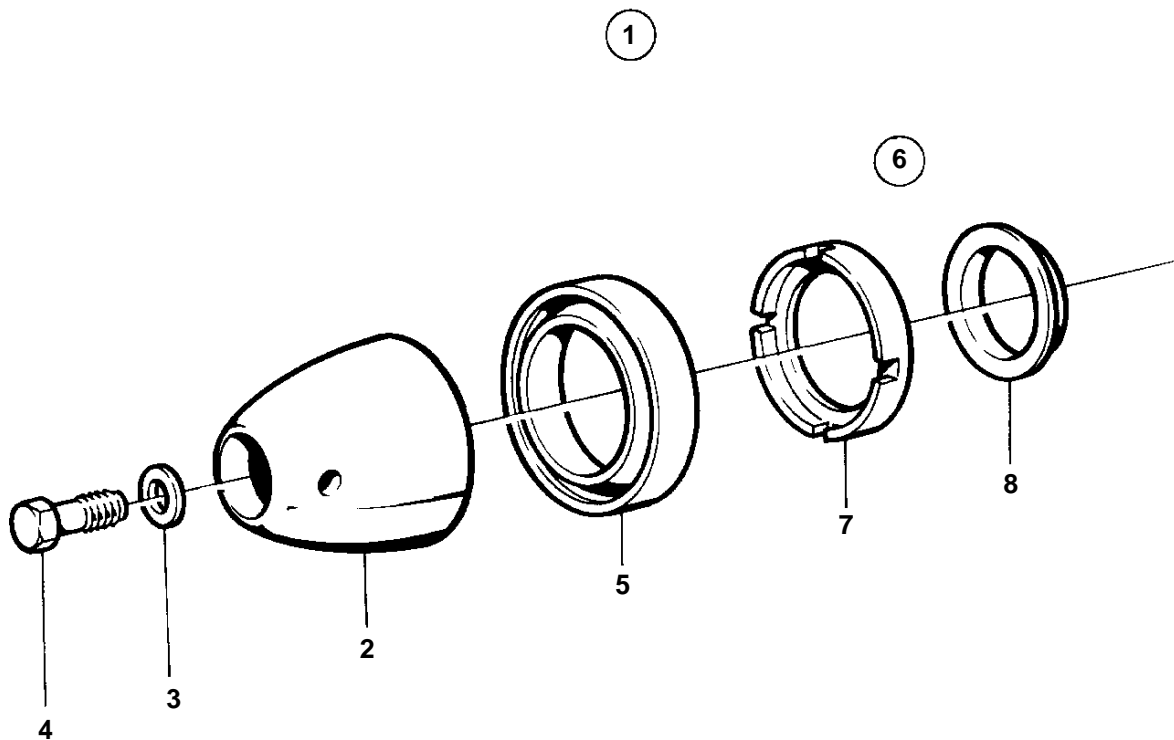

AQAD31A,AD31A,AD31B

AQAD31A,AD31A,AD31B

REF	PART NO.	QTY	DESCRIPTION	NOTES
1	854666	1	Propeller cone kit	
2		1	· PROPELLER CONE	BLACK
3	941670	1	· Washer	
4	852216	1	· Lock screw	
5	853676	1	· Spacer ring	
6	854667	1	· Mounting kit	
7	854294	1	· · Plastic washer	REPL BY 854667
8		1	· · PRESSURE WASHER	
9	854669	1	Tool kit	