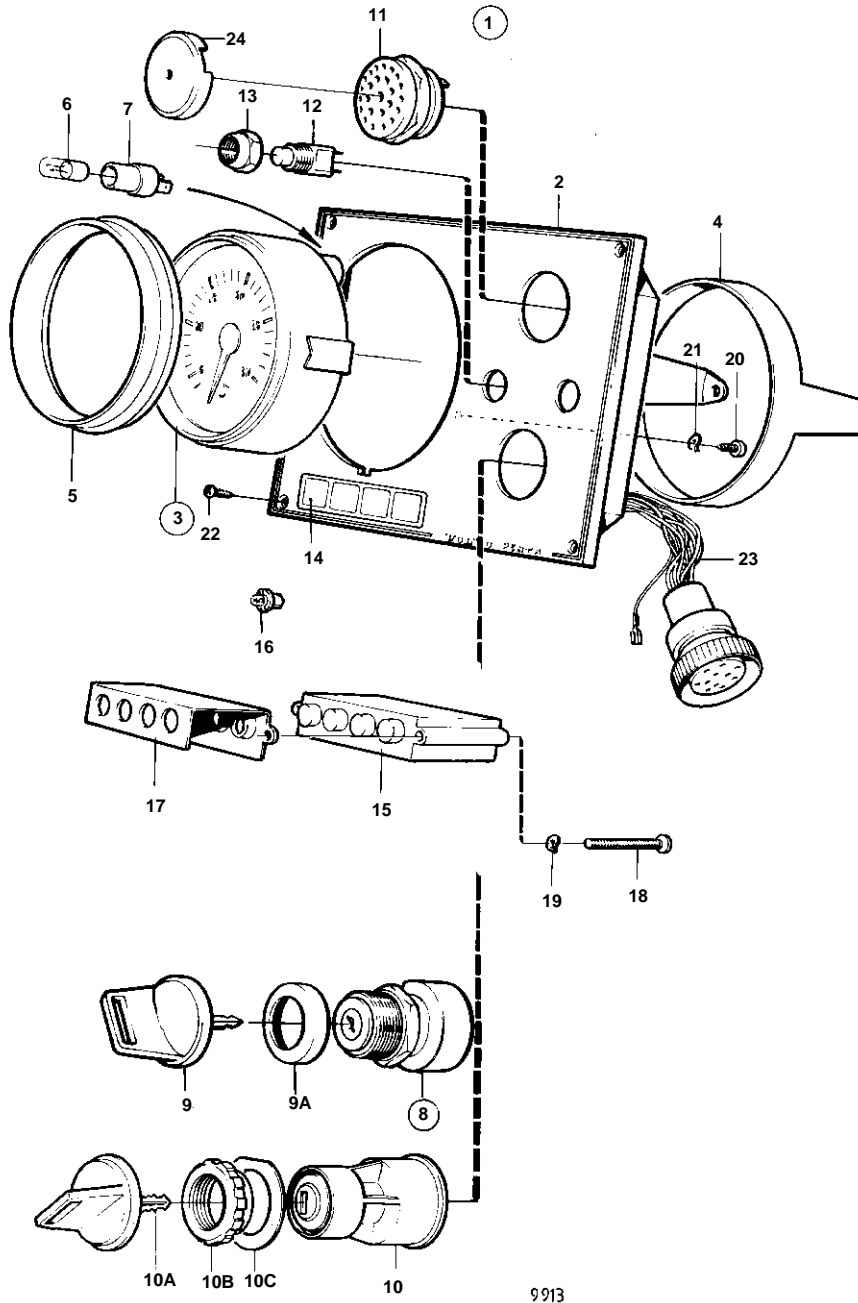

COMMON

9913

**COMMON**

REF	PART NO.	QTY	DESCRIPTION	SEE SEC.	NOTES
1	838810	1	Instrument panel		12V REPL BY 858868. GOLD COLOURED DECOR STRIPE.
2	828583	1	· Instrument panel		REPL BY 858646
	858646	1	· Instrument panel		REPL BY 860183
	860183	1	· Instrument panel		
3	838811	1	· Tachometer		
4	828558	1	· · Attaching ring		
5	828559	1	· Front ring		REPL BY 858644
	858644	1	· Front ring		
6	19923	1	· Bulb		
7	808175	1	· Bulb socket		
8	828778	1	· Starter switch		REPL BY 864277
9	828676	2	· · Key		STATE KEY CODE WHEN ORDERING.
9A	1581184	1	· Round nut		
10	864277	1	· Starter switch		
10A	859953	2	· · Key		STATE KEY CODE WHEN ORDERING.
			· · Bulletin 49-30	49-30-EN	Key P/N 859953
10B	859955	1	· · Plastic nut		
10C	860086	1	· · Marking label		
11	828587	1	· Buzzer		
12	828584	1	· Switch		ALARM
	828585	1	· Switch		LIGHTING
13	828586	2	· Button		
14	828560	1	· Sign		REPL BY 858645
	858645	1	· Symbol strip		
15	828783	1	· Electronic unit		
16	19923	4	· Bulb		
17	828784	1	· Reflector		
18	941615	2	· Screw		
19	941904	2	· Spring washer		
20	949947	1	· Screw		
21	941904	1	· Spring washer		
22	828647	4	· Screw		
24	858795	1	· Protecting casing		