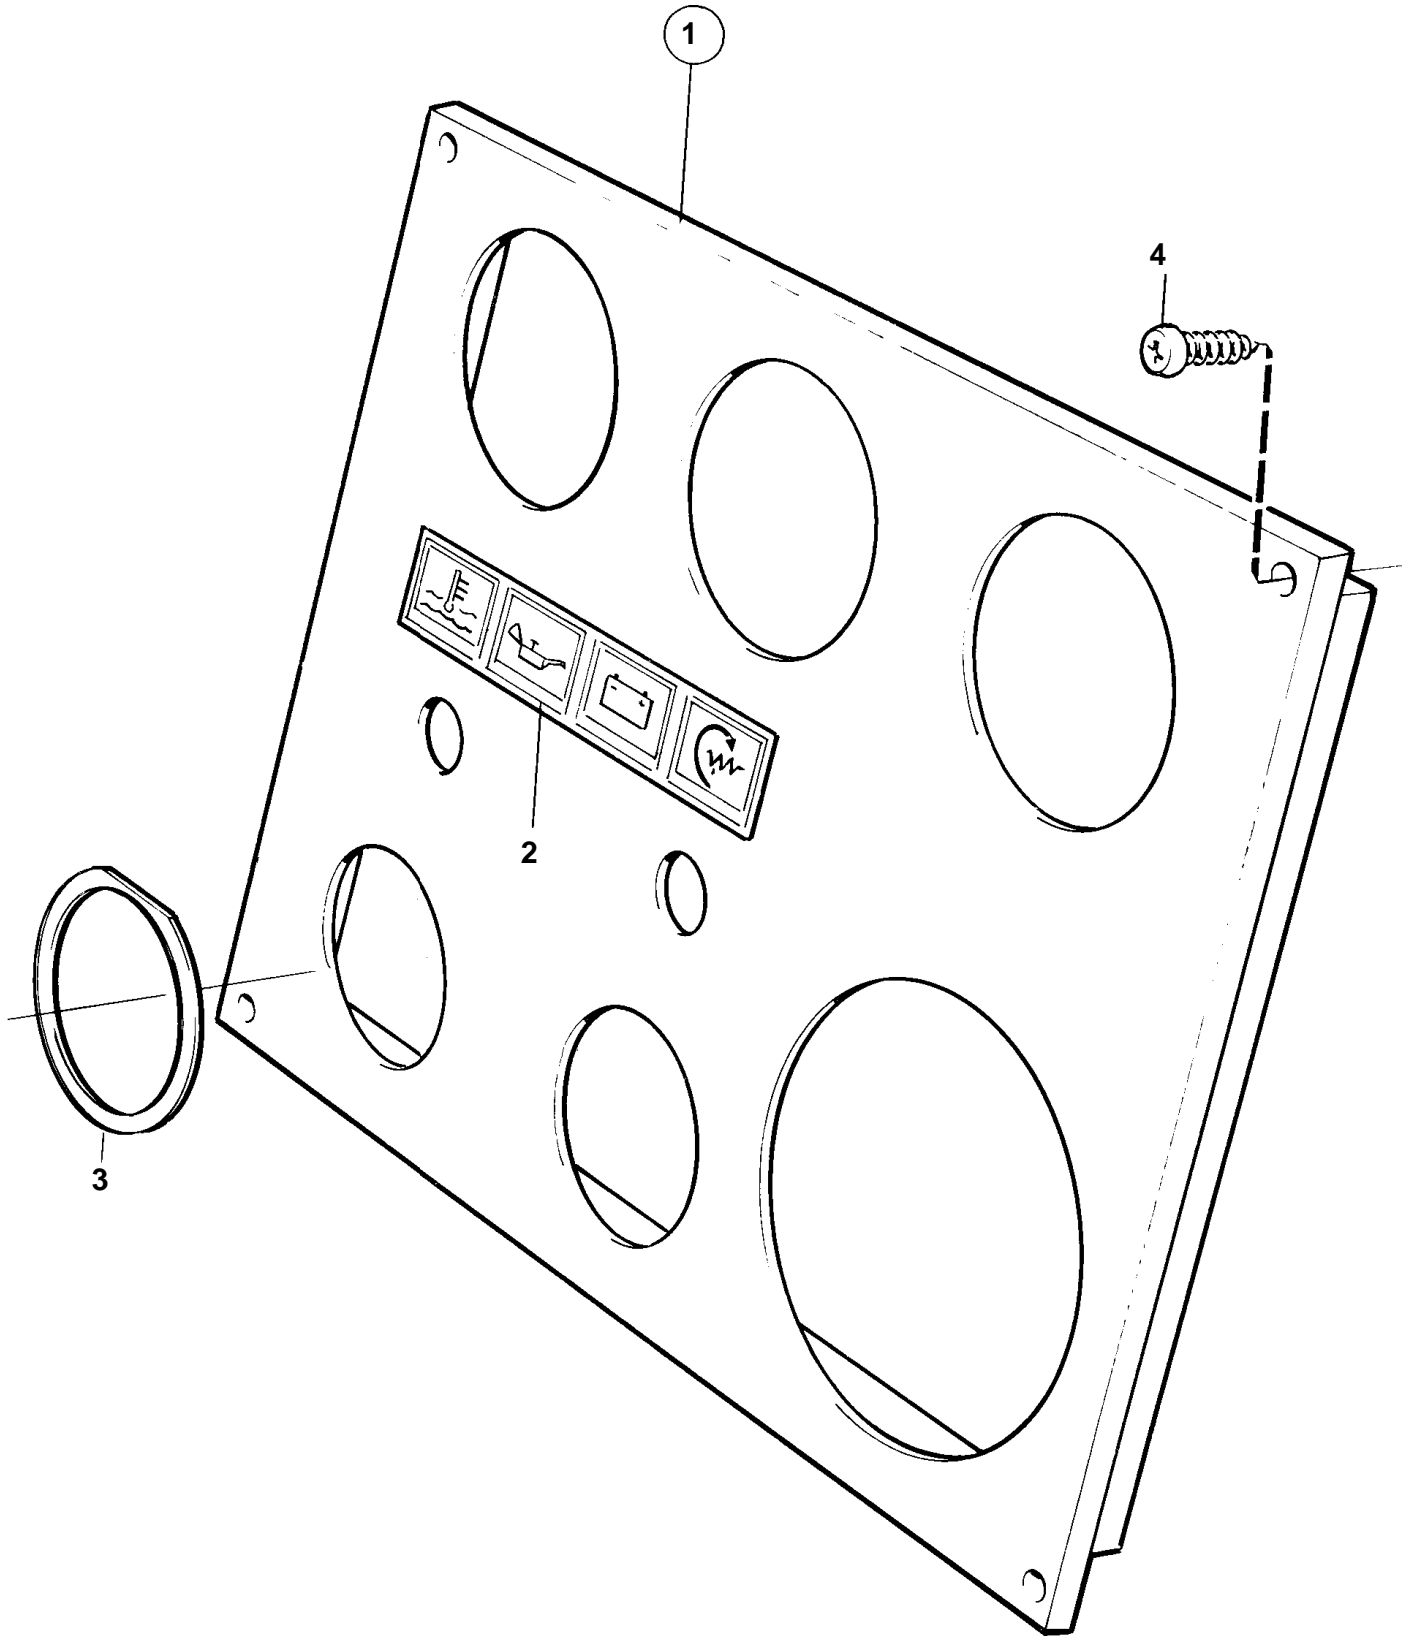

COMMON

10041

COMMON

REF	PART NO.	QTY	DESCRIPTION	NOTES
1	858875	1	Instrument panel	REPL BY 860184. MIRROR-INVERTED, FOR TWIN INSTALLATION.. WHITE COLOURED DECOR STRIPE.
2	858645	1	· Symbol strip	
4	828647	4	Screw	