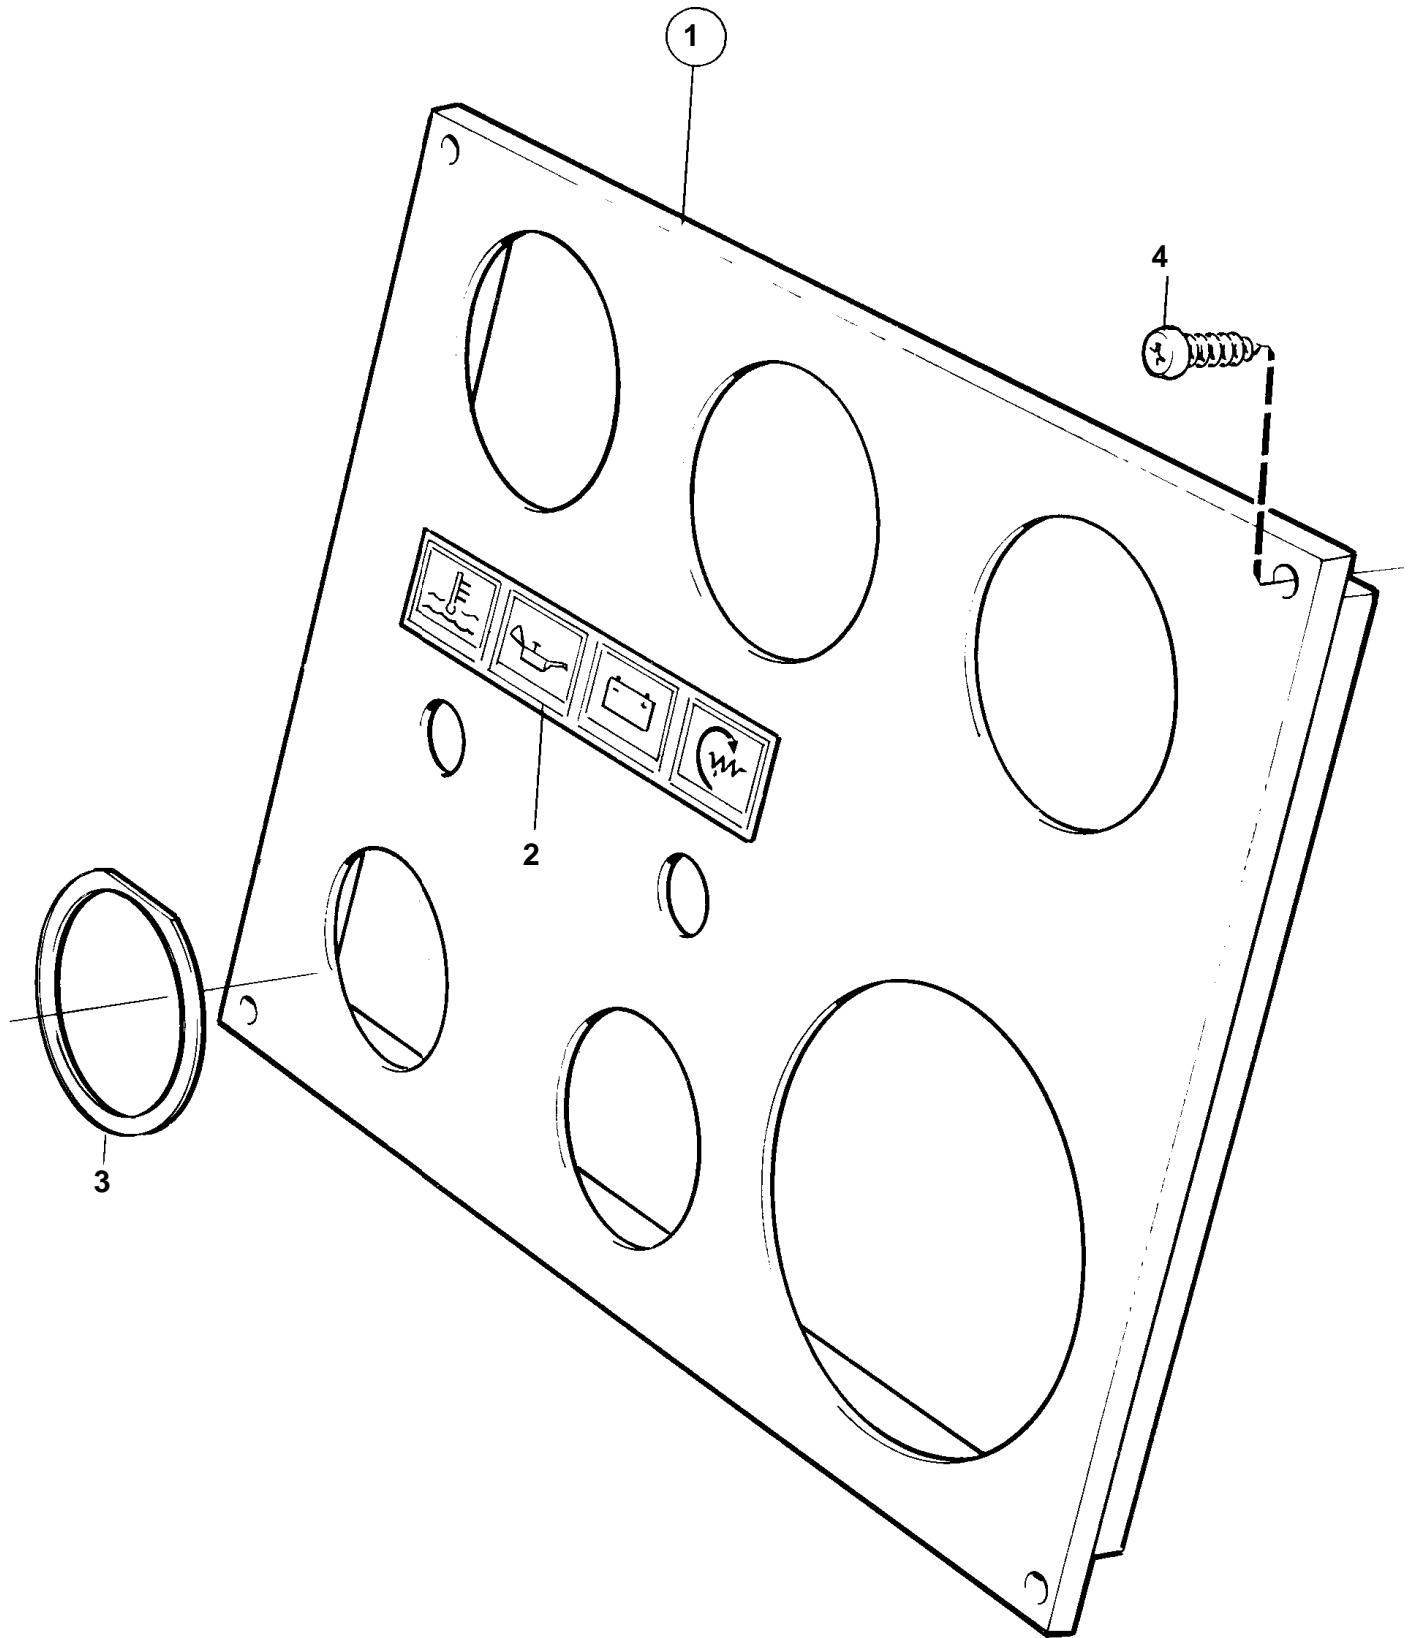

COMMON

10041

COMMON

REF	PART NO.	QTY	DESCRIPTION	NOTES
1	828780	1	Instrument panel	REPL BY 860184. MIRROR-INVERTED, FOR TWIN INSTALLATION.. GOLD COLOURED DECOR STRIPE.
2	828560	1	· Sign	REPL BY 858645
	858645	1	· Symbol strip	
4	828647	4	Screw	