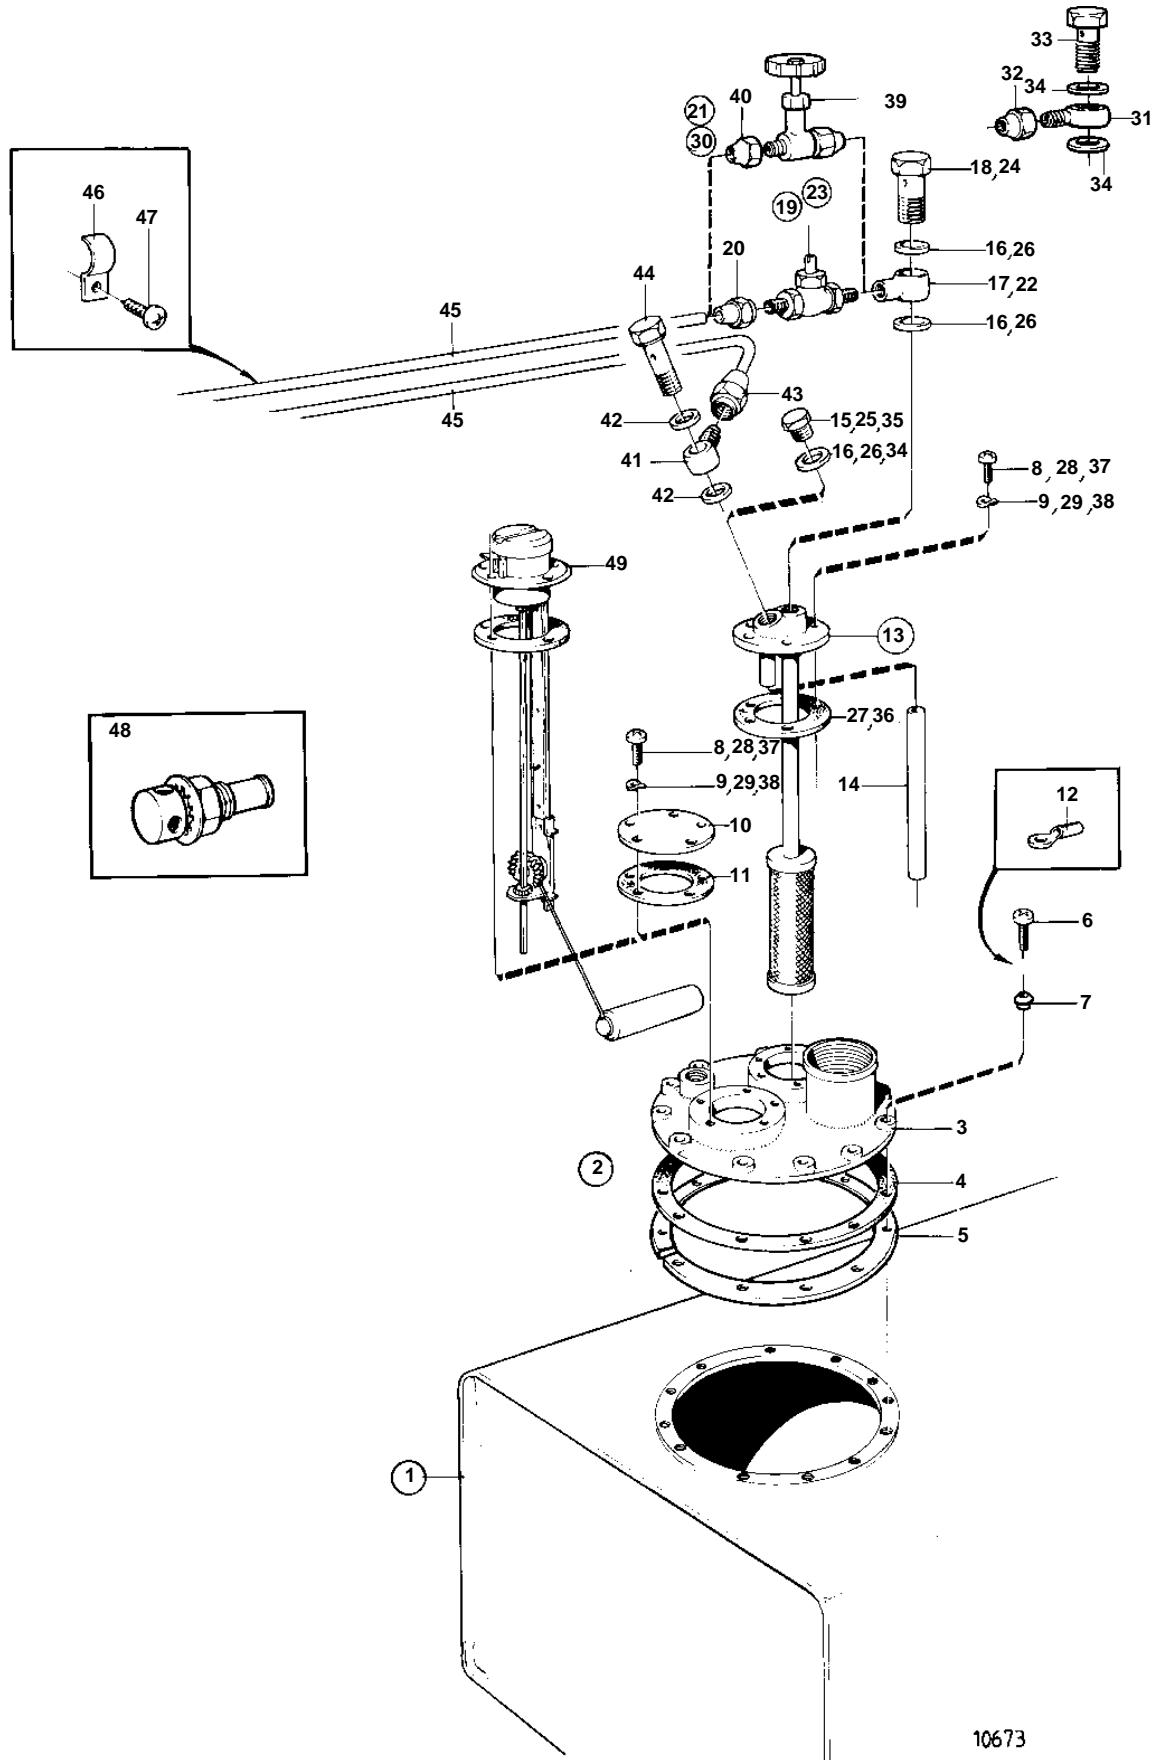

COMMON

10673

COMMON

REF	PART NO.	QTY	DESCRIPTION	SEE SEC.	NOTES
1	1140064	1	Fuel tank		40L
2	1140063	1	• Cover		
3	833799	1	• • Cover		
4	859064	1	• • Gasket		
5	828338	1	• • Flange		FOR EXTERNAL MANUFACTURED FUEL TANK
6	956080	12	• • Screw		
7	834481	12	• • Gasket		
8	956076	10	• • Screw		
9	941905	10	• • Spring washer		
10	833801	1	• • Cover		
11	89865	1	• • Gasket		
12	881493	1	• • Cable terminal		
13	828341	1	• Suction pipe		L = 242 MM
	828372	1	• Suction pipe		L = 333 MM
	828373	1	• Suction pipe		L = 458 MM
14	941279	1	• • Hose		
15	191830	1	• Plug		
16	957178	3	• Gasket		
17	833857	1	• Nipple		
18	25167	1	• Hollow screw		
19	803684	1	• Tap		
20	954322	1	• • Cap nut		
21	828375	1	Connector kit		5/16"
22	833857	1	• Nipple		
23	803684	1	• Tap		5/16"
24	25167	1	• Hollow screw		
25	191830	1	• Plug		
26	957178	3	• Gasket		
27	89865	1	• Gasket		
28	956076	10	• Screw		
29	941905	10	• Spring washer		
30	828376	1	Connector kit		3/8"
31	191600	1	• Banjo nipple		
32	954323	1	• Cap nut		
33	25167	1	• Hollow screw		
34	957178	3	• Gasket		
35	191830	1	• Plug		
36	89865	1	• Gasket		
37	956076	10	• Screw		
38	941905	10	• Spring washer		
39	841523	1	• Tap		3/8"
40	954323	2	• Cap nut		
41	807060	1	Banjo nipple		5/16"
42	957178	2	Gasket		
43	807061	1	Nut		
44	25167	1	Hollow screw		
45	954305	X	Copper tube		5/16"
	954307	X	Copper tube		3/8"
46	951189	X	Clamp		
47	955139	X	Screw		
48	1144037	1	Tank valve		
49		1	TANK METER	090-0610	