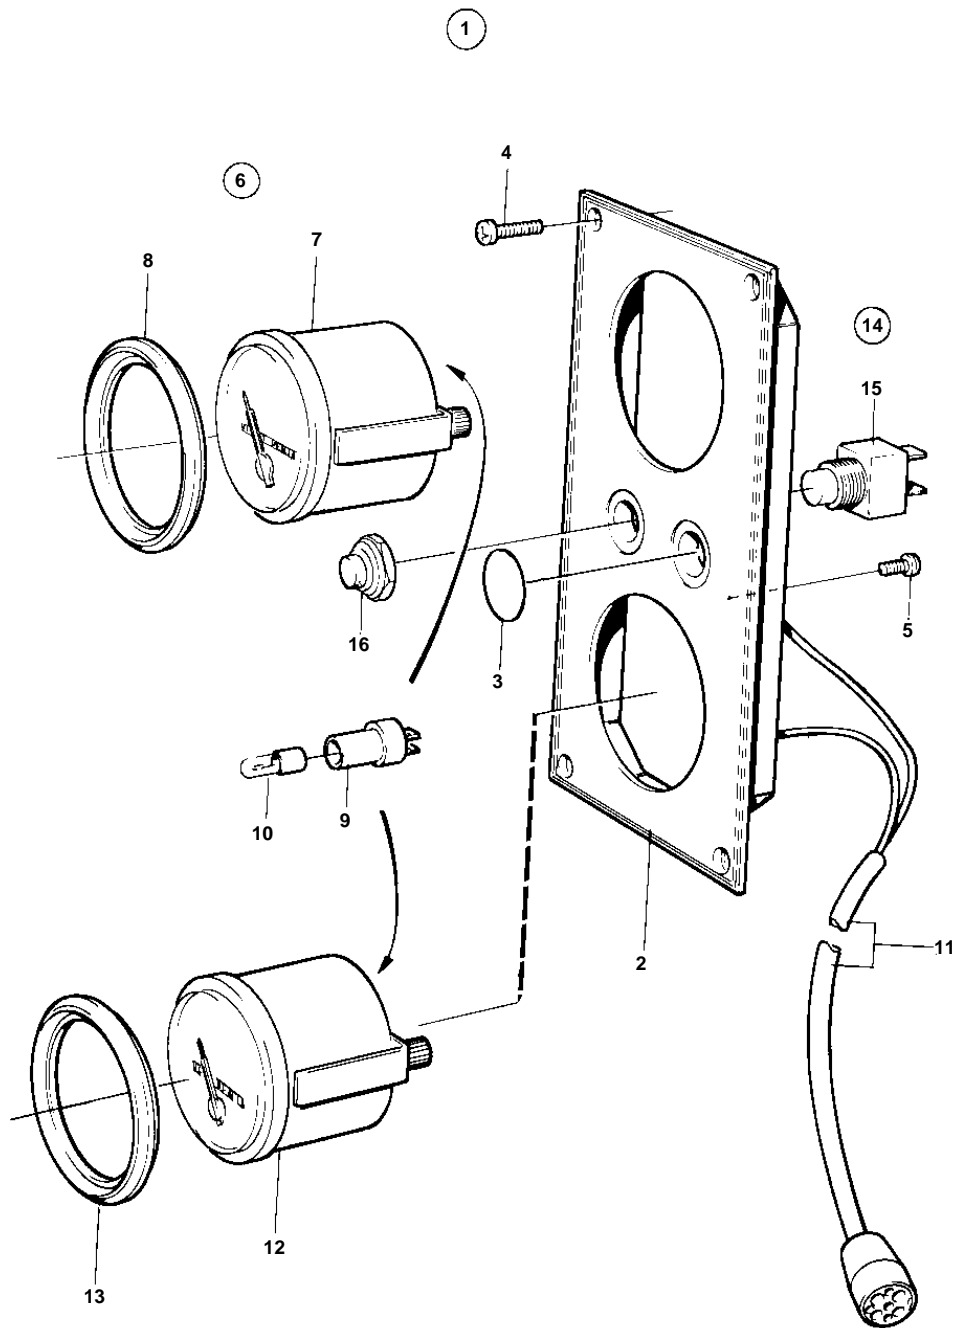

COMMON

6709

COMMON

REF	PART NO.	QTY	DESCRIPTION	NOTES
6	858877	1	Hour counter kit	
7	828615	1	· Hour counter	
8	858643	1	· Front ring	WHITE COLOURED DECOR STRIPE.
9	808175	1	· Bulb socket	
10	19923	1	· Bulb	12V
	182059	1	· Bulb	24V
11		X	· CABLES AND TERMINALS	SEE GROUP 3
12		1	INSTRUMENT	
13	858643	1	Front ring	WHITE COLOURED DECOR STRIPE.
14	828718	1	Switch	
	828719	1	Switch	
15	828584	1	· Switch	TO 828718. CLOSING DURING PRESSURE AND SPRING-LOADED.
	828585	1	· Switch	TO 828719. CLOSING-BREAKING.
16	828586	1	· Button	