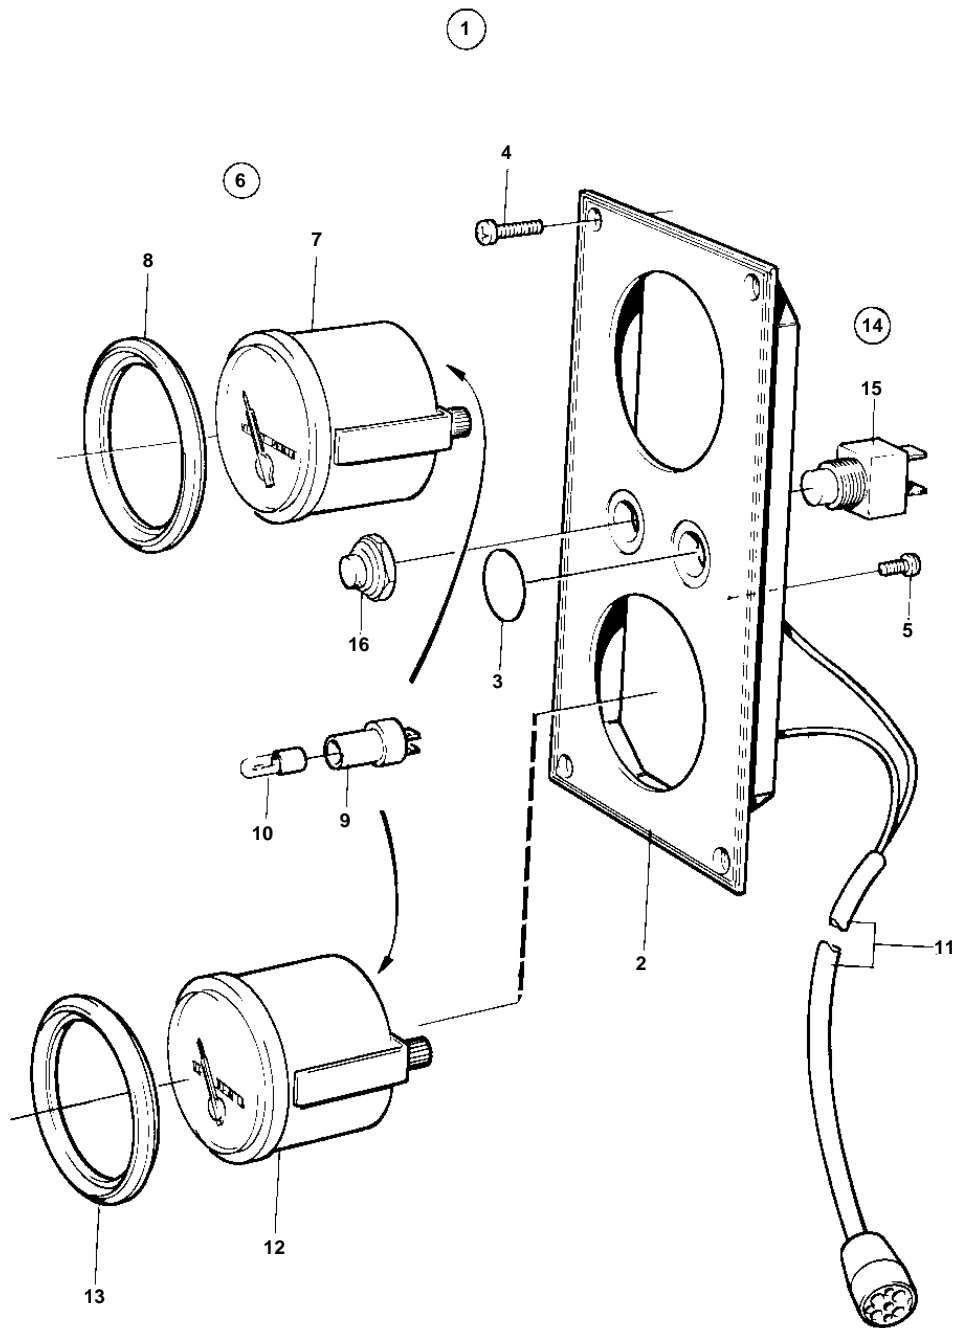

COMMON

6709

COMMON

REF	PART NO.	QTY	DESCRIPTION	NOTES
1	858874	1	Instrument panel	
2	858650	1	· Instrument panel	
3	828607	2	· Cover plate	
4	828647	4	· Screw	
5	949947	1	· Screw	(966832)
12		1	INSTRUMENT	
13	828542	1	Front ring	REPL BY 858643. GOLD COLOURED DECOR STRIPE.
	858643	1	Front ring	WHITE COLOURED DECOR STRIPE.
14	828718	1	Switch	
	828719	1	Switch	
15	828584	1	· Switch	TO 828718. CLOSING DURING PRESSURE AND SPRING-LOADED.
	828585	1	· Switch	TO 828719. CLOSING-BREAKING.
16	828586	1	· Button	