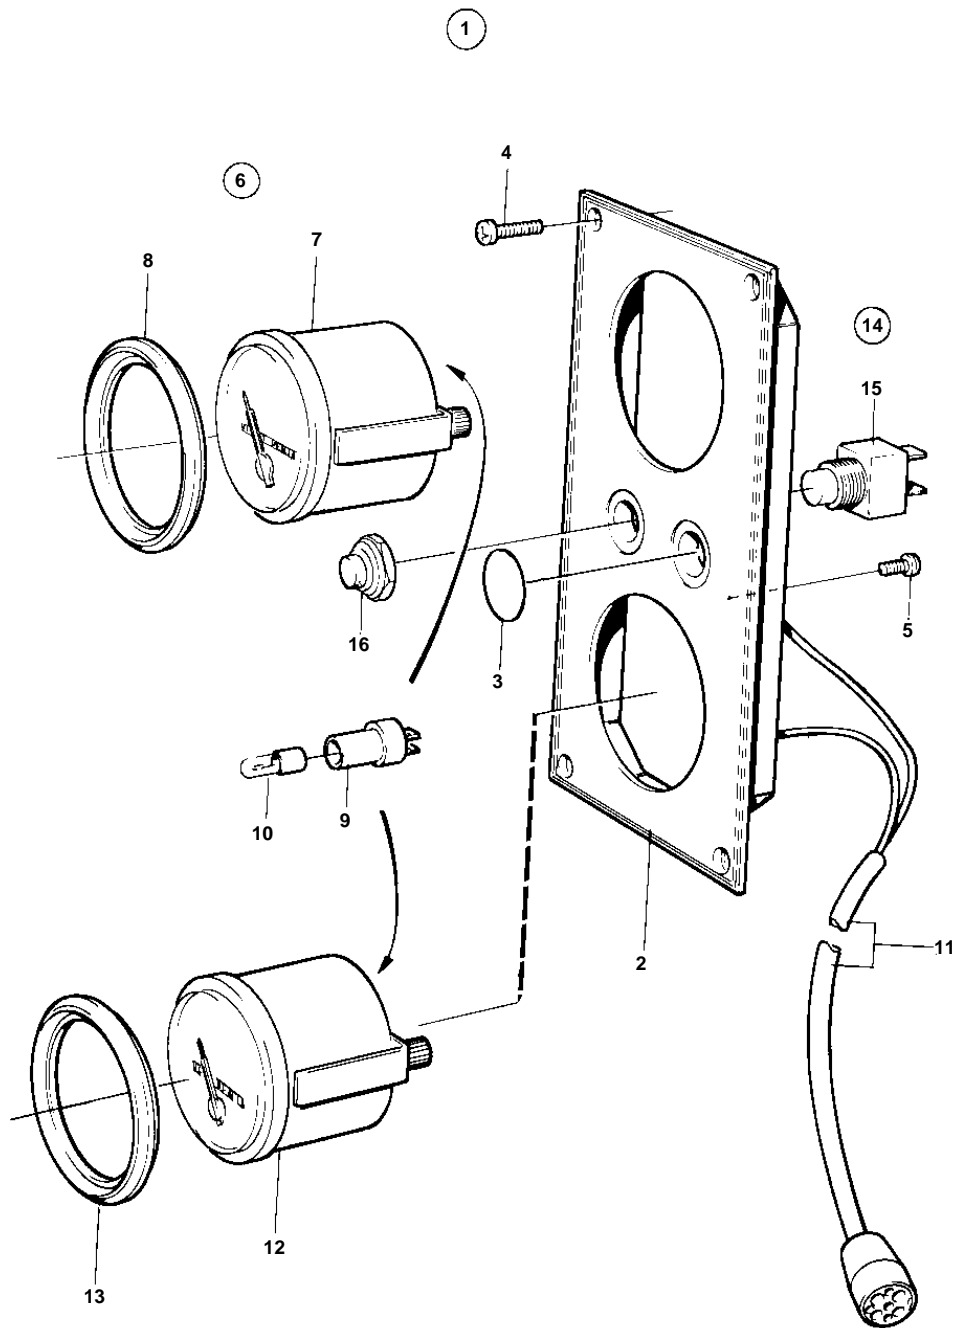

COMMON

6709

COMMON

REF	PART NO.	QTY	DESCRIPTION	NOTES
1	846786	1	Instrument panel	REPL BY 858874
2	858874	1	· Instrument panel	(828604)
3	828607	2	· Cover plate	
4	828647	4	· Screw	
5	949947	1	· Screw	(966832)
12		1	INSTRUMENT	
13	828542	1	Front ring	REPL BY 858643. GOLD COLOURED DECOR STRIPE.
	858643	1	Front ring	WHITE COLOURED DECOR STRIPE.
14	828718	1	Switch	
	828719	1	Switch	
15	828584	1	· Switch	TO 828718. CLOSING DURING PRESSURE AND SPRING-LOADED.
	828585	1	· Switch	TO 828719. CLOSING-BREAKING.
16	828586	1	· Button	