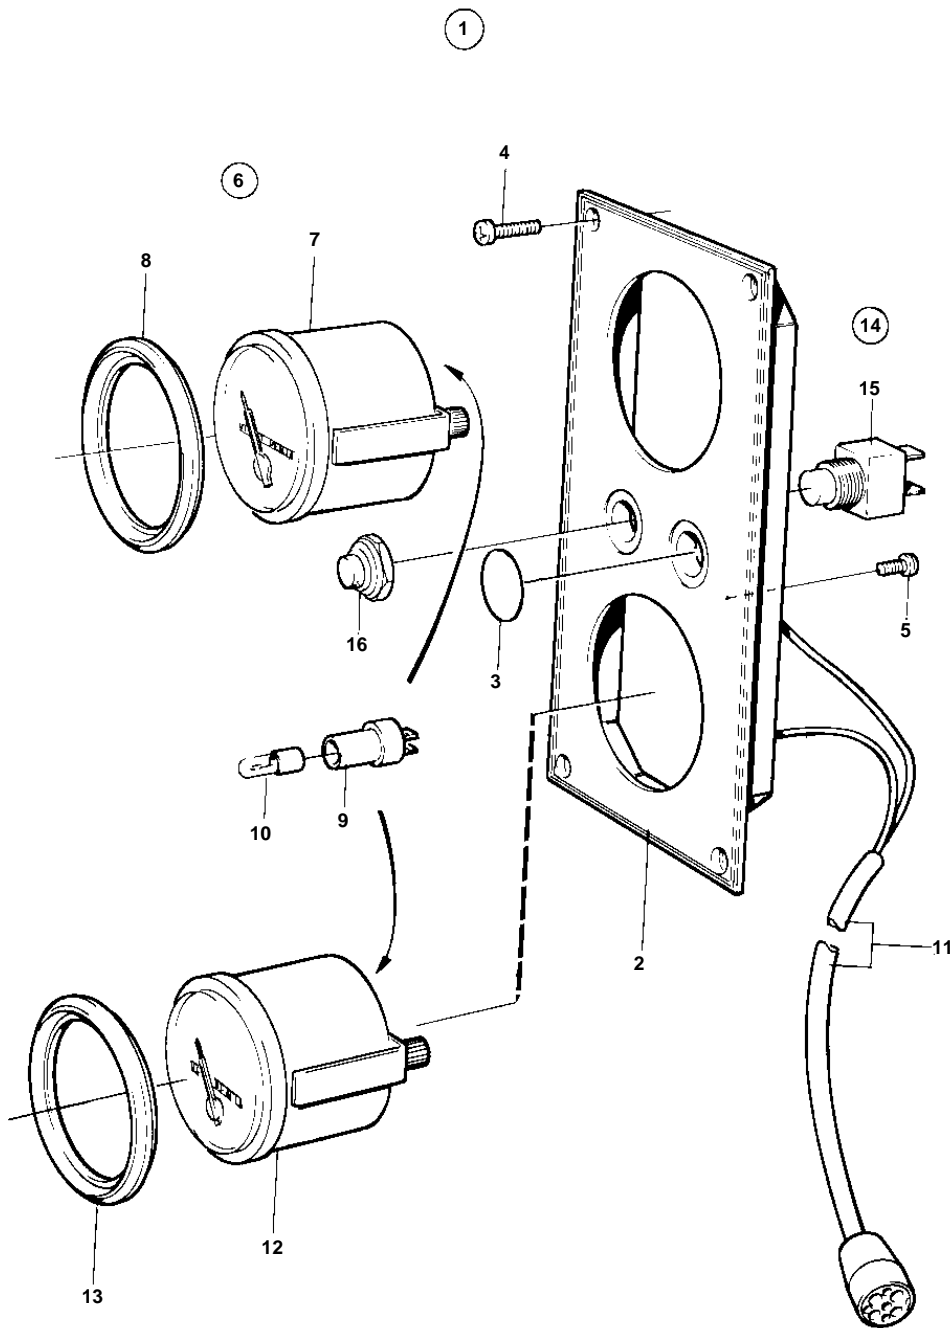

COMMON

6709

COMMON

REF	PART NO.	QTY	DESCRIPTION	NOTES
6	828711	1	Hour counter kit	REPL BY 858877
7	828615	1	• Hour counter	
8	828542	1	• Front ring	REPL BY 858643. GOLD COLOURED DECOR STRIPE.
	858643	1	• Front ring	WHITE COLOURED DECOR STRIPE.
9	808175	1	• Bulb socket	
10	19923	1	• Bulb	12V
	182059	1	• Bulb	24V
11		X	• CABLES AND TERMINALS	SEE GROUP 3
12		1	INSTRUMENT	
13	828542	1	Front ring	REPL BY 858643. GOLD COLOURED DECOR STRIPE.
	858643	1	Front ring	WHITE COLOURED DECOR STRIPE.
14	828718	1	Switch	
	828719	1	Switch	
15	828584	1	• Switch	TO 828718. CLOSING DURING PRESSURE AND SPRING-LOADED.
	828585	1	• Switch	TO 828719. CLOSING-BREAKING.
16	828586	1	• Button	