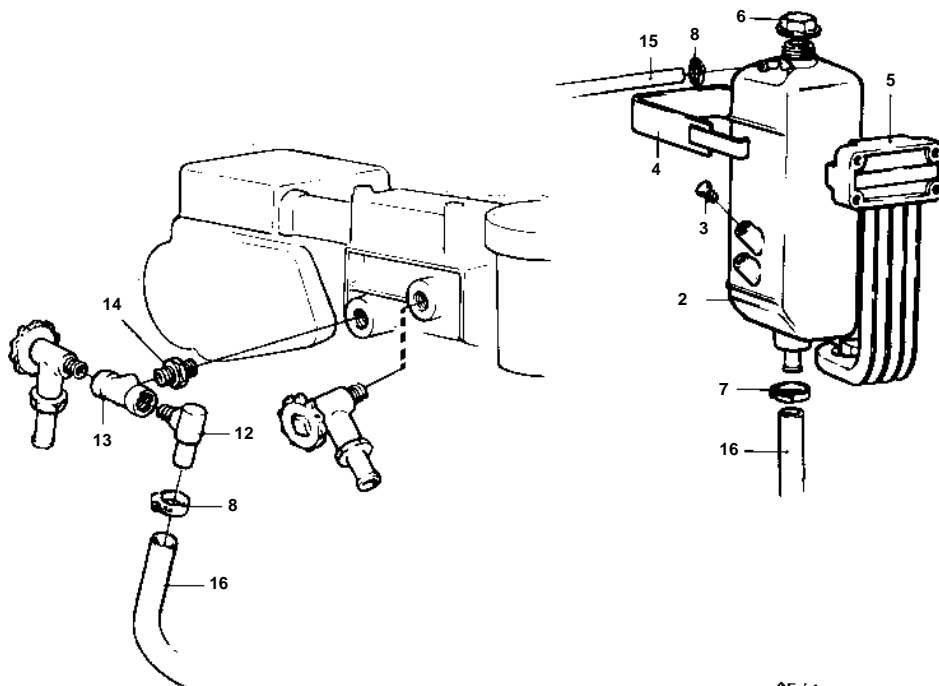

COMMON

8541

COMMON

REF	PART NO.	QTY	DESCRIPTION	NOTES
1	858602	1	Expansion tank	NOT FOR MD31A
2	843759	1	• Expansion tank	
3	947660	2	• Plug	(836268)
4	843266	1	• Clamp	
5	843260	1	• Bracket	
6	844624	1	• Pressure cap	
7	961665	2	• Hose clamp	
8	961663	2	• Clamp	
9	947975	1	• Hollow screw	
10	947282	3	• Gasket	
11	858750	1	• Banjo nipple	
12	961607	1	• Elbow nipple	
13	838434	1	• T-pipe	WHEN HOT WATER OUTLET IS INSTALLED.
14	943089	1	• Nipple	WHEN HOT WATER OUTLET IS INSTALLED.
15		X	HOSE	
16		X	HOSE	