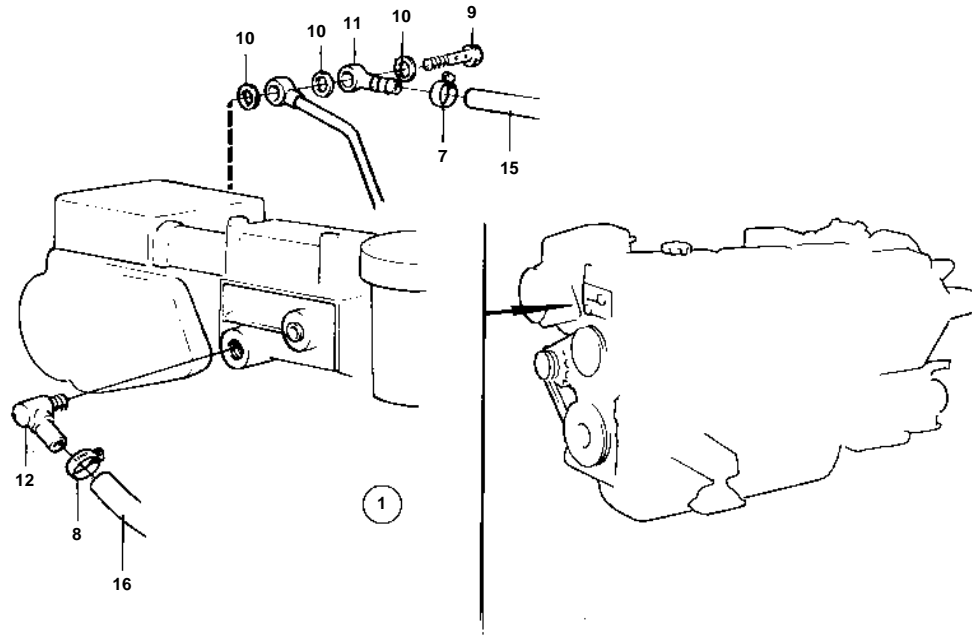

COMMON

8541

COMMON

REF	PART NO.	QTY	DESCRIPTION	NOTES
1	858602	1	Expansion tank	NOT FOR MD31A
2	843759	1	• Expansion tank	
3	947660	2	• Plug	(836268)
4	843266	1	• Clamp	
5	843260	1	• Bracket	
6	844624	1	• Pressure cap	
7	961665	2	• Hose clamp	
8	961663	2	• Clamp	
9	947975	1	• Hollow screw	
10	947282	3	• Gasket	
11	858750	1	• Banjo nipple	
12	961607	1	• Elbow nipple	
13	838434	1	• T-pipe	WHEN HOT WATER OUTLET IS INSTALLED.
14	943089	1	• Nipple	WHEN HOT WATER OUTLET IS INSTALLED.
15		X	HOSE	
16		X	HOSE	