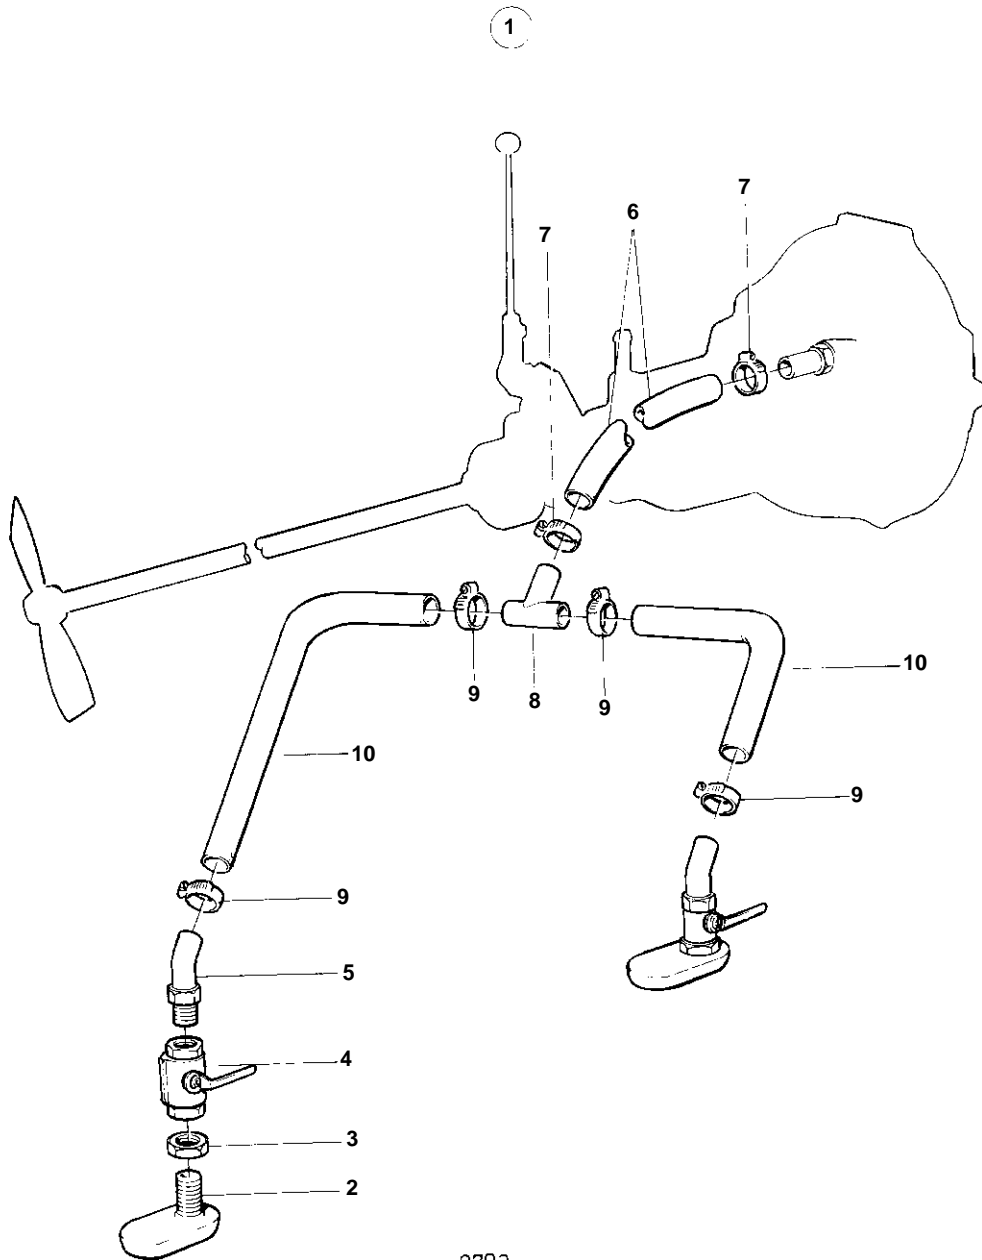

MD31A,TMD31A,TMD31B,TAMD31A,TAMD31B

9783

**MD31A,TMD31A,TMD31B,TAMD31A,TAMD31B**

REF	PART NO.	QTY	DESCRIPTION	NOTES
1	841723	1	Cooling wate inlet	
2	836876	1	· Strainer	
3	836879	1	· Nut	
4	1140125	1	· Ball valve	(828239)
5	828696	1	· Hose attachment	
6	828461	X	Hose	
7		X	HOSE CLAMP	
8	841771	1	T-pipe	
9	961669	X	Hose clamp	
10	949315	X	Hose	