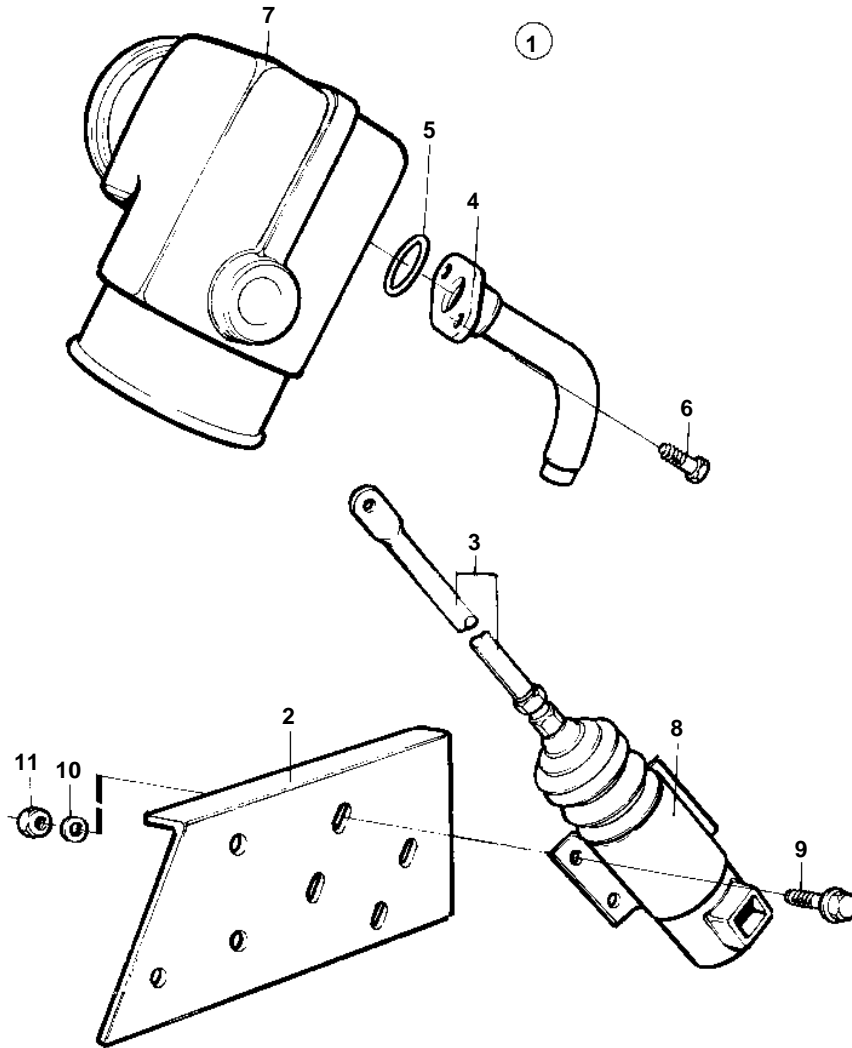

TMD31A,TAMD31A,AQAD31A,AD31A

9426

TMD31A,TAMD31A,AQAD31A,AD31A

REF	PART NO.	QTY	DESCRIPTION	NOTES
1	859404	1	Conversion kit	
2	859399	1	· Bracket	
3	859400	1	· Pull rod	
4	844258	1	· Coolant pipe	
5	842913	1	· Sealing ring	
6	946544	2	· Flange screw	
7		1	EXHAUST BEND	SEE GROUP 2B
8		1	SOLENOID	SEE GROUP 3
9	946173	4	Flange screw	
10	960141	4	Washer	
11	945408	4	Flange nut	