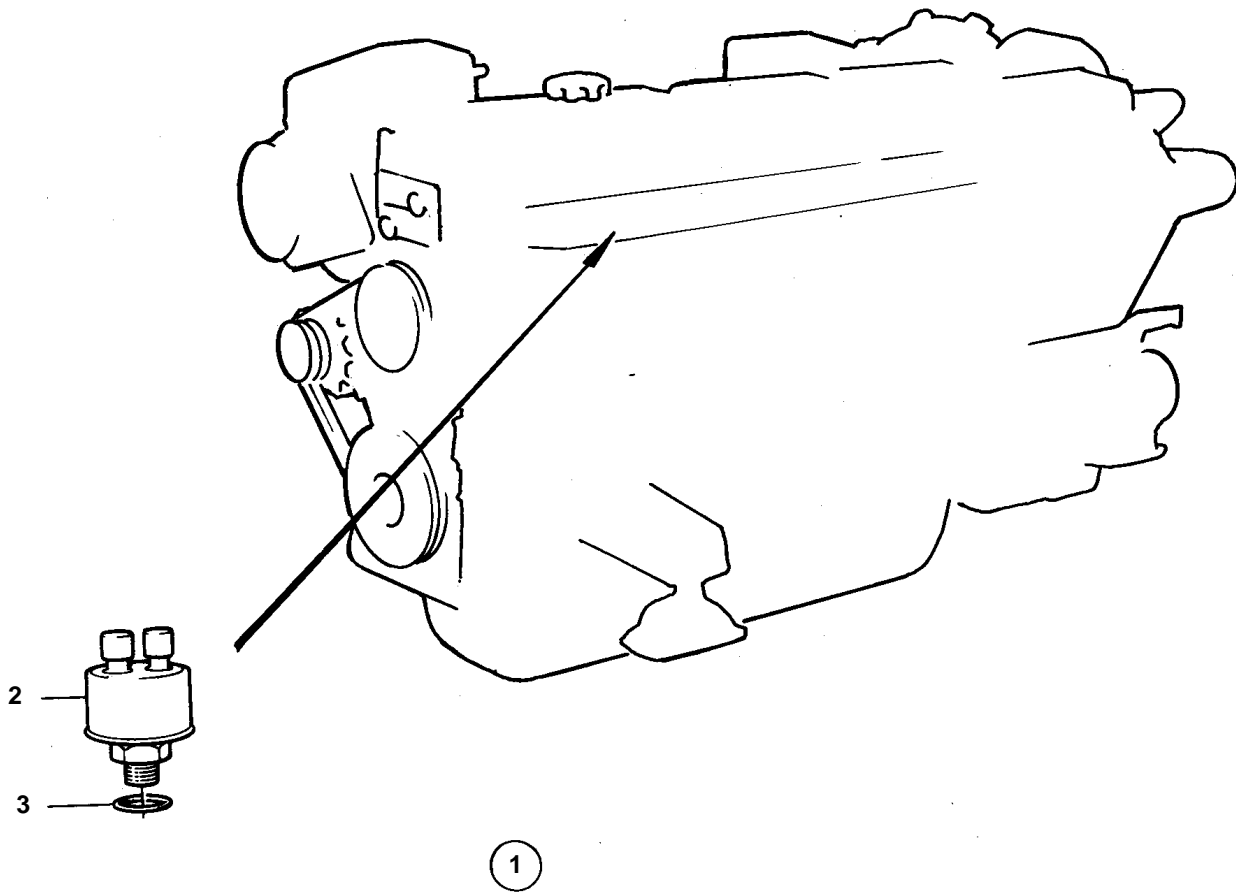

COMMON

10035

**COMMON**

REF	PART NO.	QTY	DESCRIPTION	NOTES
1	858887	1	Pressure gauge	12V. WHITE COLOURED DECOR STRIPE.. NOT FOR MD31A
2	837782	1	• Pressure sensor	
3	957181	1	• Gasket	
4	858643	1	• Front ring	
5	863938	1	• Pressure gauge	(828625)
6	863946	1	• • Bulb	RED. FOR INSTRUMENTS WITH PART NO 828625 SHOULD WHITE BULB 19923 AND BULB HOLDER 808175 BE INSTALLED.
7	863945	1	• • Bulb socket	FOR INSTRUMENTS WITH PART NO 828625 SHOULD WHITE BULB 19923 AND BULB HOLDER 808175 BE INSTALLED.
8		X	• CABLES AND TERMINALS	SEE GROUP 3