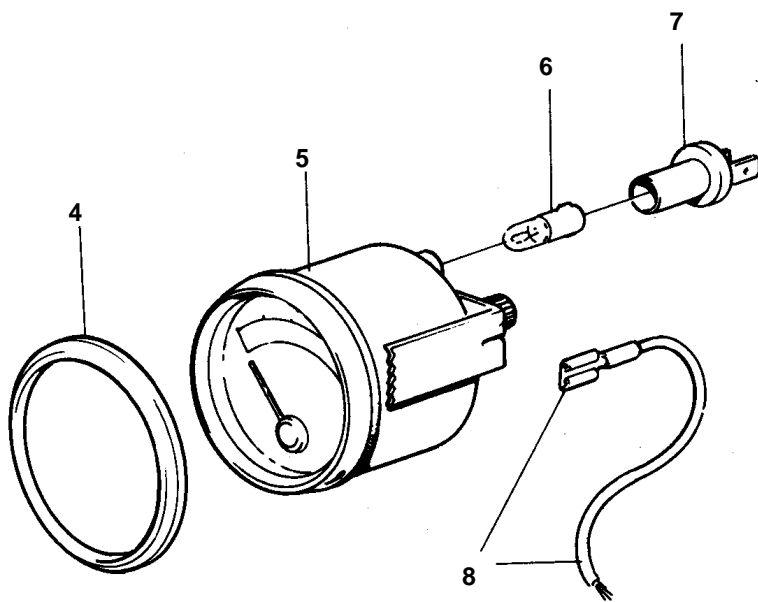

COMMON

10035

**COMMON**

REF	PART NO.	QTY	DESCRIPTION	NOTES
1	858887	1	Pressure gauge	12V. WHITE COLOURED DECOR STRIPE.. NOT FOR MD31A
2	837782	1	• Pressure sensor	
3	957181	1	• Gasket	
4	858643	1	• Front ring	
5	863938	1	• Pressure gauge	(828625)
6	863946	1	• • Bulb	RED. FOR INSTRUMENTS WITH PART NO 828625 SHOULD WHITE BULB 19923 AND BULB HOLDER 808175 BE INSTALLED.
7	863945	1	• • Bulb socket	FOR INSTRUMENTS WITH PART NO 828625 SHOULD WHITE BULB 19923 AND BULB HOLDER 808175 BE INSTALLED.
8		X	• CABLES AND TERMINALS	SEE GROUP 3