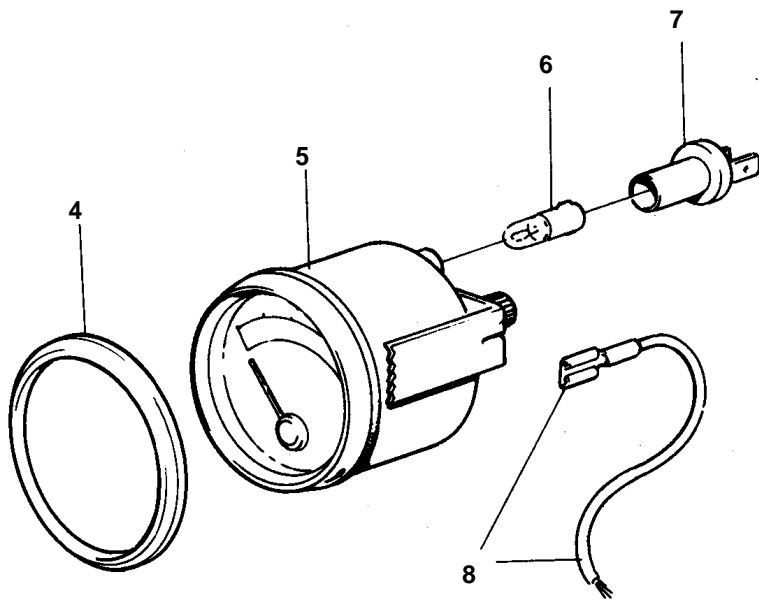

COMMON

10035

COMMON

REF	PART NO.	QTY	DESCRIPTION	NOTES
1	858603	1	Pressure gauge, GAUGE	12V. GOLD COLOURED DECOR STRIPE.. NOT FOR MD31A REPL BY 858887
2	837782	1	• Pressure sensor	
3	957181	1	• Gasket	
4	828542	1	• Front ring	REPL BY 858643
	858643	1	• Front ring	
5	863938	1	• Pressure gauge	(828625)
6	863946	1	• • Bulb	RED. FOR INSTRUMENTS WITH PART NO 828625 SHOULD WHITE BULB 19923 AND BULB HOLDER 808175 BE INSTALLED.
7	863945	1	• • Bulb socket	FOR INSTRUMENTS WITH PART NO 828625 SHOULD WHITE BULB 19923 AND BULB HOLDER 808175 BE INSTALLED.
8		X	• CABLES AND TERMINALS	SEE GROUP 3