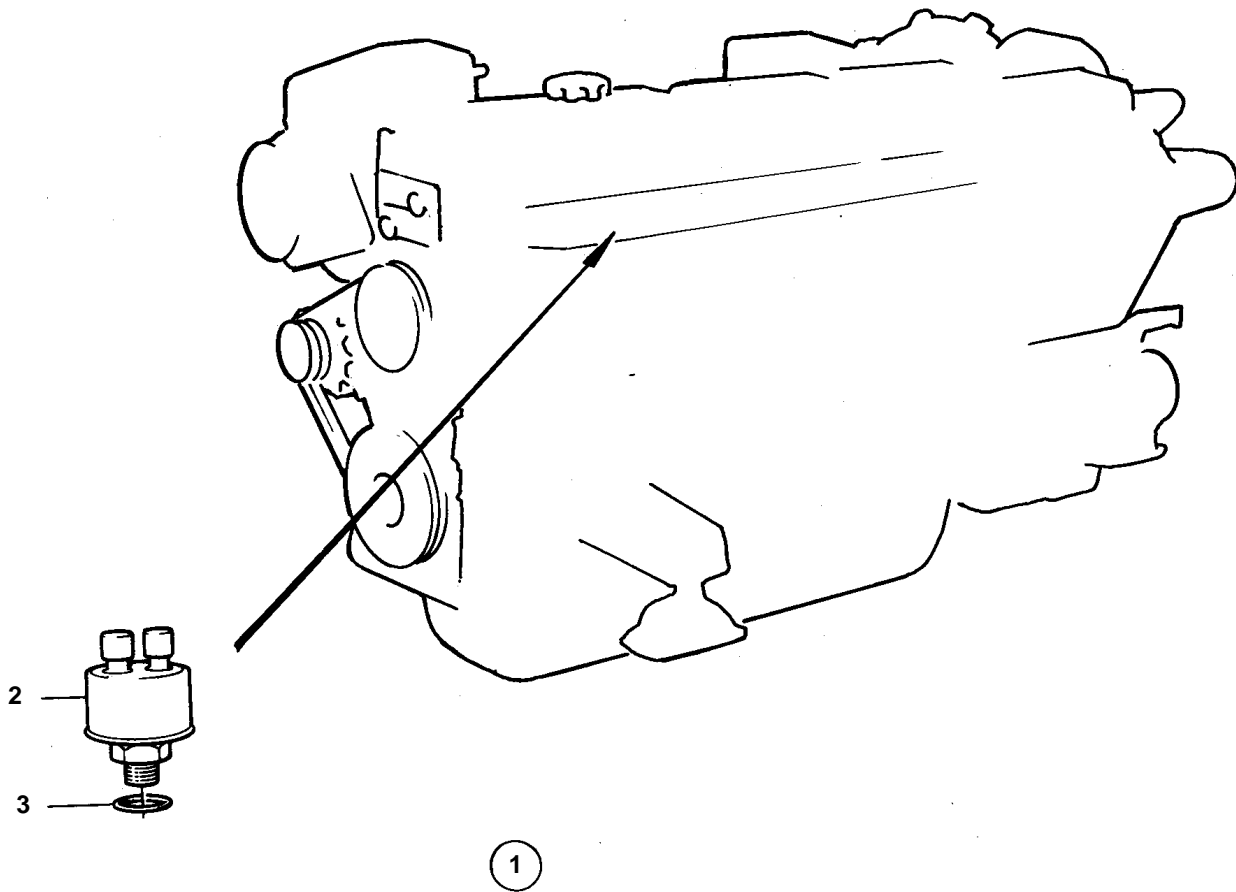

COMMON

10035

COMMON

REF	PART NO.	QTY	DESCRIPTION	NOTES
1	858603	1	Pressure gauge, GAUGE	12V. GOLD COLOURED DECOR STRIPE.. NOT FOR MD31A REPL BY 858887
2	837782	1	• Pressure sensor	
3	957181	1	• Gasket	
4	828542	1	• Front ring	REPL BY 858643
	858643	1	• Front ring	
5	863938	1	• Pressure gauge	(828625)
6	863946	1	• • Bulb	RED. FOR INSTRUMENTS WITH PART NO 828625 SHOULD WHITE BULB 19923 AND BULB HOLDER 808175 BE INSTALLED.
7	863945	1	• • Bulb socket	FOR INSTRUMENTS WITH PART NO 828625 SHOULD WHITE BULB 19923 AND BULB HOLDER 808175 BE INSTALLED.
8		X	• CABLES AND TERMINALS	SEE GROUP 3