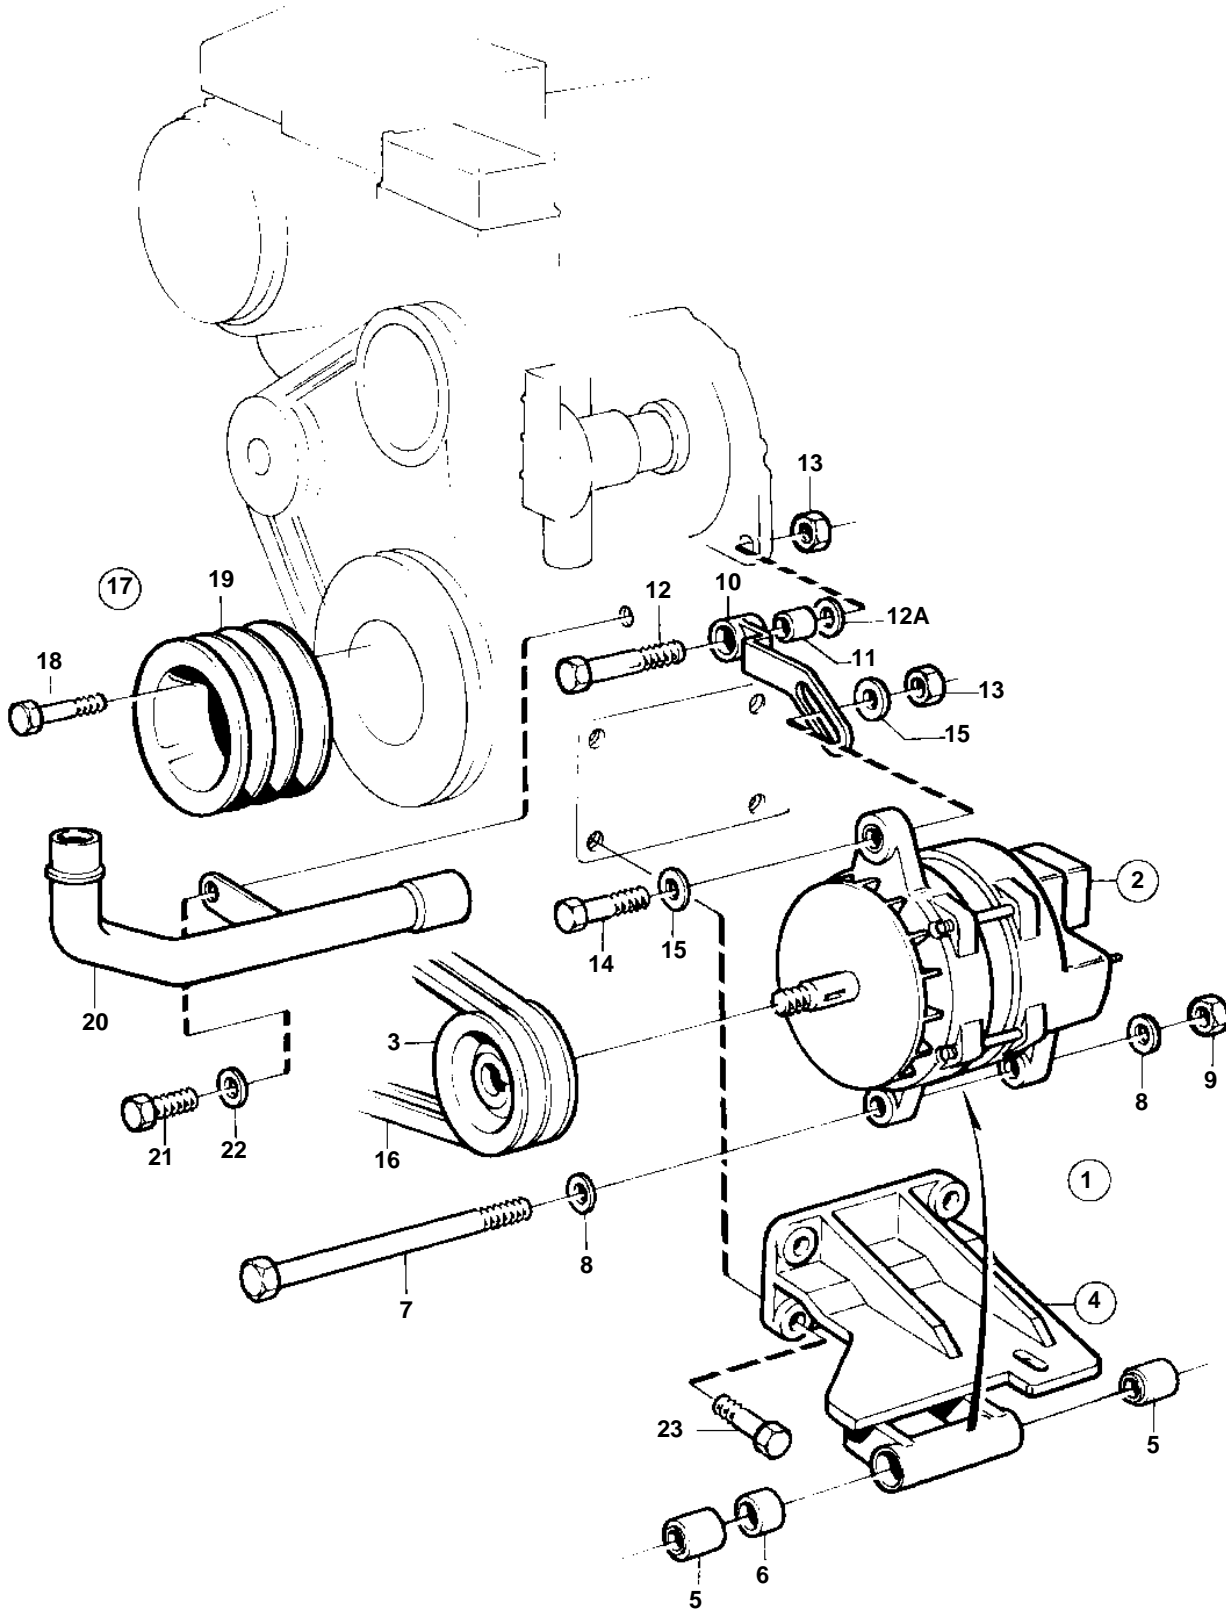

COMMON

COMMON

REF	PART NO.	QTY	DESCRIPTION	SEE SEC.	NOTES
1	859577	1	Alternator kit		FOR 24 VOLTAGE ELECTRIC SYSTEM.
2	849748	1	· Alternator		28V 100A. FOR 24 VOLTAGE ELECTRIC SYSTEM.
	3803499	1	· Alternator,exch		Exchange unit
				090-1328	
3	858191	1	· Pulley		
4	859575	1	· Bracket		
5	859574	2	· · Bushing		
6	859072	1	· · Sleeve		
7	970988	1	· Screw		
8	955897	2	· Washer		
9	971072	1	· Nut		
10	859075	1	· Tensioner		
11	859071	1	· · Bushing		
12	947790	1	· Flange screw		
12A	949818	1	· Washer		
13	971095	3	· Nut		
14	970949	2	· Screw		
15	960143	4	· Washer		
16	958539	1	· Drive belt set		
17	858257	1	· Belt pulley kit		
18	955301	6	· · Screw		
19	838596	1	· Pulley		
20	858240	1	· Coolant pipe		
21		1	SCREW		SEE GROUP 2B
22		1	WASHER		SEE GROUP 2B
23		4	SCREW		SEE GROUP 2A