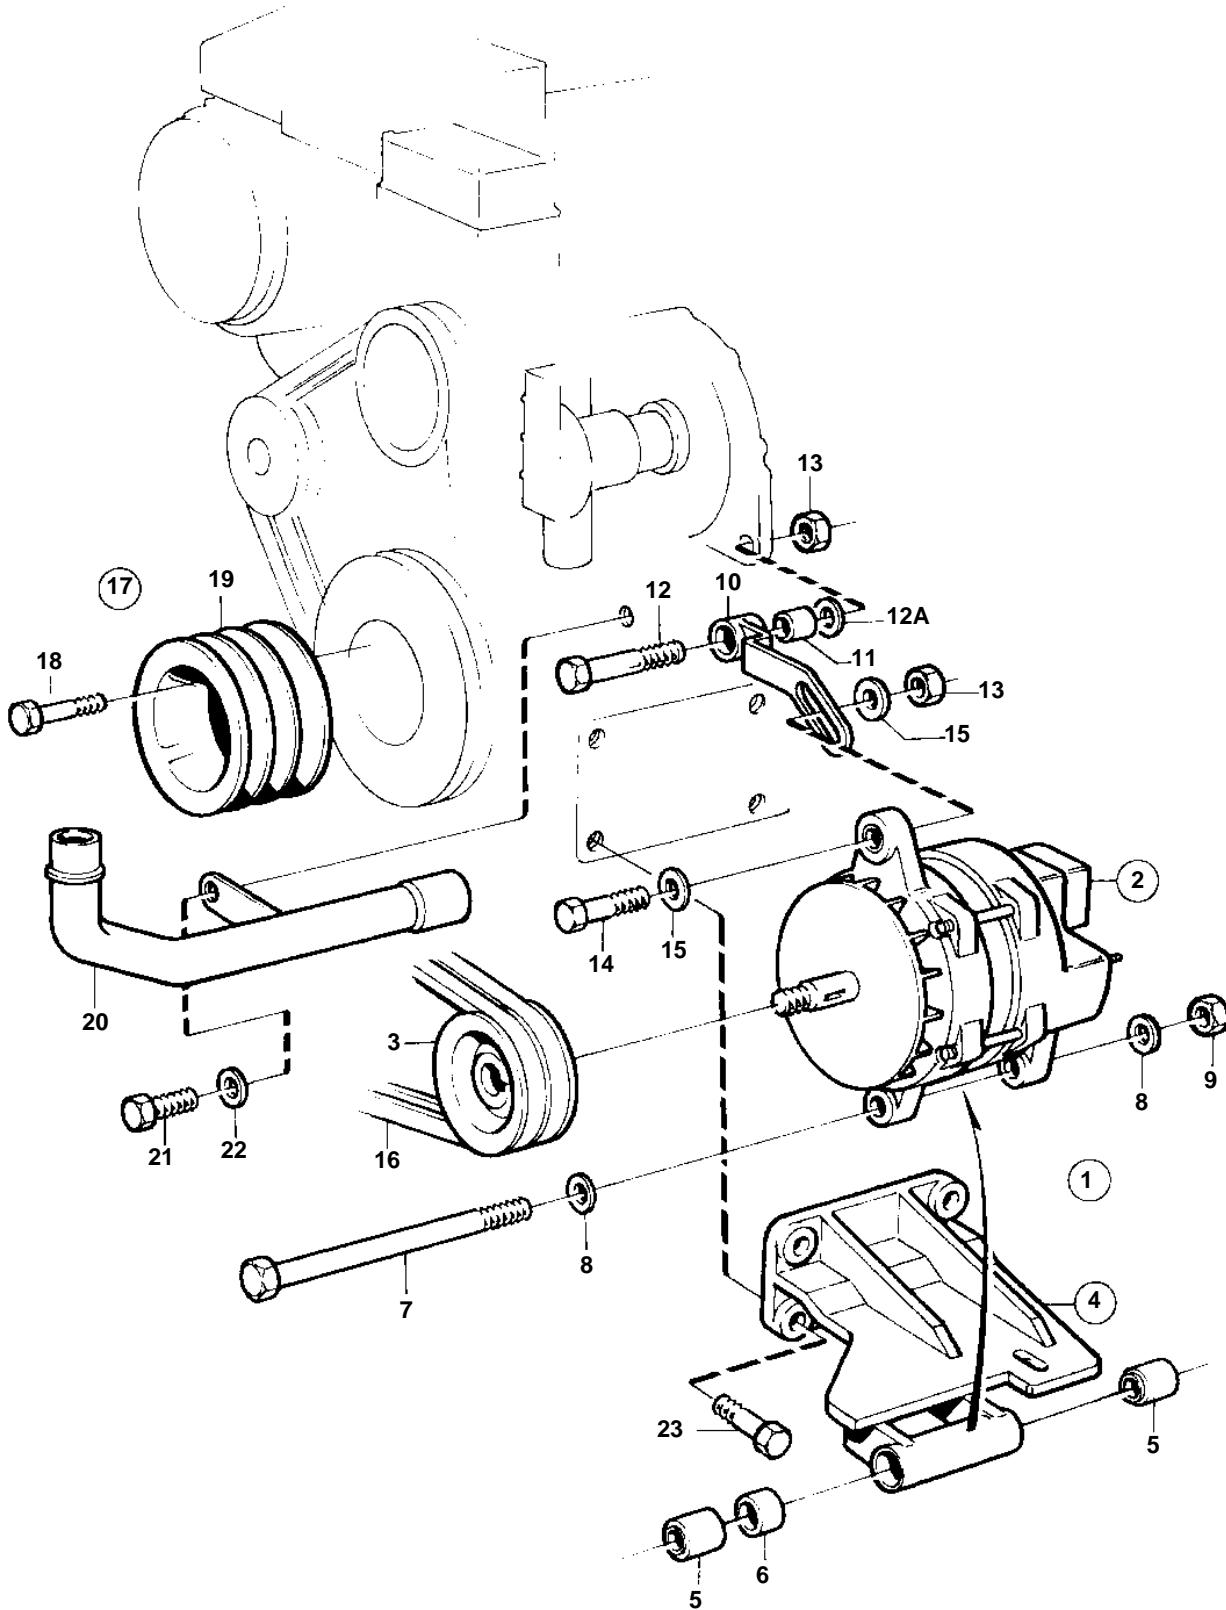

COMMON

COMMON

REF	PART NO.	QTY	DESCRIPTION	SEE SEC.	NOTES
1	859576	1	Alternator kit		FOR 12 VOLTAGE ELECTRIC SYSTEM.
2	849747	1	• Alternator		14V 130A. FOR 12 VOLTAGE ELECTRIC SYSTEM.
	3803577	1	• Alternator,exch		Exchange unit
				090-1325	
3	858191	1	• Pulley		
4	859575	1	• Bracket		
5	859574	2	• • Bushing		
6	859072	1	• • Sleeve		
7	970988	1	• Screw		
8	955897	2	• Washer		
9	971072	1	• Nut		
10	859075	1	• Tensioner		
11	859071	1	• • Bushing		
12	947790	1	• Flange screw		
12A	949818	1	• Washer		
13	971095	3	• Nut		
14	970949	2	• Screw		
15	960143	4	• Washer		
16	958539	1	• Drive belt set		
17	858257	1	• Belt pulley kit		
18	955301	6	• • Screw		
19	838596	1	• Pulley		
20	858240	1	• Coolant pipe		
21		1	SCREW		SEE GROUP 2B
22		1	WASHER		SEE GROUP 2B
23		4	SCREW		SEE GROUP 2A