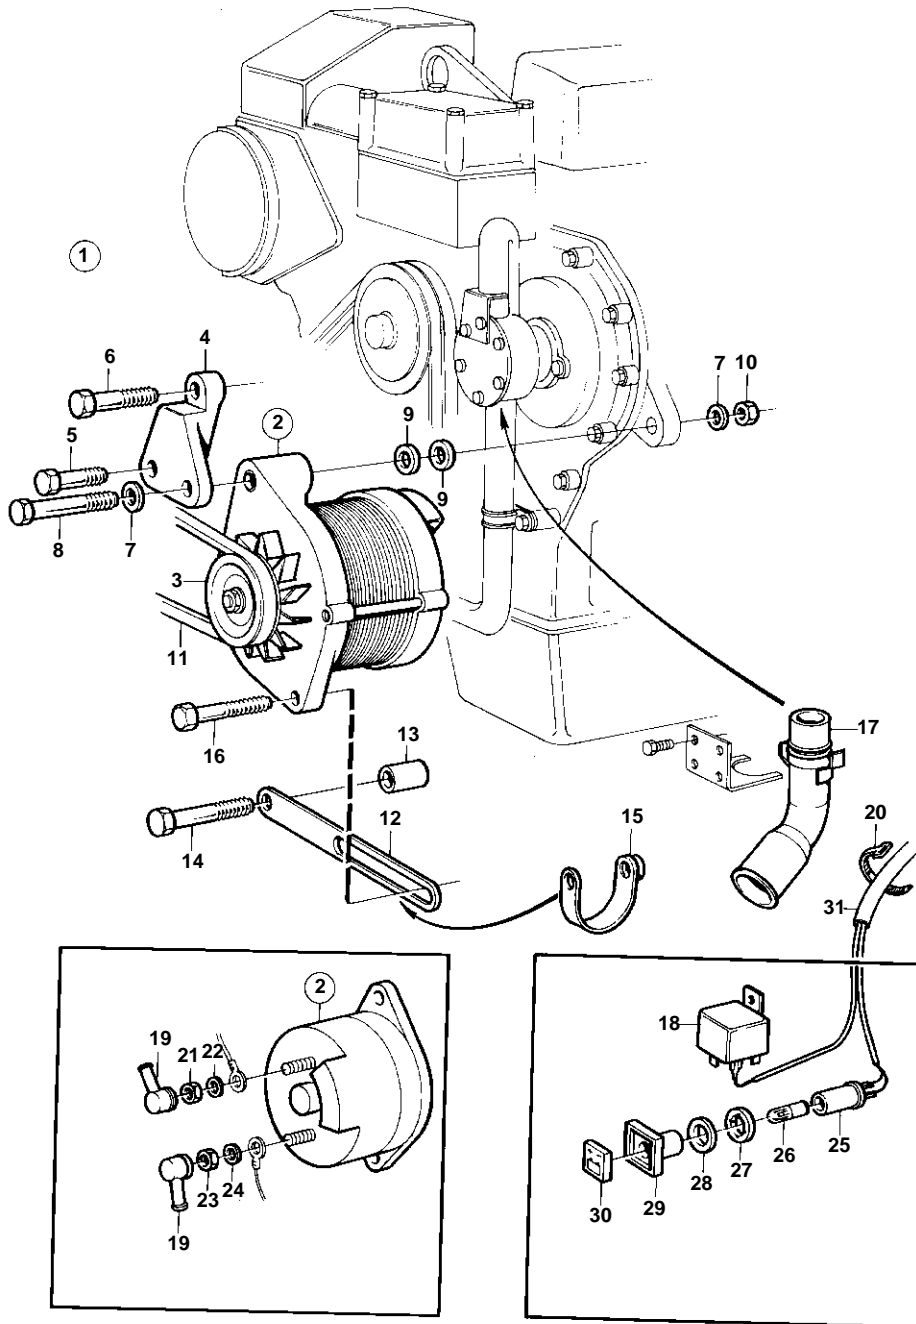

COMMON

8432

COMMON

REF	PART NO.	QTY	DESCRIPTION	SEE SEC.	NOTES
1	858679	1	Alternator kit		24V
2	849602	1	• Alternator, GENERATOR	090-1306	28V 30A. FOR 24 VOLTAGE ELECTRIC SYSTEM.
3	841813	1	• Pulley		
4	843057	1	• Bracket		
5	965183	1	• Flange screw		
6	965180	1	• Flange screw		
7	941908	2	• Spring washer		
8	955332	1	• Screw		
9	192495	2	• Washer		
10	971095	1	• Nut		(945409)
11	967109	1	• V-belt		(958490)
12	843055	1	• Tensioner		
13	843075	1	• Sleeve		
14	965183	1	• Flange screw		
15	466735	1	• Tensioning eyelet		
16	947760	1	• Flange screw		
17	858559	1	• Hose connection		
18	853545	1	• Relay kit		(853544)
19	842150	1	• Protective cap		
20	948210	10	• Strip clamp		
21	955780	1	• Nut		
22	941905	1	• Spring washer		
23	955781	1	• Nut		
24	941906	1	• Spring washer		
25	808175	1	• Bulb socket		
26	182059	1	• Bulb		
27	967583	1	• Retainer		
28	829714	1	• Seal		
29	838455	1	• Retainer		
30	838457	1	• Symbol strip		
31		X	• CABLES AND TERMINALS		SEE GROUP 3