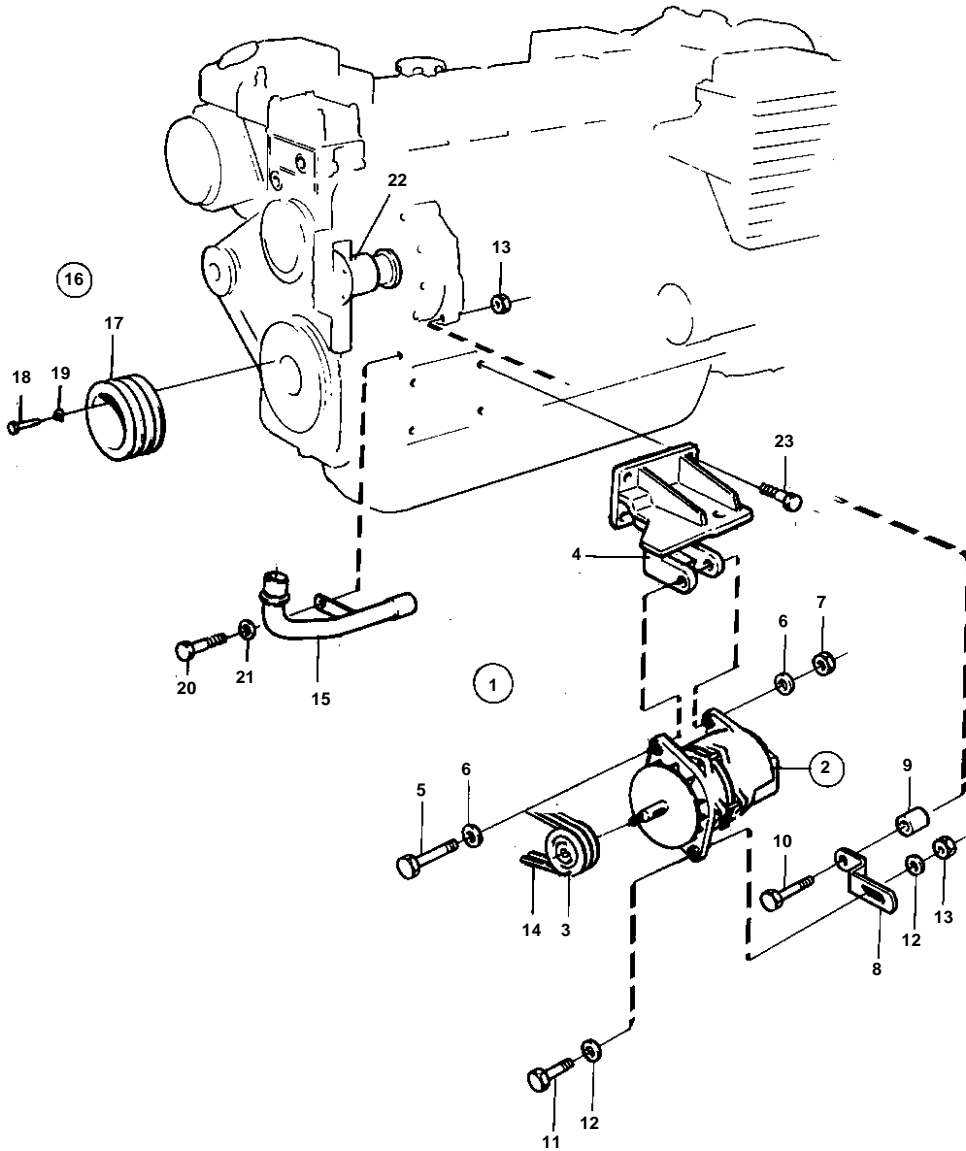

COMMON

8437

COMMON

REF	PART NO.	QTY	DESCRIPTION	SEE SEC.	NOTES
1	858573	1	Alternator kit		12V REPL BY 859576
2	849747	1	· Alternator, GENERATOR		14V 130A. FOR 12 VOLTAGE ELECTRIC SYSTEM.
	3803577	1	· Alternator,exch		Exchange unit
				090-1325	
3	858191	1	· Pulley		
4	858627	1	· Bracket		
5	955358	1	· Screw		
6	955897	2	· Washer		
7	955784	1	· Nut		
8	846831	1	· Tensioner		
9	824205	1	· Spacer sleeve		L = 20 MM
10	947790	1	· Flange screw		L = 80 MM
11	955319	2	· Screw		
12	960143	4	· Washer		
13	971095	3	· Nut		(945409)
14	958539	1	· Drive belt set		
15	858240	1	· Coolant pipe		
16	858257	1	· Belt pulley kit		
17	838596	1	· · Pulley		
18	955301	6	· · Screw		
19	941907	6	Spring washer		SEE GROUP 2A
20		1	SCREW		SEE GROUP 2A
21		1	WASHER		SEE GROUP 2A
22		1	SEA WATER PUMP		SEE GROUP 2B
23		4	SCREW		SEE GROUP 2A