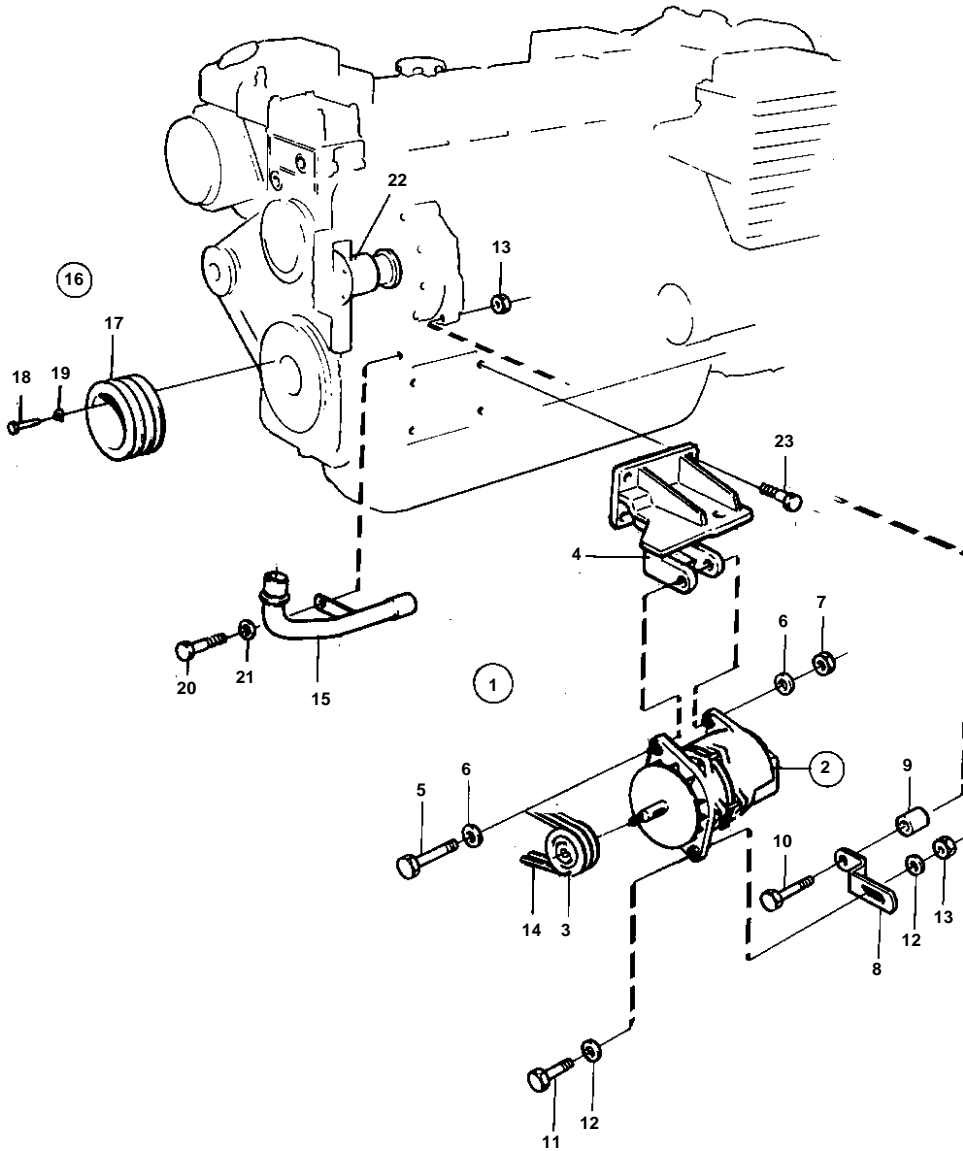

COMMON

8437

## COMMON

REF	PART NO.	QTY	DESCRIPTION	SEE SEC.	NOTES
1	858572	1	Alternator kit		24V REPL BY 859577
2	849748	1	· Alternator, GENERATOR		28V 100A. FOR 24 VOLTAGE ELECTRIC SYSTEM.
	3803499	1	· Alternator,exch		Exchange unit
				090-1328	
3	858191	1	· Pulley		
4	858627	1	· Bracket		
5	955358	1	· Screw		
6	955897	2	· Washer		
7	955784	1	· Nut		
8	846831	1	· Tensioner		
9	824205	1	· Spacer sleeve		L = 20 MM
10	947790	1	· Flange screw		L = 80 MM
11	955319	2	· Screw		
12	960143	4	· Washer		
13	971095	3	· Nut		(945409)
14	958539	1	· Drive belt set		
15	858240	1	· Coolant pipe		
16	858257	1	· Belt pulley kit		
17	838596	1	· · Pulley		
18	955301	6	· · Screw		
19	941907	6	Spring washer		SEE GROUP 2A
20		1	SCREW		SEE GROUP 2A
21		1	WASHER		SEE GROUP 2A
22		1	SEA WATER PUMP		SEE GROUP 2B
23		4	SCREW		SEE GROUP 2A