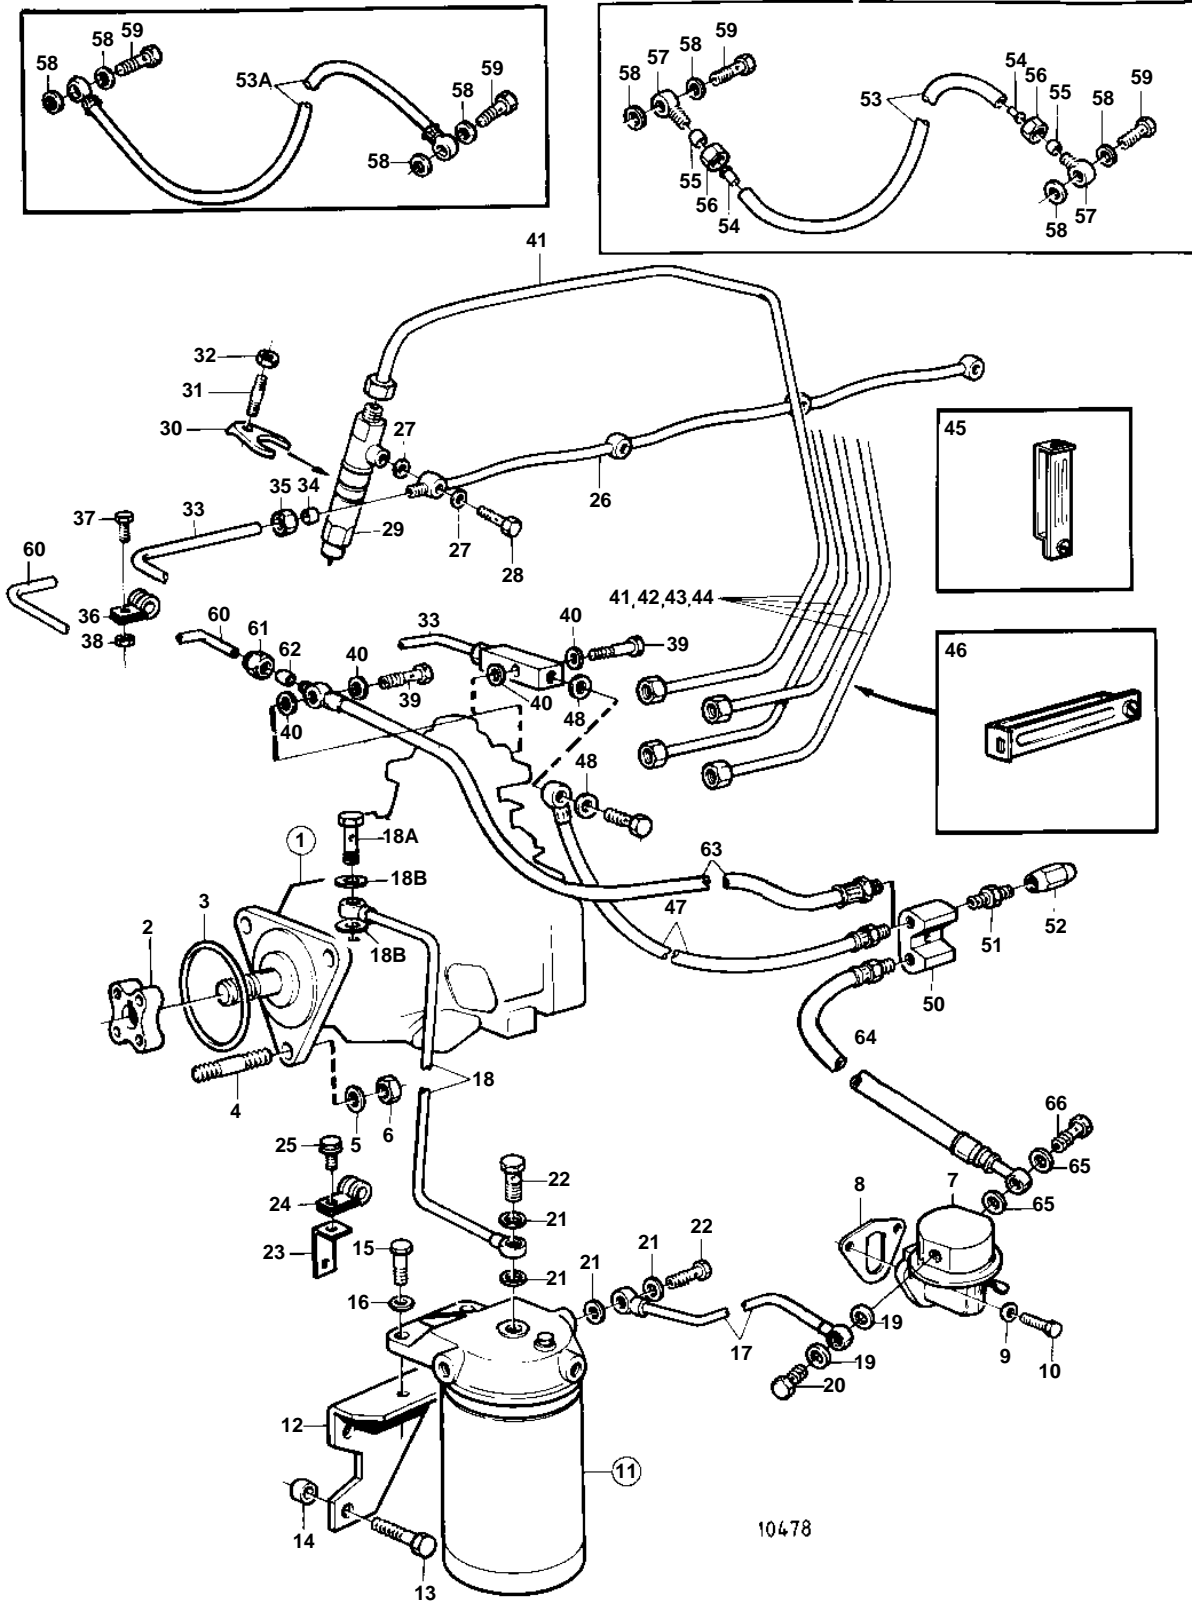

TAMD31A SOLAS

TAMD31A SOLAS

REF	PART NO.	QTY	DESCRIPTION	SEE SEC.	NOTES
1	858207	1	Injection pump, FUEL INJECTION PUMP		
				02C-1700	
2	859601	1	Hub		(838676)
3	968971	1	O-ring		
4	953047	3	Stud		
5	191172	3	Washer		
6	945408	3	Flange nut		
7	1542170	1	Fuel pump		SN-2203113624. REPLACED BY FUEL PUMP 860320 AND PIPE 860447
	273663	1	· Repair kit		SEE GROUP 10A
	860320	1	Feed pump		SN-2203113625
8	3501530	1	Gasket		
9	941907	2	Spring washer		
10	946173	2	Flange screw		
11	840531	1	Fuel filter		
				02C-1150	
12	838583	1	Bracket		
13		2	SCREW		
14	843122	2	Spacer sleeve		L = 5 MM
15	946329	2	Flange screw		
16	960148	2	Washer		
17	838586	1	Tube		FOR 1542170
	860447	1	Fuel pipe		FOR 860320
18	838722	1	Fuel pipe		
18A	969299	1	Hollow screw		
18B	11994	2	Gasket		
19	11994	4	Gasket		
20	969299	2	Hollow screw		(74040)
21	969011	4	Gasket		(947621)
22	25167	2	Hollow screw		
23	846780	1	Bracket		
24	952624	2	Clamp		
25	946544	1	Flange screw		
26	838666	1	Leak-off line		
27	947620	8	Gasket		
28	74033	4	Hollow screw		
29	838665	4	Injector		
	3803231	4	Injector, exch		Exchange unit
				02C-1600	
30	840402	4	Yoke		
31	924068	4	Stud		
32	945408	4	Flange nut		
33	838669	1	Oil return pipe		REPLACED BY RETURN PIPE 860021,FUEL HOSE 860028, 2EA SHEAR RING 956966 AND 2EA NUT 956980
34	956966	1	Ferrule		
35	956980	1	Nut		
36	121563	1	Clamp		
37	946544	1	Flange screw		
38	945407	1	Flange nut		
39	844237	1	Hollow screw		INCLUDED IN FUEL INJECTION PUMP.
40	11994	2	Gasket		
41	838873	1	Delivery pipe	IK	CYL NO.1
42	838874	1	Delivery pipe	IK	CYL NO.2
43	838875	1	Delivery pipe	IK	CYL NO.3
44	838876	1	Delivery pipe	IK	CYL NO.4
45	470181	2	Clamp	IK	2-PIPE
46	470183	2	Clamp	IK	4-PIPE
47	845646	1	Fuel hose		
48	11994	2	Gasket		
49	969299	1	Hollow screw		(74040)
50	829146	1	Pipe connection