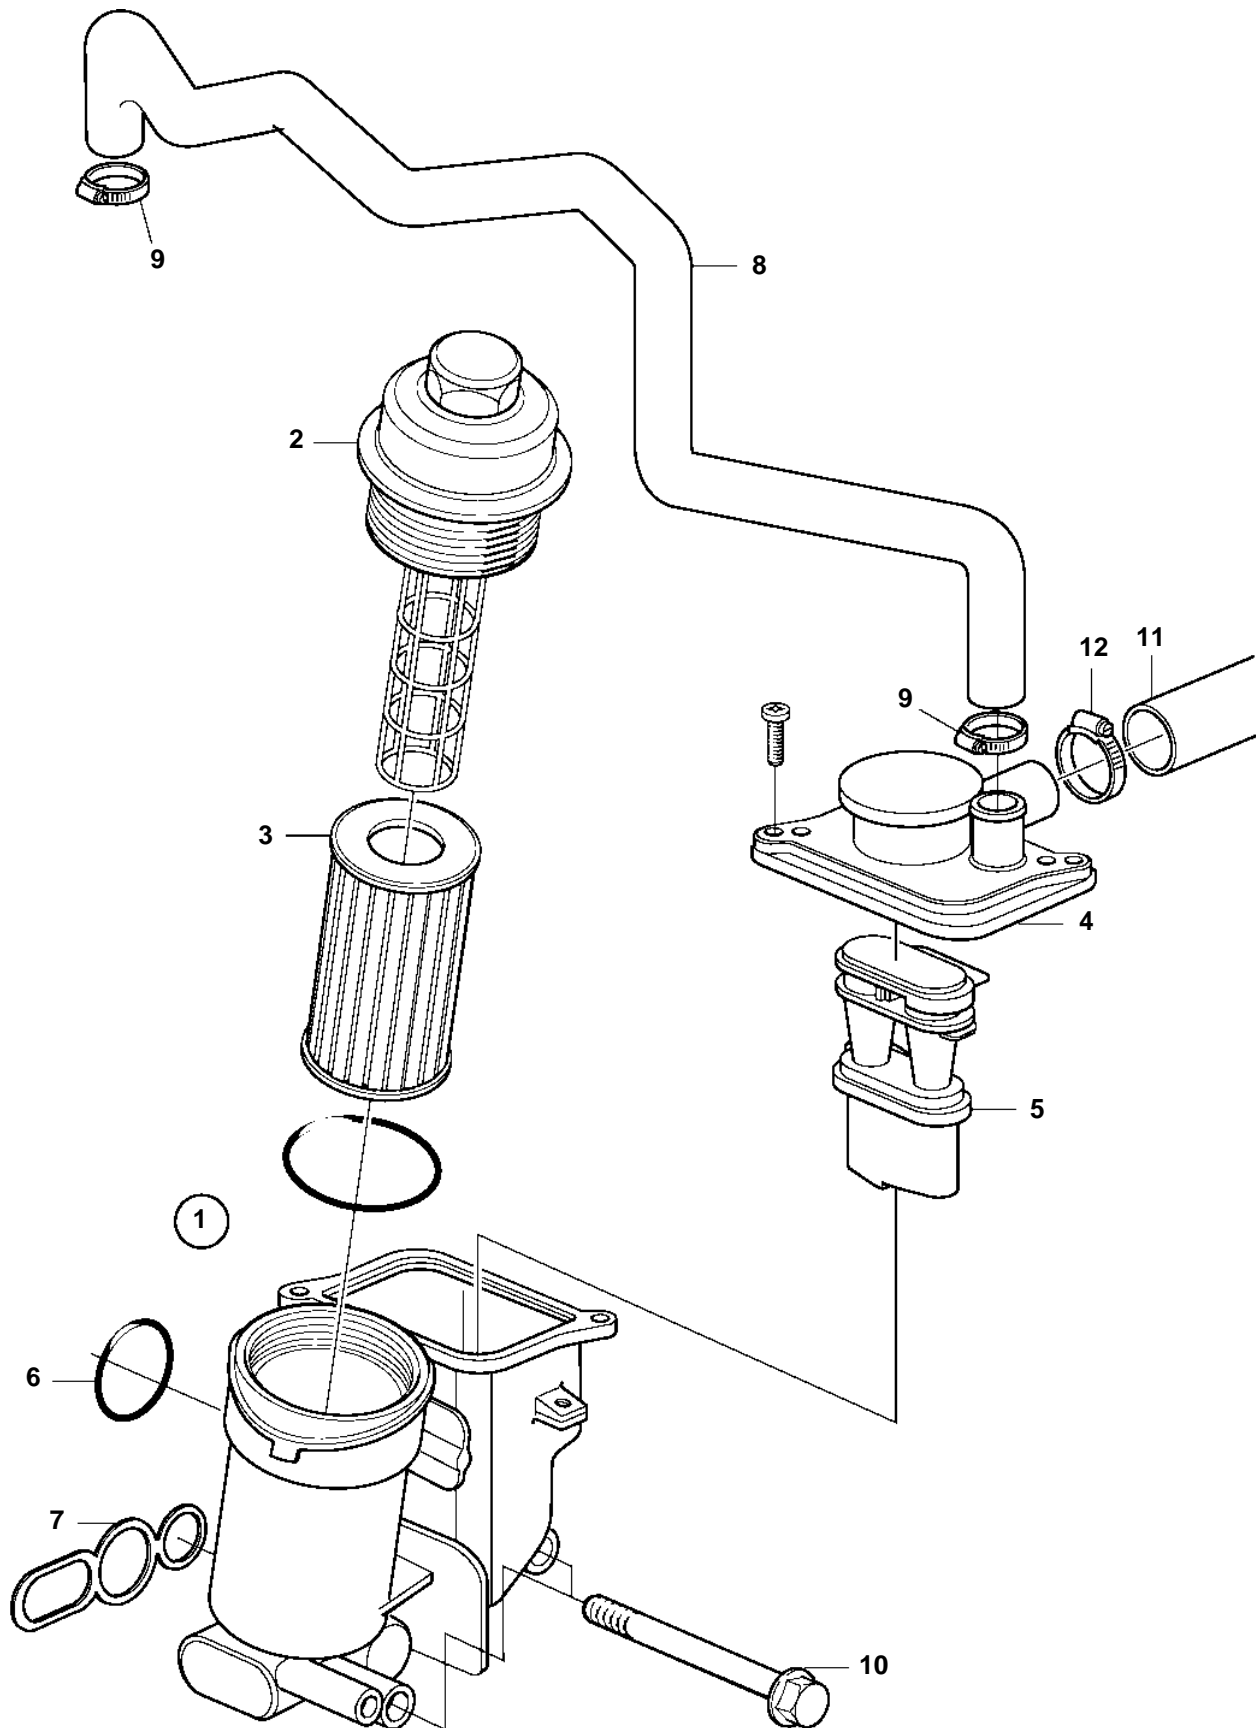

D3-110i-A, D3-130i-A, D3-160i-A, D3-130A-A, D3-160A-A

D3-110i-A, D3-130i-A, D3-160i-A, D3-130A-A, D3-160A-A

REF	PART NO.	QTY	DESCRIPTION	NOTES
1	8642839	1	Oil filter	
2	8692306	1	· Cover	(8692304)
3	8692305	1	· Filter insert	
4	8642424	1	· Valve	
5	8642426	1	· Oil separator	
6	8642828	1	· Seal	
7	8642421	1	· Seal	
8	8692241	1	Hose	
9	976561	2	Hose clamp	
10	968167	4	Flange screw	
11	3586800	1	Hose, crankcase vent.	
12	943473	2	Hose clamp	