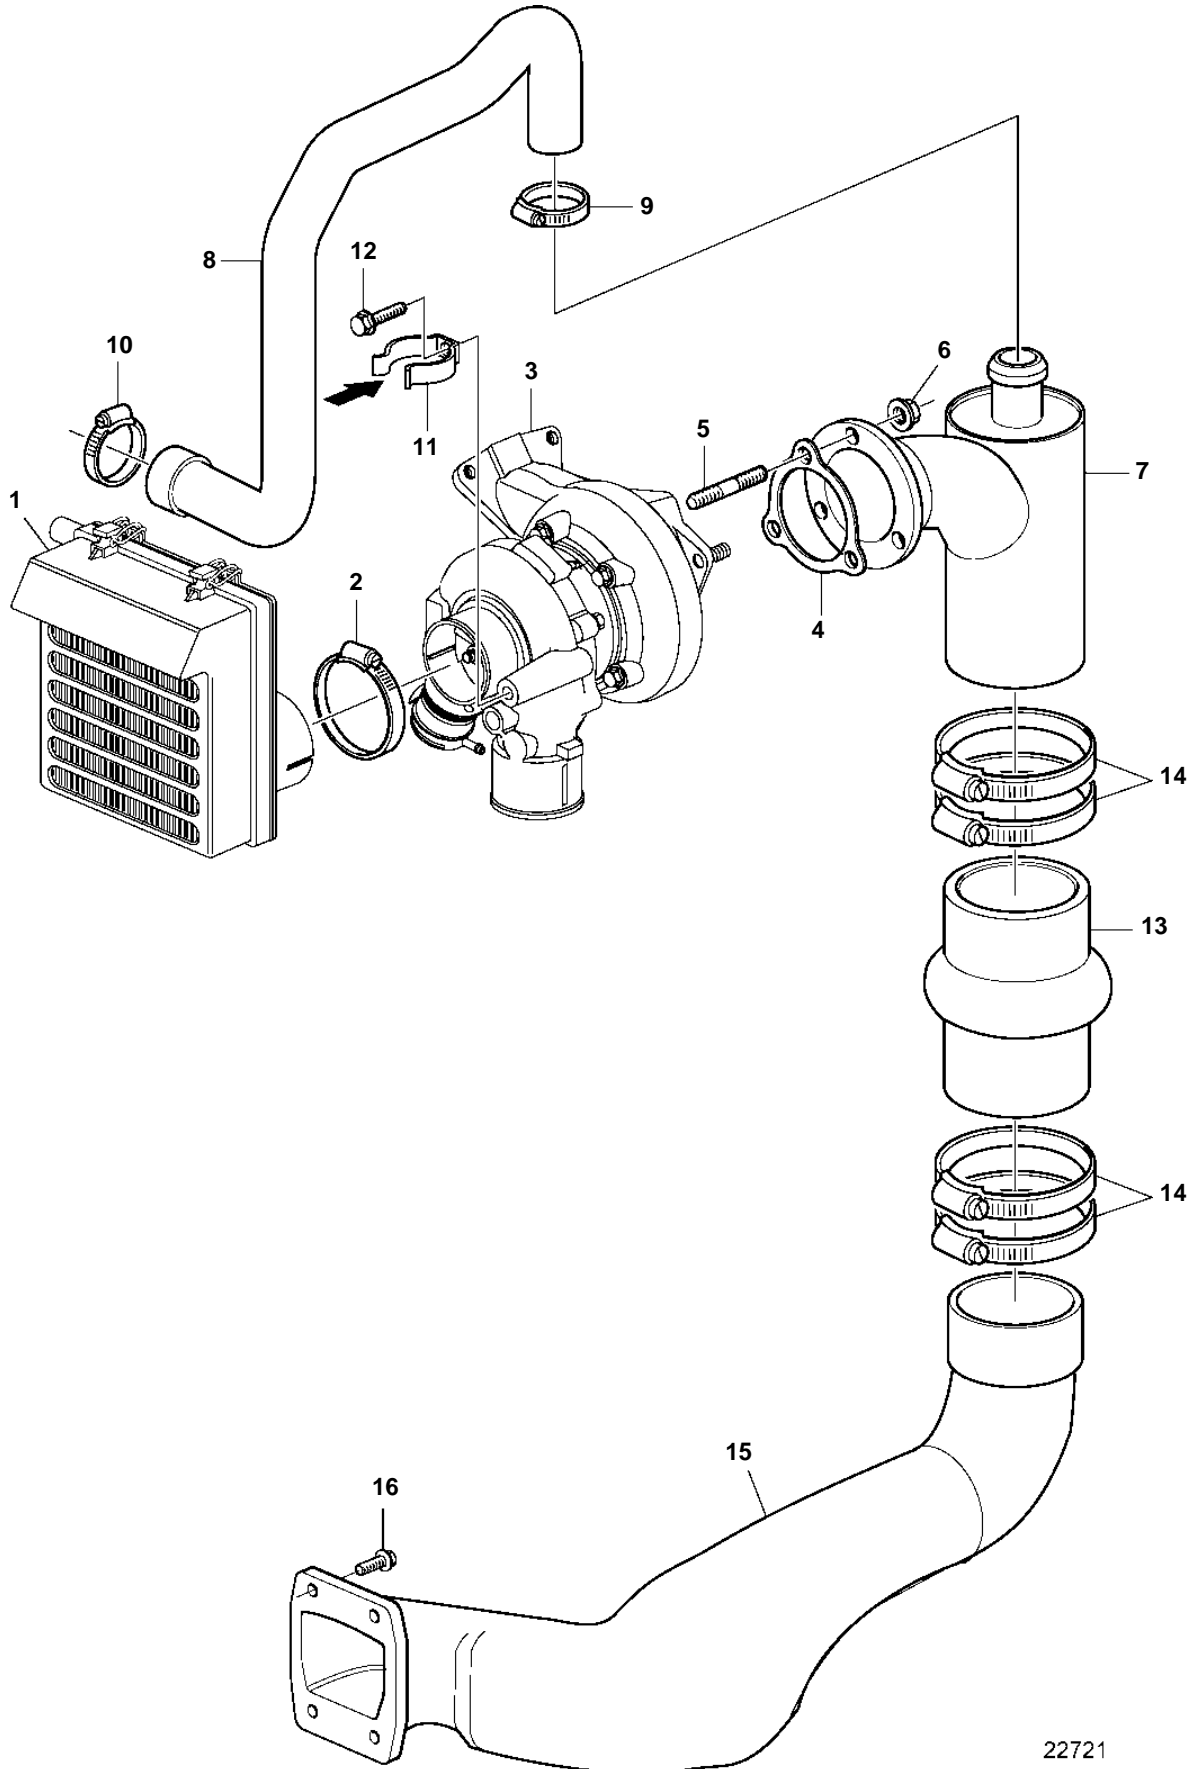

D3-190A-B

22721

D3-190A-B

REF	PART NO.	QTY	DESCRIPTION	SEE SEC.	NOTES
1	3812611	1	Air filter	9370	
2	961672	1	Clamp		
3	3802167	1	Turbocharger, exch		
4	1275549	1	Gasket		
5	982449	2	Stud		
	991052	1	Stud		For bracket.
6	981152	3	Flange nut		
7	3809984	1	Exhaust riser		
8	3884397	1	Hose		
9	943476	1	Hose clamp		
10	943477	1	Hose clamp		
11	3843835	1	Clip		
12	941792	1	Screw		
13	3863450	1	Bellows		
14	853012	4	Hose clamp		
15	3587910	1	Exhaust pipe		
16	3855472	4	Flange screw		