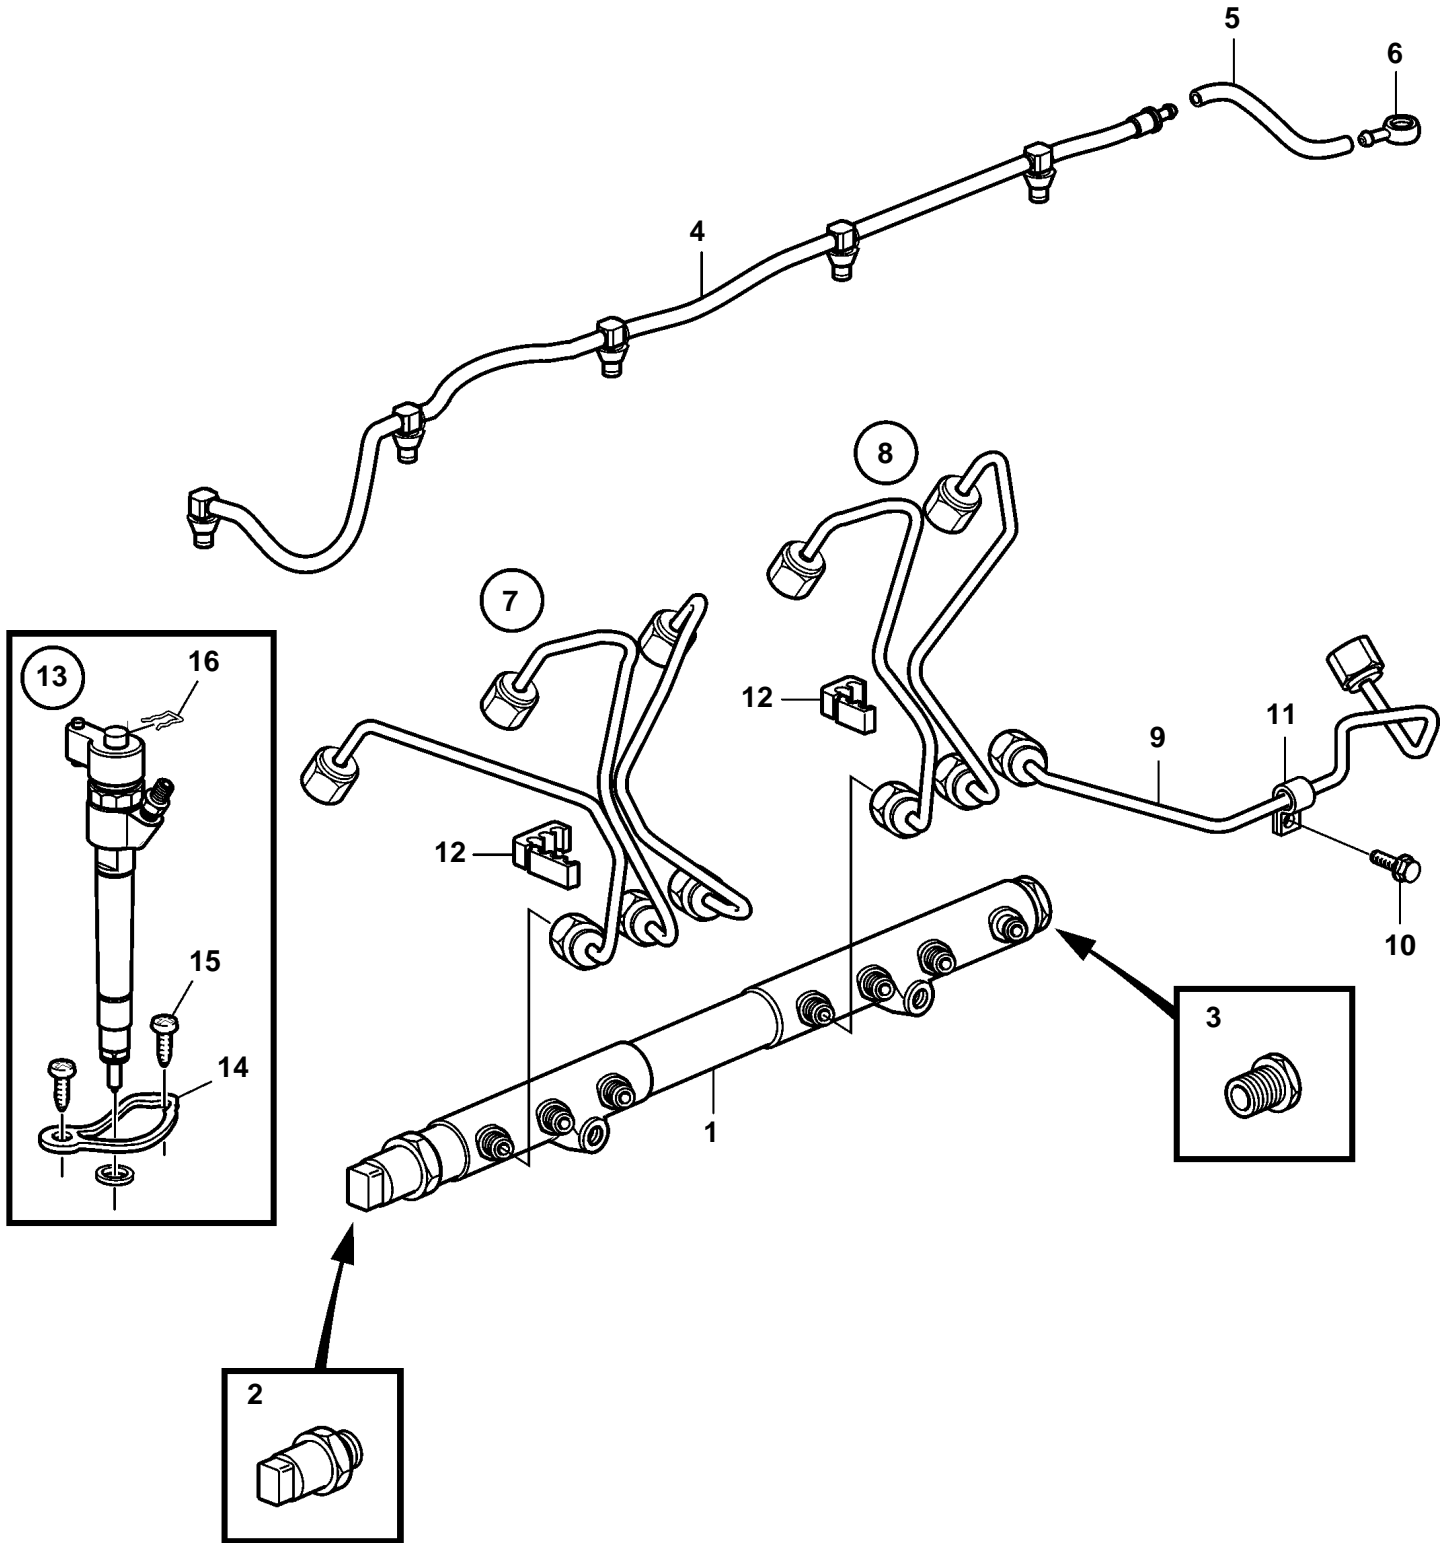

D3-110i-B, D3-130i-B, D3-160i-B, D3-190i-B, D3-130A-B, D3-160A-B, D3-190A-B

22722

D3-110i-B, D3-130i-B, D3-160i-B, D3-190i-B, D3-130A-B, D3-160A-B, D3-190A-B

REF	PART NO.	QTY	DESCRIPTION	NOTES
1	3809500	1	Common rail	
2	3884352	1	Pressure sensor	Delivered with grease and installation instruction.
3	3884353	1	Valve	Delivered with grease and installation instruction.
4	8670357	1	Fuel hose	
5	3584310	1	Hose	
6	3842375	1	Banjo nipple	
7	30757442	1	Delivery pipe	Fuel Pipe Cyl. 1-3
8	30757443	1	Delivery pipe	Fuel Pipe Cyl. 4-5
9	30757444	1	Delivery pipe	
10	946934	1	Flange screw	
11	952623	1	Clamp	
12		2	Clip	
13	3803985	1	Injector, exch	When replacing injector also replace the corresponding fuel pipe.
14	8687924	1	· Retaining clamp	
15	987494	2	· Flange screw	
16		1	· Clip	