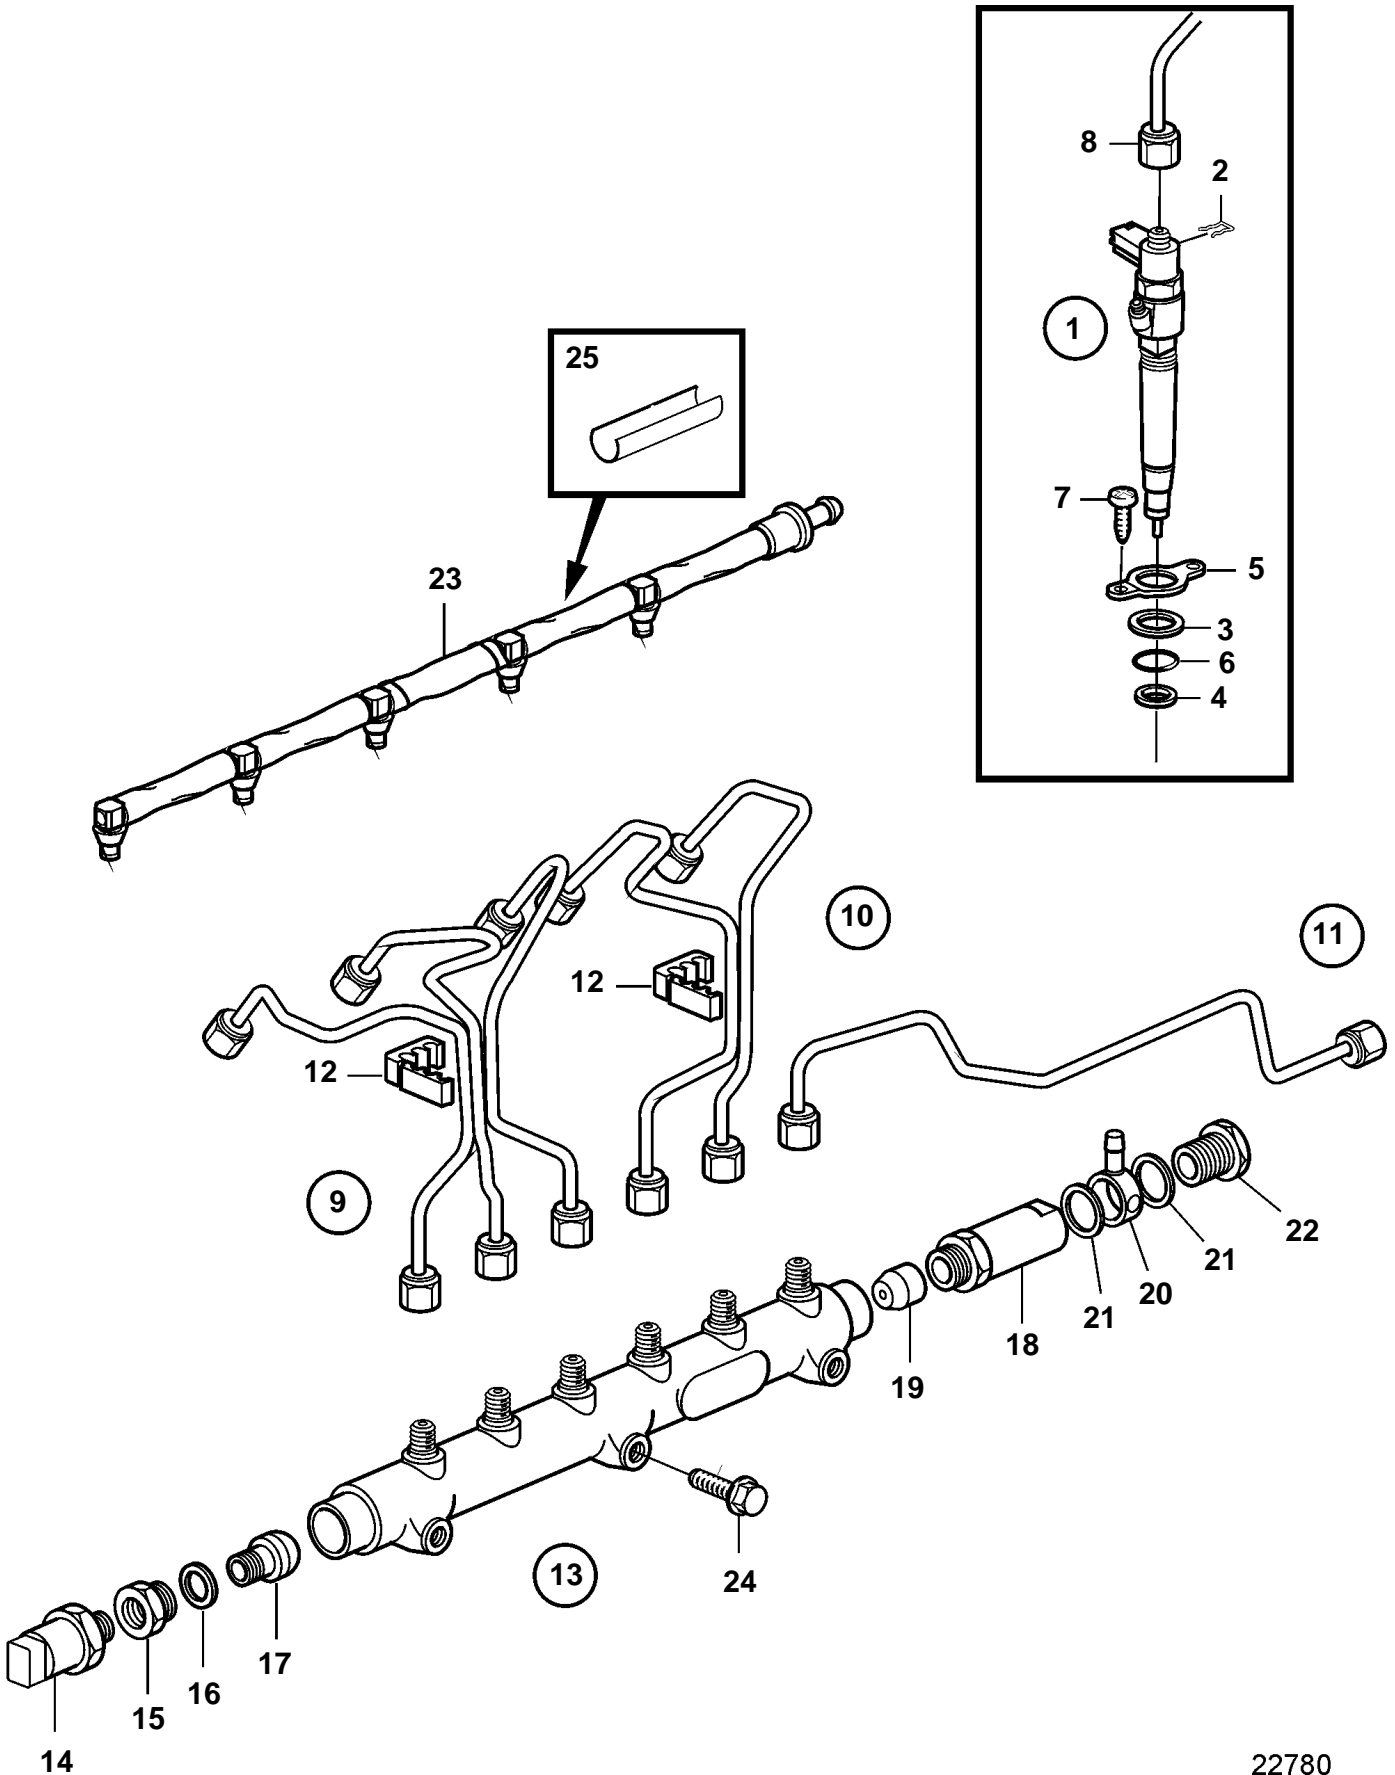

D3-110i-A, D3-130i-A, D3-160i-A, D3-130A-A, D3-160A-A

D3-110i-A, D3-130i-A, D3-160i-A, D3-130A-A, D3-160A-A

REF	PART NO.	QTY	DESCRIPTION	NOTES
1	3803980	1	Injector, exch, cyl 1	When replacing injector also replace the corresponding fuel pipe.
	3803981	1	Injector, exch, cyl 2	When replacing injector also replace the corresponding fuel pipe.
	3803982	1	Injector, exch, cyl 3	When replacing injector also replace the corresponding fuel pipe.
	3803983	1	Injector, exch, cyl 4	When replacing injector also replace the corresponding fuel pipe.
	3803984	1	Injector, exch, cyl 5	When replacing injector also replace the corresponding fuel pipe.
2		1	• Clip	
3		1	• Washer	
4		1	• Washer	Included in kit 30650390
5		1	• Retaining clamp	Included in kit 30650390
6		1	• Clip	Included in kit 30650390
7		2	• 6 point socket screw	Included in kit 30650390
8		1	• Fuel pipe	Included in exchange kit for injector.
9	30731826	1	Fuel pipe	(30677135). Fuel Pipe Cyl. 1-3. Clips 8631597 included.
10	30731827	1	Fuel pipe	(30677136). Fuel Pipe Cyl. 4-5. Clips 8631597 included.
11	30731828	1	Fuel pipe	(30677137)
12	8631597	2	Clip	
13	8658252	1	Common rail	(30622085)
14	30637150	1	• Pressure sensor	(30637412)
15	8691159	1	• Adapter	
16	8627837	1	• Gasket	
17	8627834	1	• Adapter	
18	30637151	1	• Safety valve	
19		1	• Adapter	
20	8667542	1	• Nipple	
21	11996	2	• Gasket	
22	974678	1	• Hollow screw	
23	8670357	1	Fuel hose	
24	968167	3	Flange screw	
25	3808926	1	Isolator	L=80mm