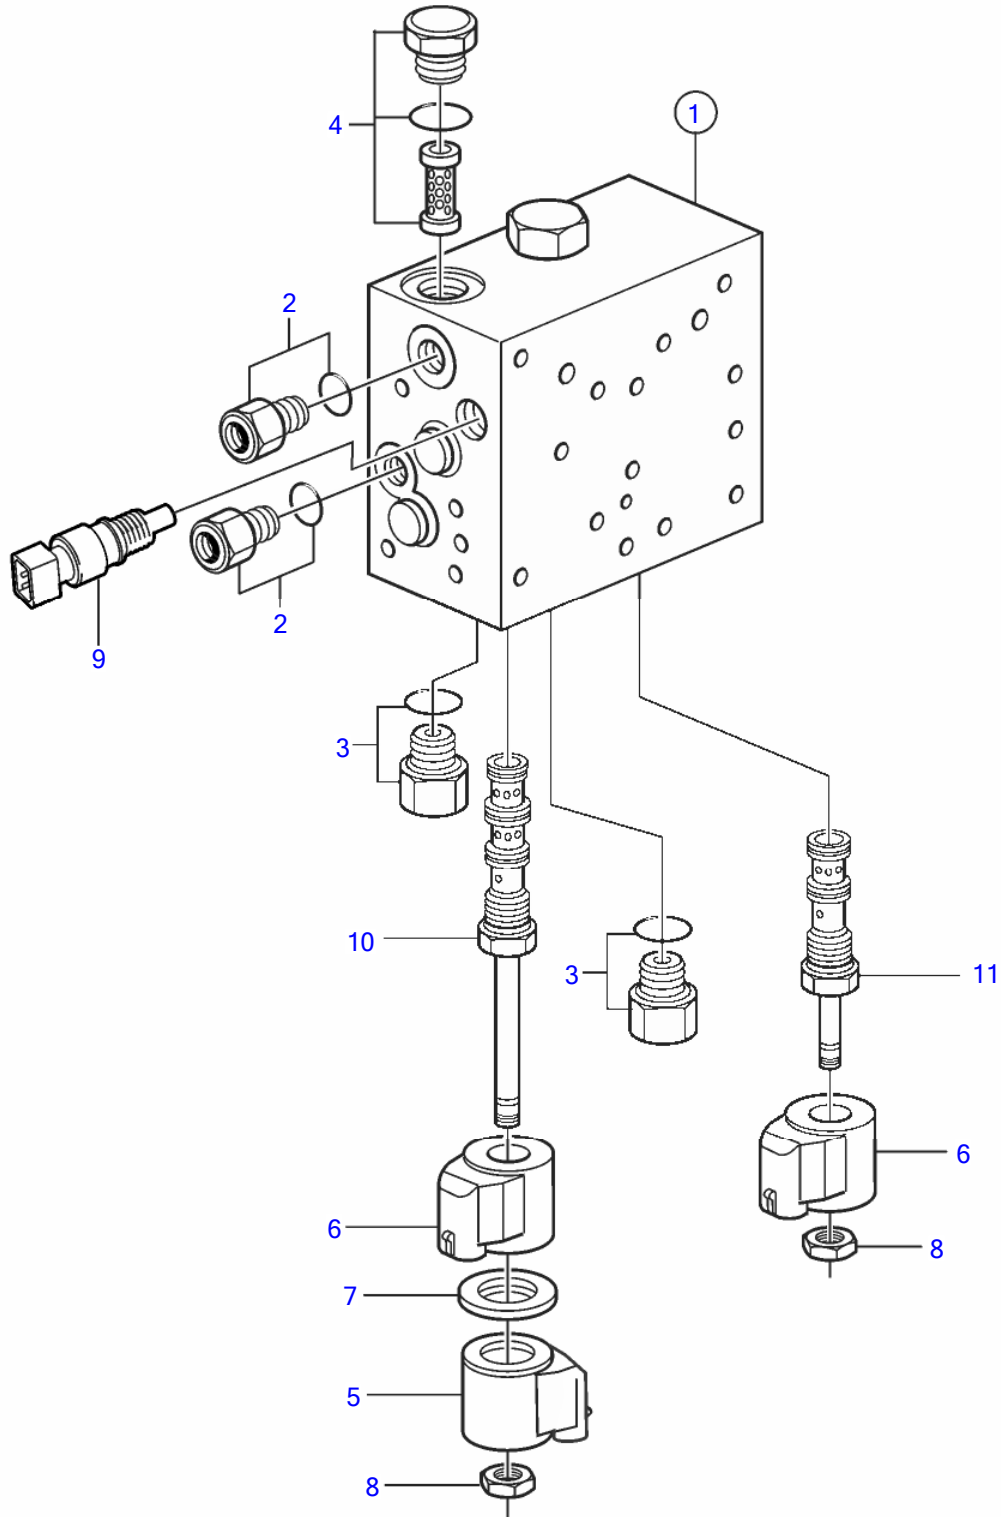

D3-140A-D, D3-140A-E, D3-140A-F, D3-170A-D, D3-170A-E, D3-170A-F, D3-200A-D, D3-200A-E, D3-200A-F, D3-220A-D, D3-220A-E, D3-220A-F

27407

D3-140A-D, D3-140A-E, D3-140A-F, D3-170A-D, D3-170A-E, D3-170A-F, D3-200A-D, D3-200A-E, D3-200A-F, D3-220A-D, D3-220A-E, D3-220A-F

REF	PART NO.	QTY	DESCRIPTION	NOTES
1	21199262	1	Valve	
2	21199274	2	• Nipple	
		2	• • O-ring	not sold separately
3	3859043	2	• Fitting	
	3859042	2	• • O-ring	
4	21584276	1	• Filter	
		3	• • O-ring	not sold separately
5	21314061	1	• Solenoid	
6	21314064	2	• Solenoid	
7		1	• Washer	not sold separately
8		2	• Nut	not sold separately
9	3850397	1	• Switch, temperature	
10		1	Valve	
		1	• O-ring	not sold separately
11	22141353	1	Valve	
		1	• O-ring	not sold separately