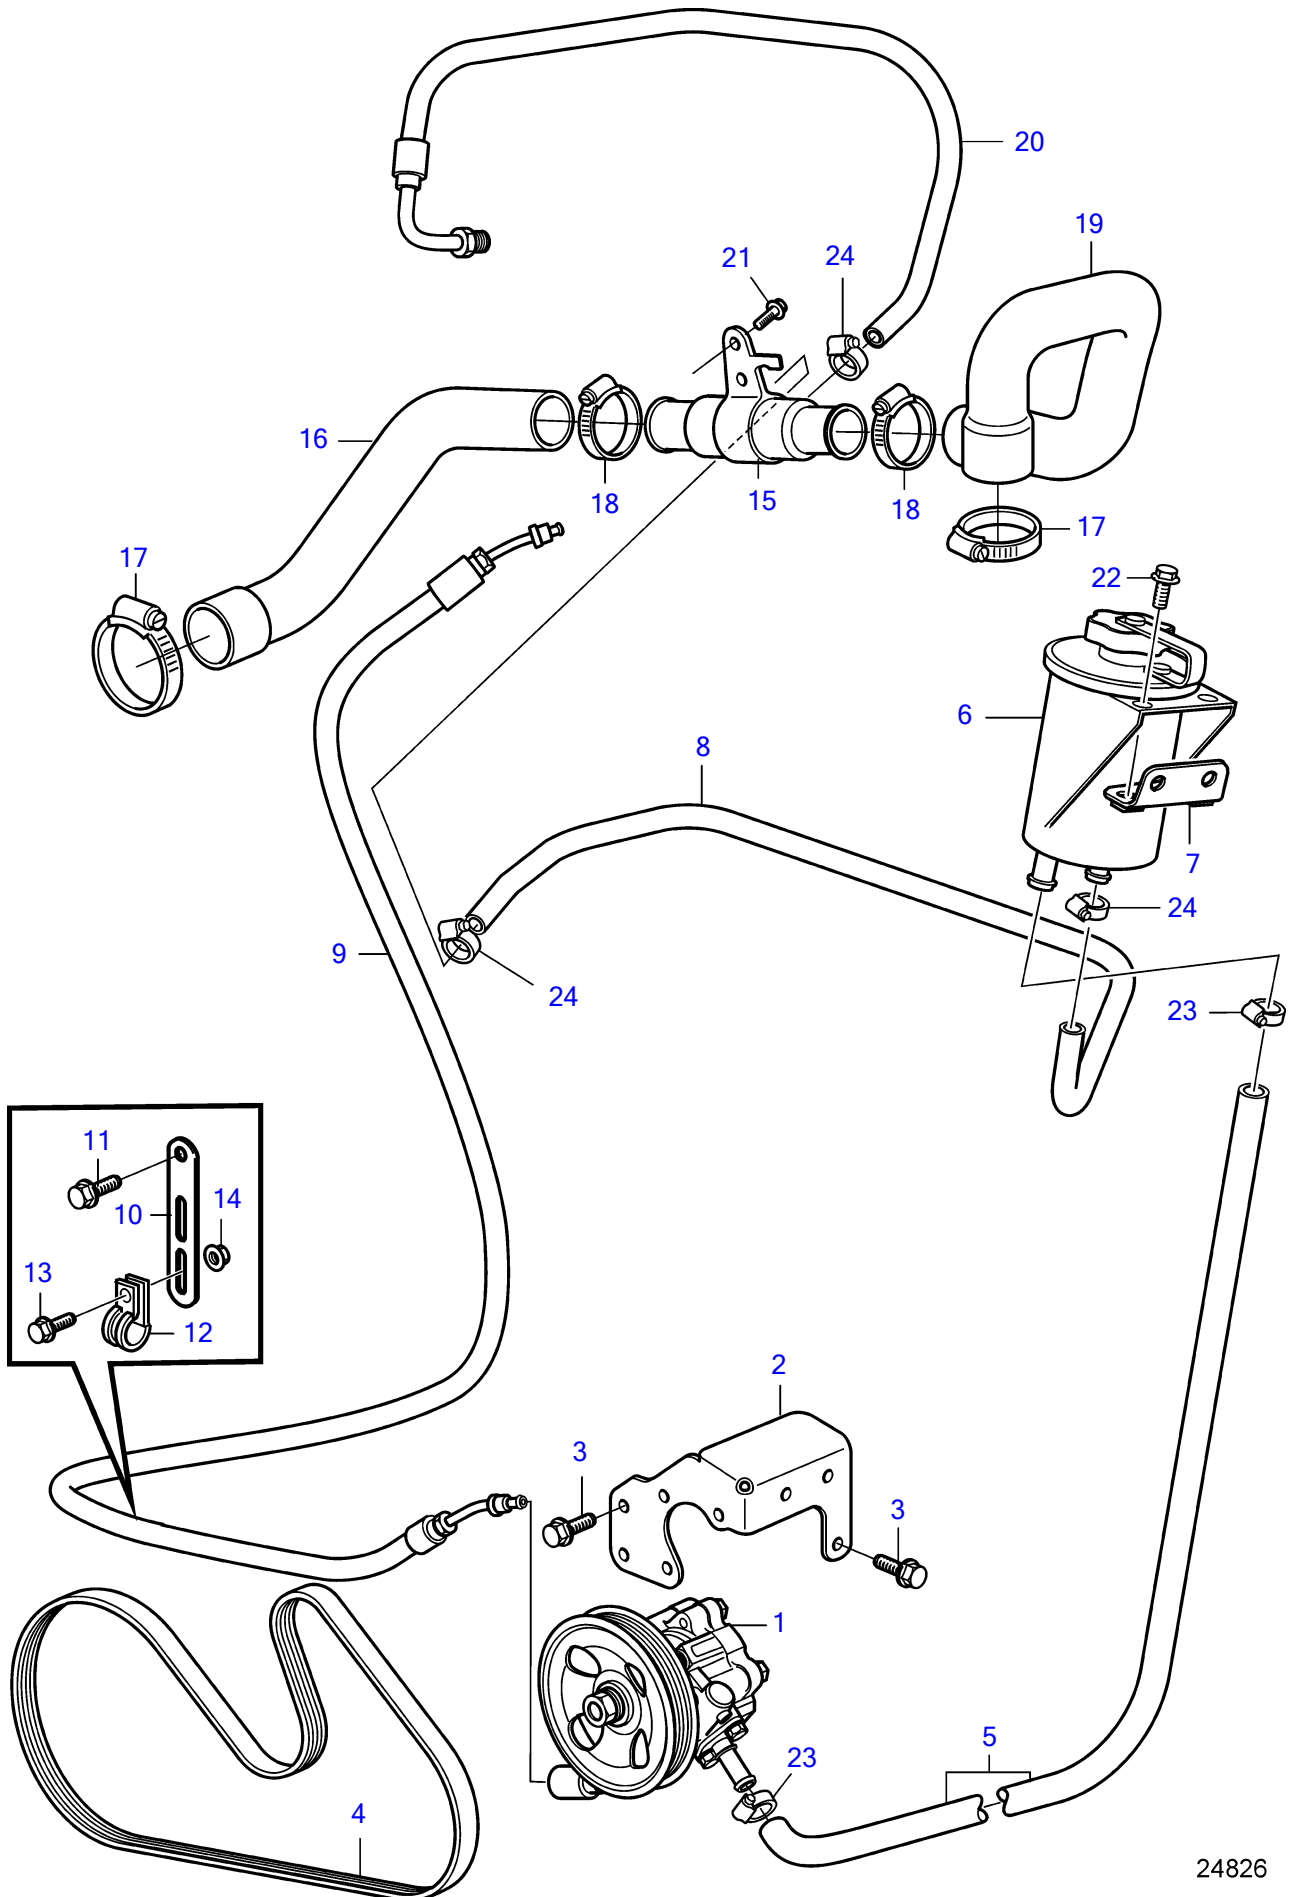

D3-140A-D, D3-140A-E, D3-140A-F, D3-170A-D, D3-170A-E, D3-170A-F, D3-200A-D, D3-200A-E, D3-200A-F, D3-220A-D, D3-220A-E, D3-220A-F

24826

D3-140A-D, D3-140A-E, D3-140A-F, D3-170A-D, D3-170A-E, D3-170A-F, D3-200A-D, D3-200A-E, D3-200A-F, D3-220A-D, D3-220A-E, D3-220A-F

REF	PART NO.	QTY	DESCRIPTION	SEE SEC.	NOTES
1		1	Power steering pump	35667	
2	21248117	1	Bracket		
3	946173	6	Flange screw		M8x20mm
4	22352491	1	V-ribbed belt		
5	941995	1	Hose		L=2m
6	3887375	1	Reservoir		
7	21333637	1	Bracket		
8	21268651	1	Return hose		
9	21214069	1	Hose		
10	965541	1	Bracket		
11	981177	1	Flange screw		M10x25mm
12	952631	1	Clamp		
13	967949	1	Flange screw		M6x12mm
14	945407	1	Flange nut		
15	21099550	1	Oil cooler		
16	21166139	1	Hose		Charge Air Cooler-Servo Oil Cooler, Replaced by 21824969
	21824969	1	Hose		Charge Air Cooler-Servo Oil Cooler
17	961670	2	Hose clamp		
18	994561	2	Hose clamp		
19	21166142	1	Hose		
20	21432596	1	Return hose		
21	982799	1	Flange screw		M8x45mm
22	945444	2	Flange screw		