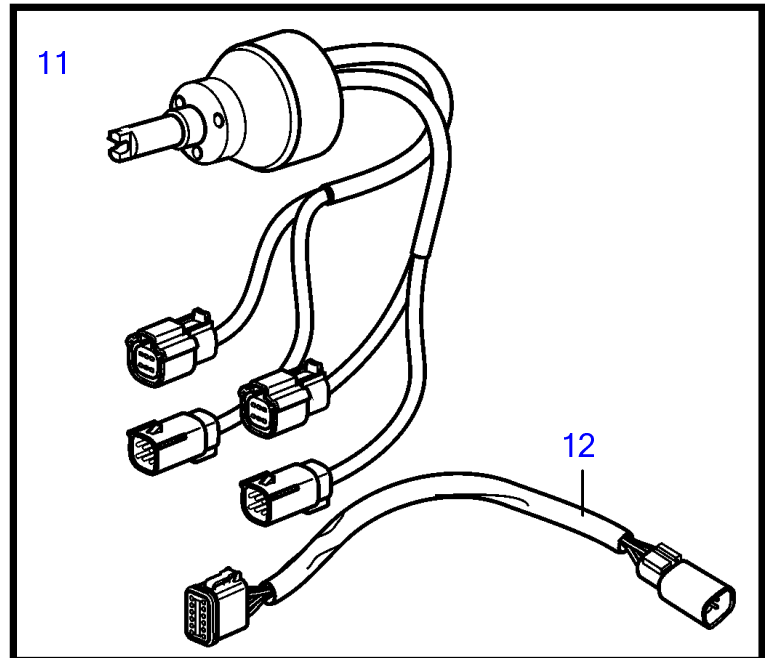

D3-140A-E, D3-140A-F, D3-170A-E, D3-170A-F, D3-200A-E, D3-200A-F, D3-220A-E, D3-220A-F

25300

D3-140A-E, D3-140A-F, D3-170A-E, D3-170A-F, D3-200A-E, D3-200A-F, D3-220A-E, D3-220A-F

REF	PART NO.	QTY	DESCRIPTION	SEE SEC.	NOTES
1	3587070	1	Starter switch, set		Kit with 2 key switch with identical key.
2	3587071	1	Starter switch		
3	859955	1	• Plastic nut		
4	859953	1	• Key		State key code when ordering
			• Bulletin 49-30	49-30-EN	Key P/N 859953
5	3886666	5	Cable		
6	21469055	1	Connection block		
7	881849	1	Wiring harness		
8	21461496	2	Network adapter		Analogue key interface
9	3817974	1	• Alarm		
10	3841280	1	Steering wheel adjus		
11	21469560	1	Steering wheel hub		
12	21421942	1	Cable		Alternative for EVC-C3
13	21421941	2	Cable		For EVC system and hub 21469560.