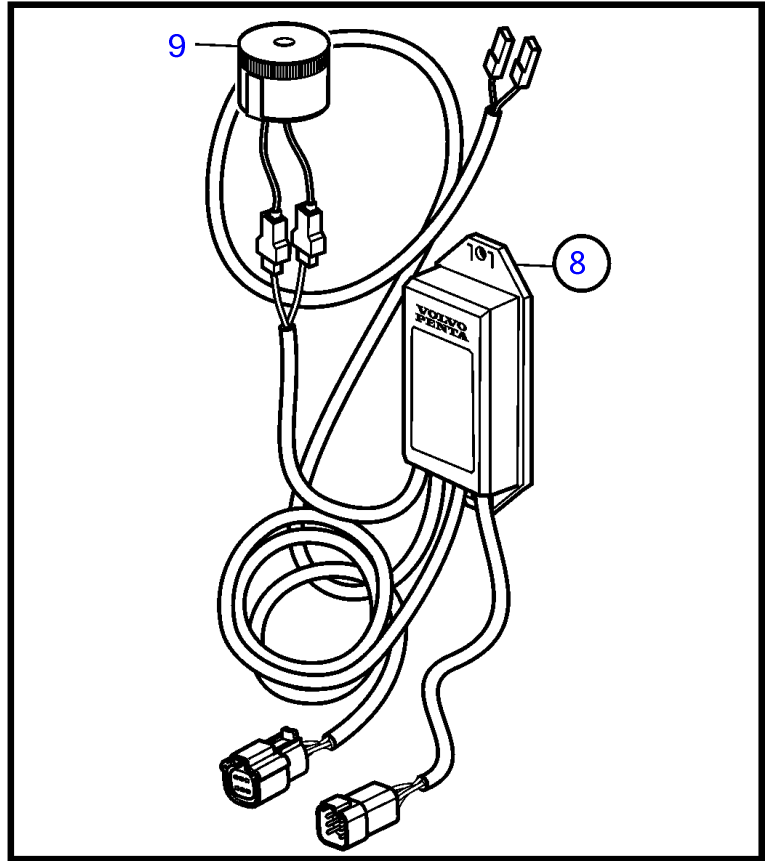

D3-140A-E, D3-140A-F, D3-170A-E, D3-170A-F, D3-200A-E, D3-200A-F, D3-220A-E, D3-220A-F

25300

D3-140A-E, D3-140A-F, D3-170A-E, D3-170A-F, D3-200A-E, D3-200A-F, D3-220A-E, D3-220A-F

REF	PART NO.	QTY	DESCRIPTION	SEE SEC.	NOTES
1	3587070	1	Starter switch, set		Kit with 2 key switch with identical key.
2	3587071	1	Starter switch		
3	859955	1	• Plastic nut		
4	859953	1	• Key		State key code when ordering
			• Bulletin 49-30	49-30-EN	Key P/N 859953
5	3886666	5	Cable		
6	21469055	1	Connection block		
7	881849	1	Wiring harness		
8	21461496	2	Network adapter		Analogue key interface
9	3817974	1	• Alarm		
10	3841280	1	Steering wheel adjus		
11	21469560	1	Steering wheel hub		
12	21421942	1	Cable		Alternative for EVC-C3
13	21421941	2	Cable		For EVC system and hub 21469560.