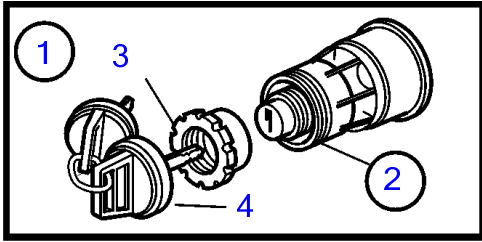

D3-140A-E, D3-140A-F, D3-170A-E, D3-170A-F, D3-200A-E, D3-200A-F, D3-220A-E, D3-220A-F

25300

D3-140A-E, D3-140A-F, D3-170A-E, D3-170A-F, D3-200A-E, D3-200A-F, D3-220A-E, D3-220A-F

REF	PART NO.	QTY	DESCRIPTION	SEE SEC.	NOTES
1	3587070	1	Starter switch, set		Kit with 2 key switch with identical key.
2	3587071	1	Starter switch		
3	859955	1	• Plastic nut		
4	859953	1	• Key		State key code when ordering
			• Bulletin 49-30	49-30-EN	Key P/N 859953
5	3886666	5	Cable		
6	21469055	1	Connection block		
7	881849	1	Wiring harness		
8	21461496	2	Network adapter		Analogue key interface
9	3817974	1	• Alarm		
10	3841280	1	Steering wheel adjus		
11	21469560	1	Steering wheel hub		
12	21421942	1	Cable		Alternative for EVC-C3
13	21421941	2	Cable		For EVC system and hub 21469560.