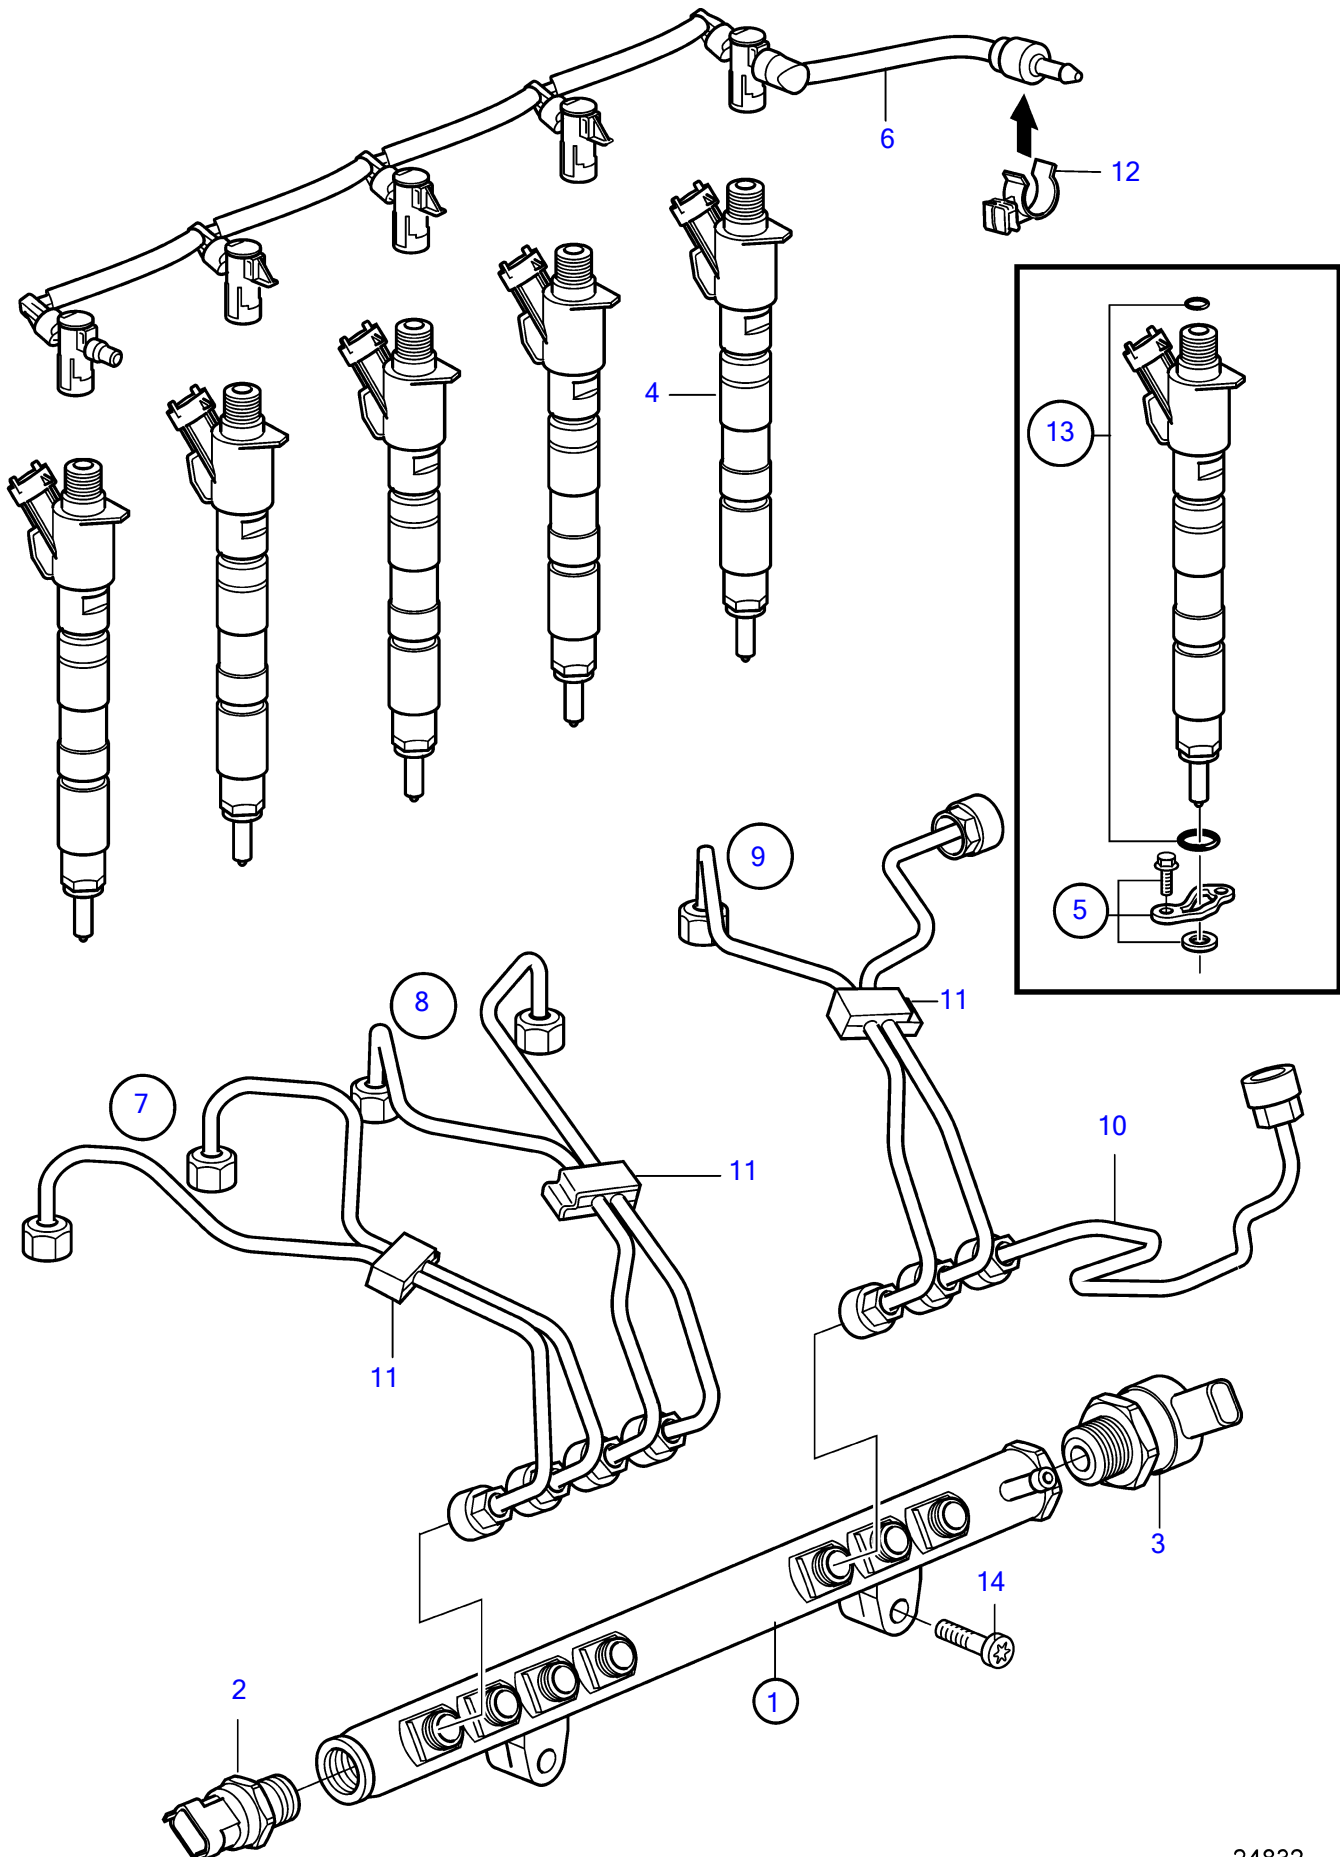

D3-110I-D, D3-110I-E, D3-110I-F, D3-140I-E, D3-140I-F, D3-140A-D, D3-140A-E, D3-140A-F, D3-150I-D, D3-150I-E, D3-150I-F, D3-170I-D, D3-170I-E, D3-170I-F, D3-170A-D, D3-170A-E, D3-170A-F, D3-200I-D, D3-200I-E, D3-200I-F, D3-200A-D, D3-200A-E, D3-200A-F, D3-220I-D, D3-220I-E, D3-220I-F, D3-220A-D, D3-220A-E, D3-220A-F

REF	PART NO.	QTY	DESCRIPTION	NOTES
1	30777759	1	Distribution pipe	
2	30787950	1	• Pressure sensor	
3	31216313	1	• Control valve	
4	3801385	5	Injector	
5	31272772	1	Retaining clamp	
6	31321198	1	Fuel hose	
7	31251172	1	Delivery pipe	Cylinder 1, Cylinder 2
8	31251173	1	Delivery pipe	Cylinder 3, Cylinder 4
9	31251174	1	Delivery pipe	Cylinder 5, Fuel pump
10	31251175	1	Delivery pipe	Fuel pump
11	30677792	3	Clip	
12	31321272	1	Clip	SN149299-
13	31272771	1	O-ring kit	
14	973924	2	Flange screw	M8x50mm