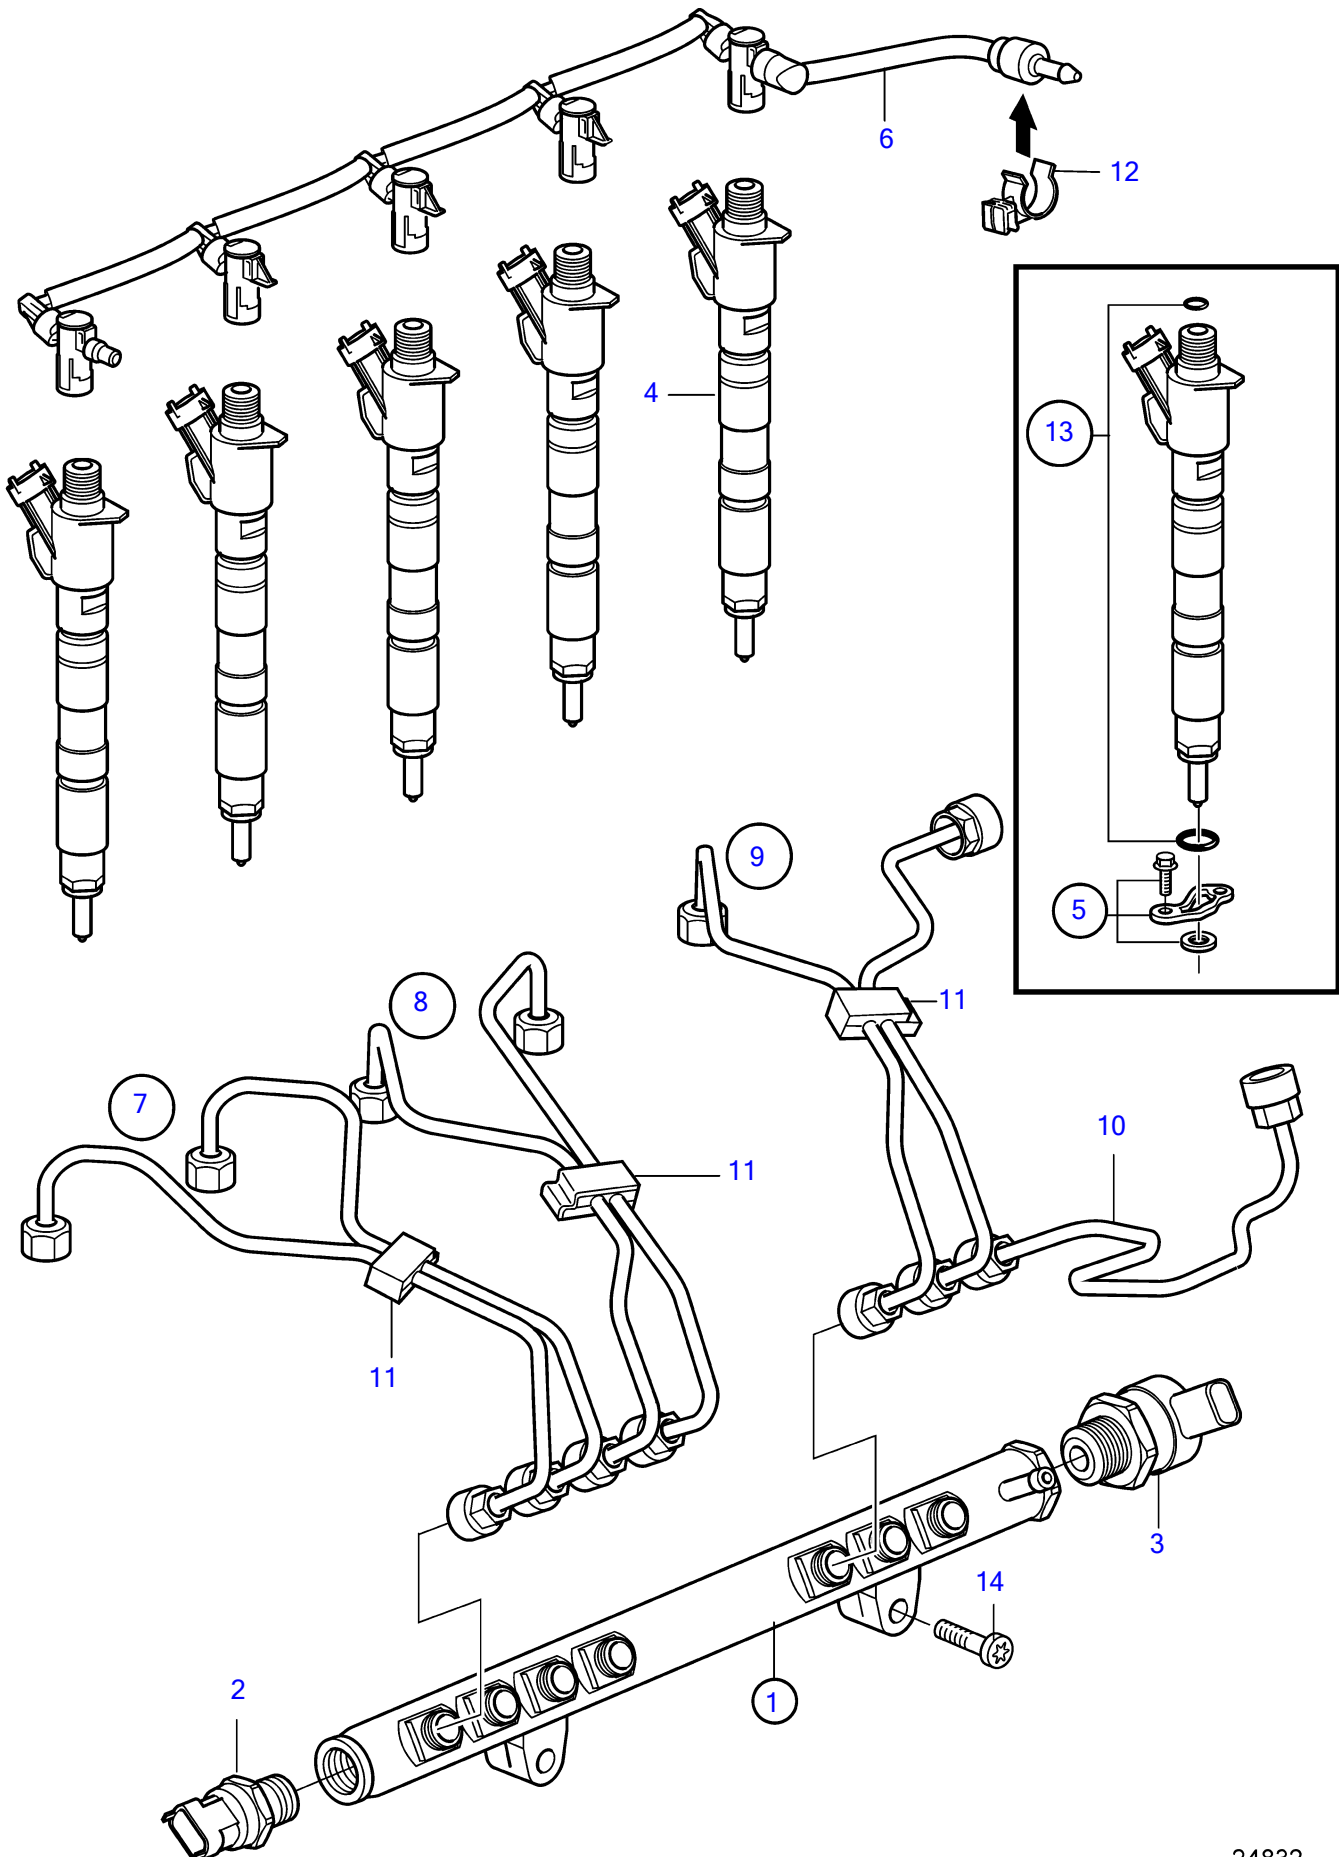

D3-110I-D, D3-110I-E, D3-110I-F, D3-140I-E, D3-140I-F, D3-140A-D, D3-140A-E, D3-140A-F, D3-150I-D, D3-150I-E, D3-150I-F, D3-170I-D, D3-170I-E, D3-170I-F, D3-170A-D, D3-170A-E, D3-170A-F, D3-200I-D, D3-200I-E, D3-200I-F, D3-200A-D, D3-200A-E, D3-200A-F, D3-220I-D, D3-220I-E, D3-220I-F, D3-220A-D, D3-220A-E, D3-220A-F

REF	PART NO.	QTY	DESCRIPTION	NOTES
1	30777759	1	Distribution pipe	
2	30787950	1	• Pressure sensor	
3	31216313	1	• Control valve	
4	3801385	5	Injector	
5	31272772	1	Retaining clamp	
6	31321198	1	Fuel hose	
7	31251172	1	Delivery pipe	Cylinder 1, Cylinder 2
8	31251173	1	Delivery pipe	Cylinder 3, Cylinder 4
9	31251174	1	Delivery pipe	Cylinder 5, Fuel pump
10	31251175	1	Delivery pipe	Fuel pump
11	30677792	3	Clip	
12	31321272	1	Clip	SN149299-
13	31272771	1	O-ring kit	
14	973924	2	Flange screw	M8x50mm