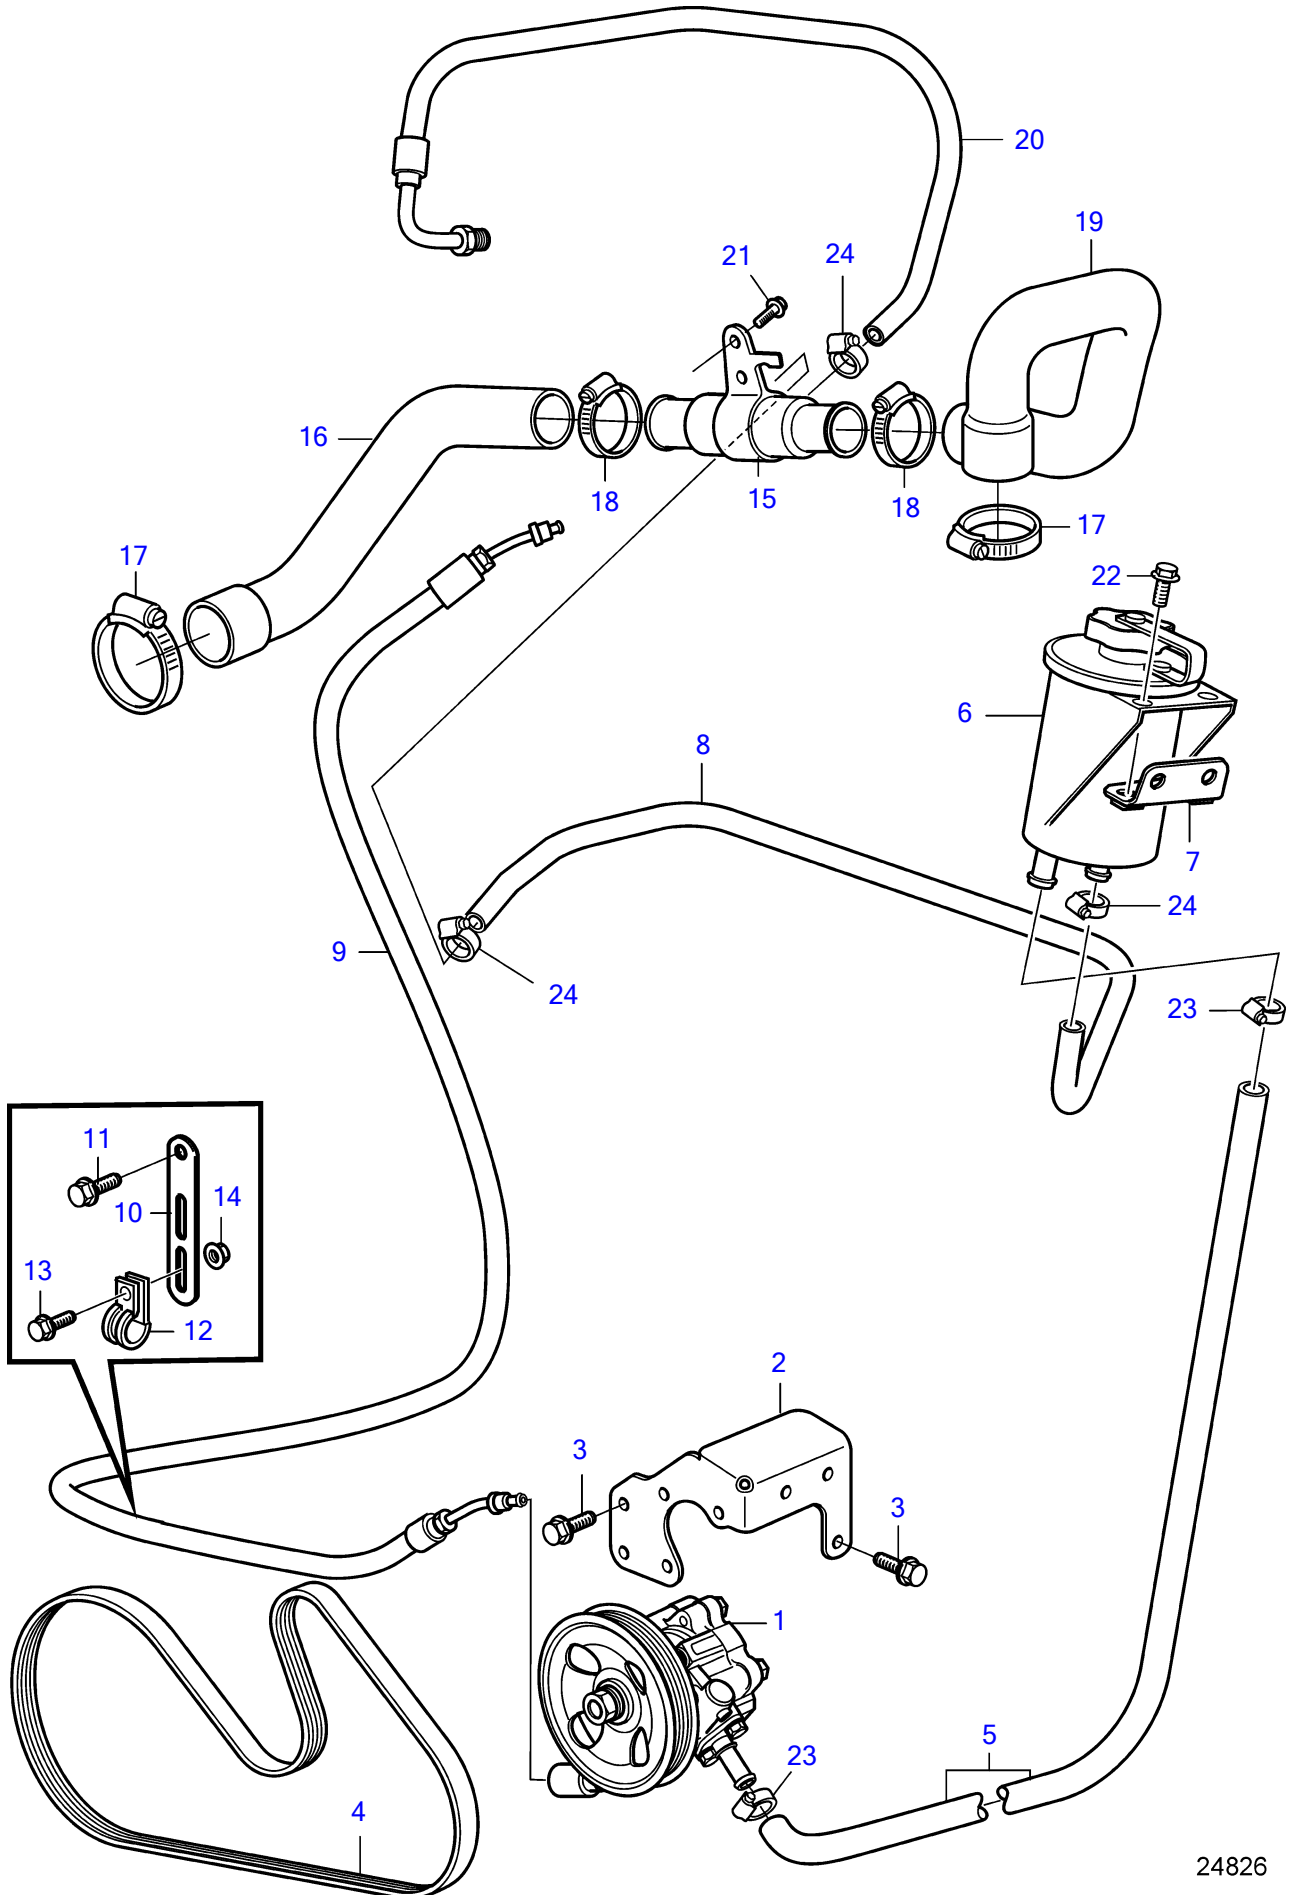

D3-140A-D, D3-140A-E, D3-140A-F, D3-170A-D, D3-170A-E, D3-170A-F, D3-200A-D, D3-200A-E, D3-200A-F, D3-220A-D, D3-220A-E, D3-220A-F

24826

D3-140A-D, D3-140A-E, D3-140A-F, D3-170A-D, D3-170A-E, D3-170A-F, D3-200A-D, D3-200A-E, D3-200A-F, D3-220A-D, D3-220A-E, D3-220A-F

REF	PART NO.	QTY	DESCRIPTION	SEE SEC.	NOTES
1		1	Power steering pump	35667	
2	21248117	1	Bracket		
3	946173	6	Flange screw		M8x20mm
4	22352491	1	V-ribbed belt		
5	941995	1	Hose		L=2m
6	3887375	1	Reservoir		
7	21333637	1	Bracket		
8	21268651	1	Return hose		
9	21214069	1	Hose		
10	965541	1	Bracket		
11	981177	1	Flange screw		M10x25mm
12	952631	1	Clamp		
13	967949	1	Flange screw		M6x12mm
14	945407	1	Flange nut		
15	21099550	1	Oil cooler		
16	21166139	1	Hose		Charge Air Cooler-Servo Oil Cooler, Replaced by 21824969
	21824969	1	Hose		Charge Air Cooler-Servo Oil Cooler
17	961670	2	Hose clamp		
18	994561	2	Hose clamp		
19	21166142	1	Hose		
20	21432596	1	Return hose		
21	982799	1	Flange screw		M8x45mm
22	945444	2	Flange screw		