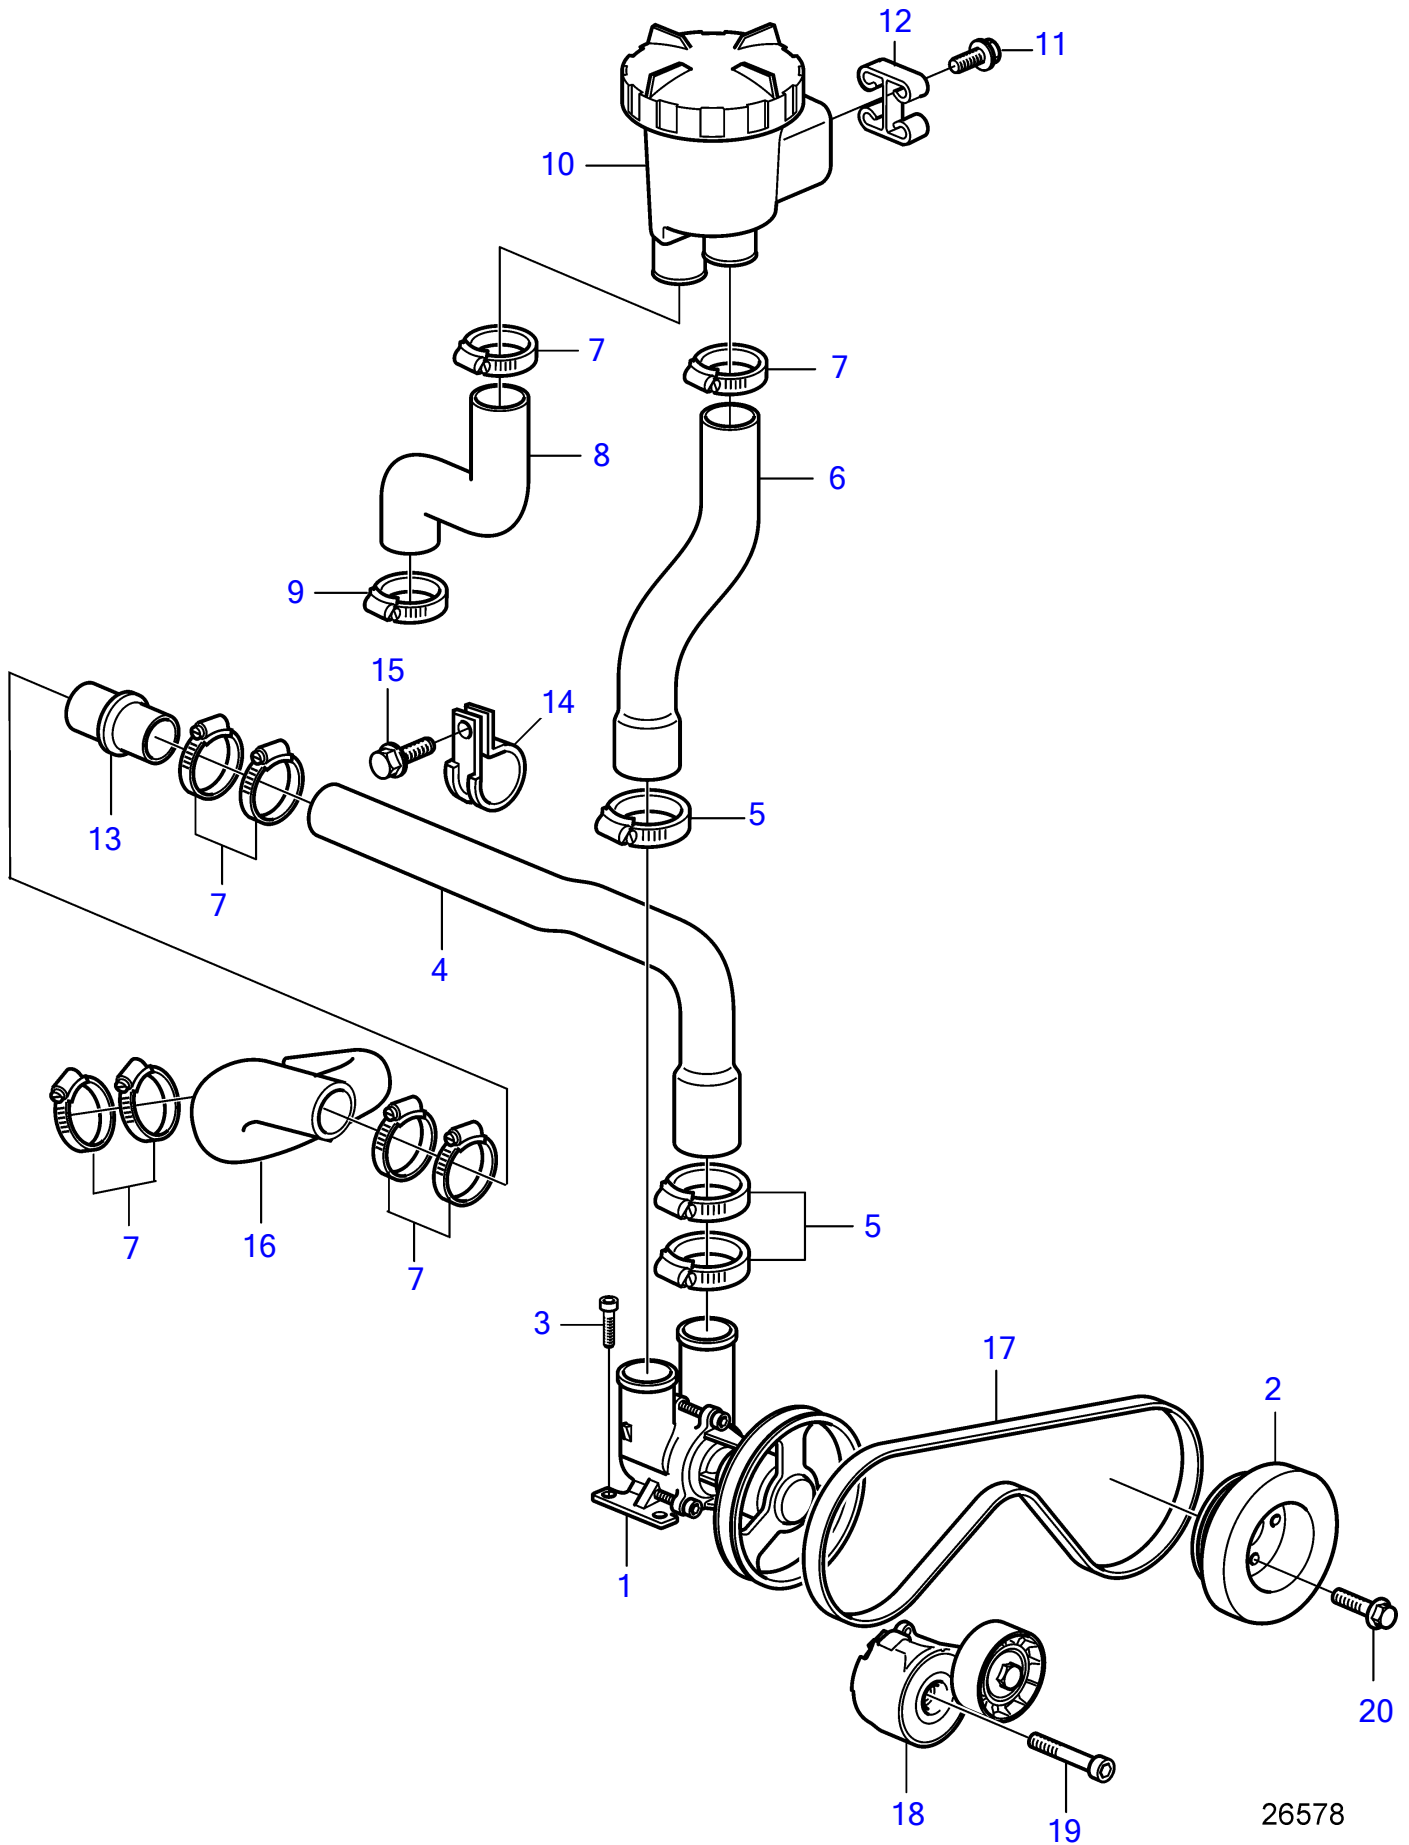

D3-140A-D, D3-140A-E, D3-140A-F, D3-170A-D, D3-170A-E, D3-170A-F, D3-200A-D, D3-200A-E, D3-200A-F, D3-220A-D, D3-220A-E, D3-220A-F

26578

D3-140A-D, D3-140A-E, D3-140A-F, D3-170A-D, D3-170A-E, D3-170A-F, D3-200A-D, D3-200A-E, D3-200A-F, D3-220A-D, D3-220A-E, D3-220A-F

REF	PART NO.	QTY	DESCRIPTION	SEE SEC.	NOTES
1		1	Sea water pump	35781	
2	21255747	1	Vibration damper		110-170 HP
3	959223	4	Hex. socket screw		M8x30mm
4	22371786	1	Hose		
5	961670	3	Hose clamp		
6	21535682	1	Hose		Sea water pump-sea water filter.
7	961669	8	Hose clamp		
8	21162573	1	Hose		Intercooler-sea water filter.
9	961670	1	Hose clamp		
10		1	Sea water filter	35648	Only for Filter 860631
11	965180	4	Flange screw		M8x20mm
12	21369356	1	Profile		
13	861090	1	Tube		
14	967645	1	Clamp		
15	946544	1	Flange screw		M6x16mm
16	22371852	1	Hose		
17	21160912	1	V-ribbed belt		
18	21424647	1	Belt tensioner		
19	959245	1	Hex. socket screw		
20	975101	4	Flange screw		M10x40mm