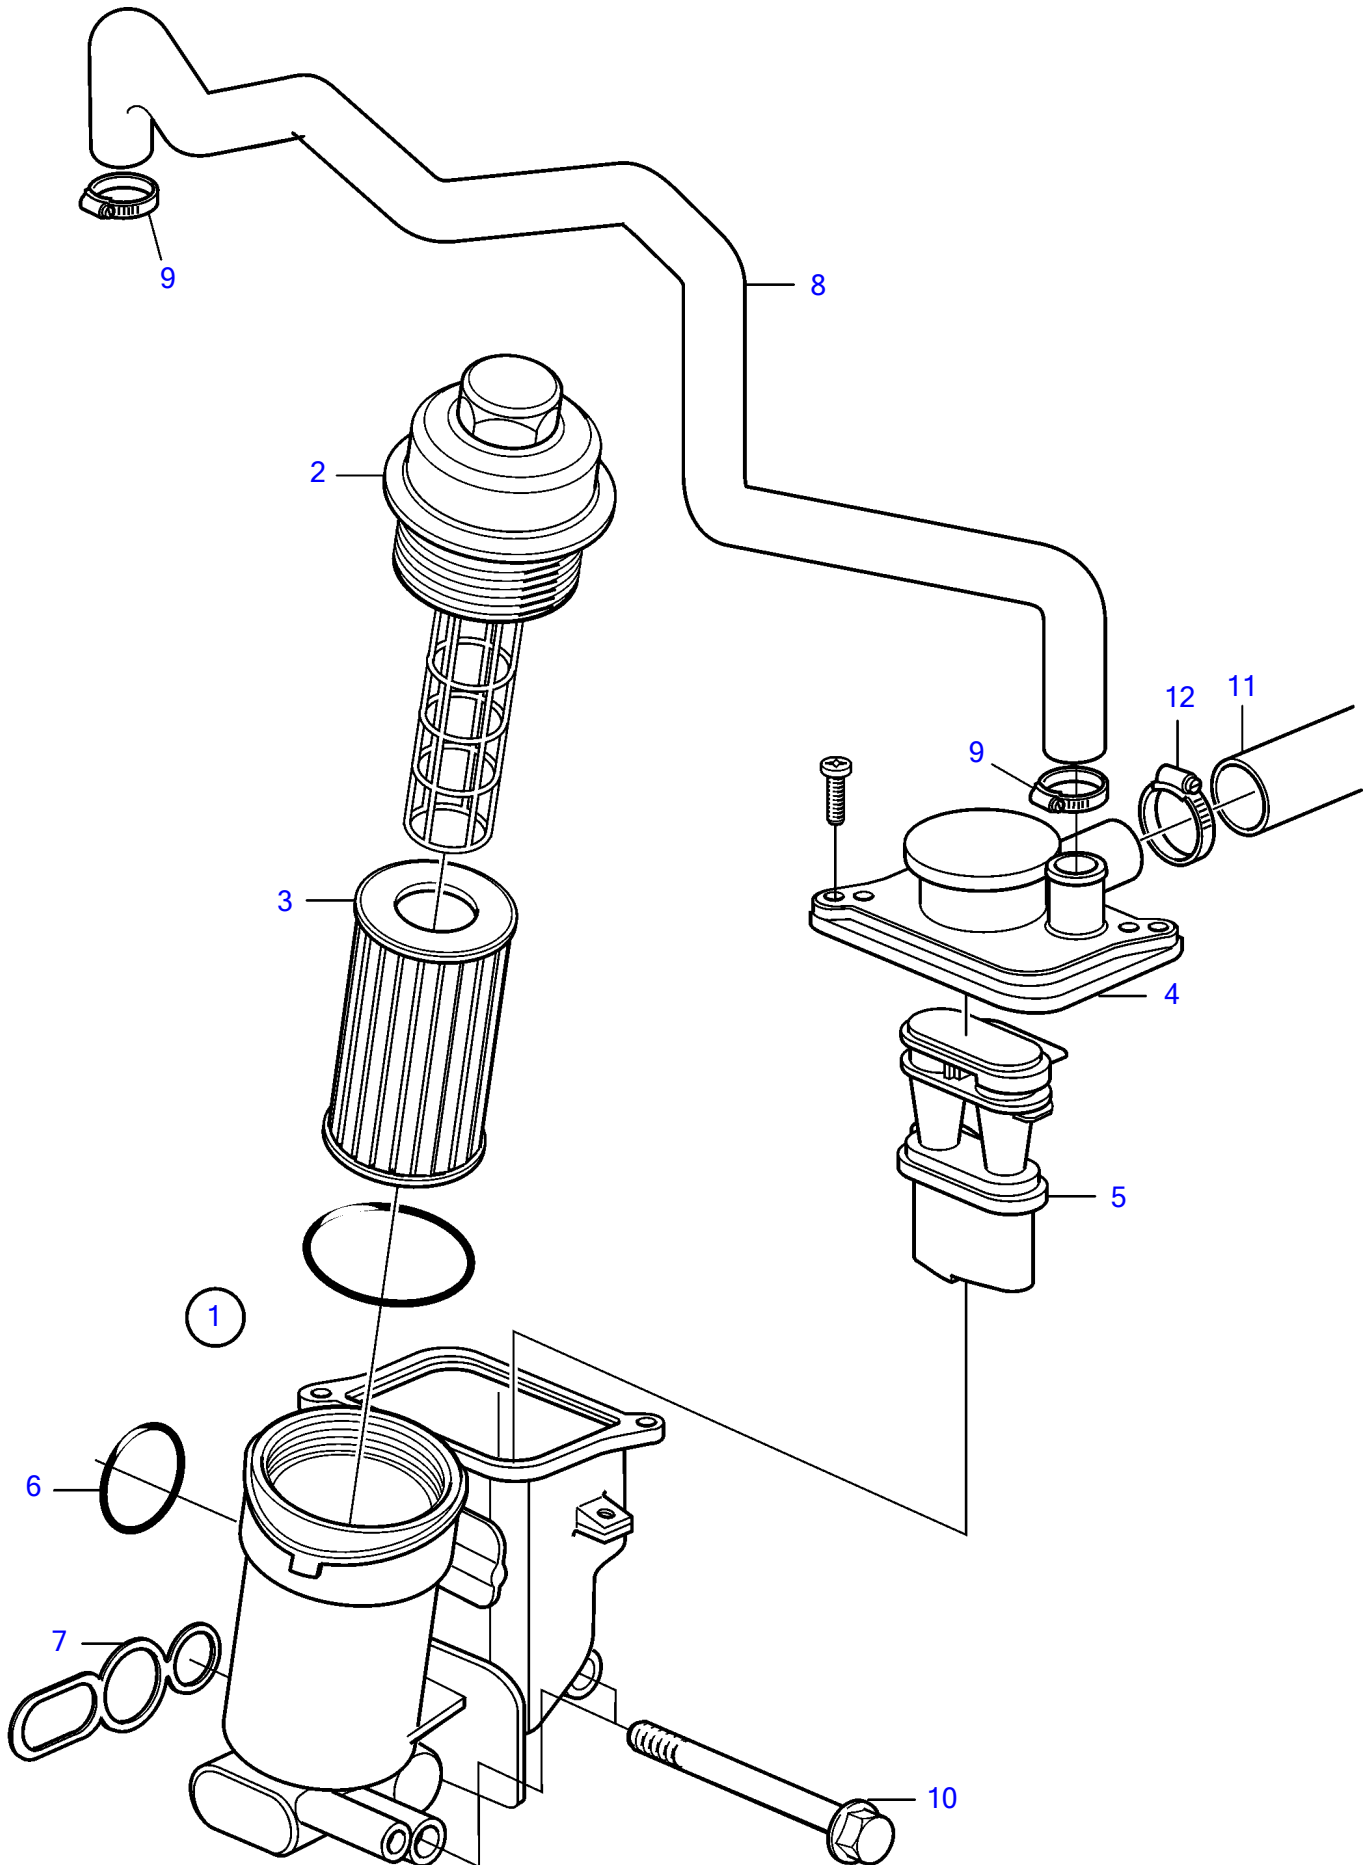

D3-110I-A, D3-130A-A, D3-130I-A, D3-160A-A, D3-160I-A

D3-110I-A, D3-130A-A, D3-130I-A, D3-160A-A, D3-160I-A

REF	PART NO.	QTY	DESCRIPTION	NOTES
1	30677920	1	Oil filter	(8642839)
2	8692306	1	• Cover	(8692304)
3	8692305	1	• Oil filter	
4	8642424	1	• Valve	
5	8642426	1	• Oil separator	Replaced by 30677920, Oil filter house.
6	8642828	1	• Seal	
7	8642421	1	• Seal	
8	8692241	1	Hose	
9		2	Hose clamp	
10	982781	4	Flange screw	
11	3586800	1	Hose, crankcase vent.	
12	943473	2	Hose clamp	