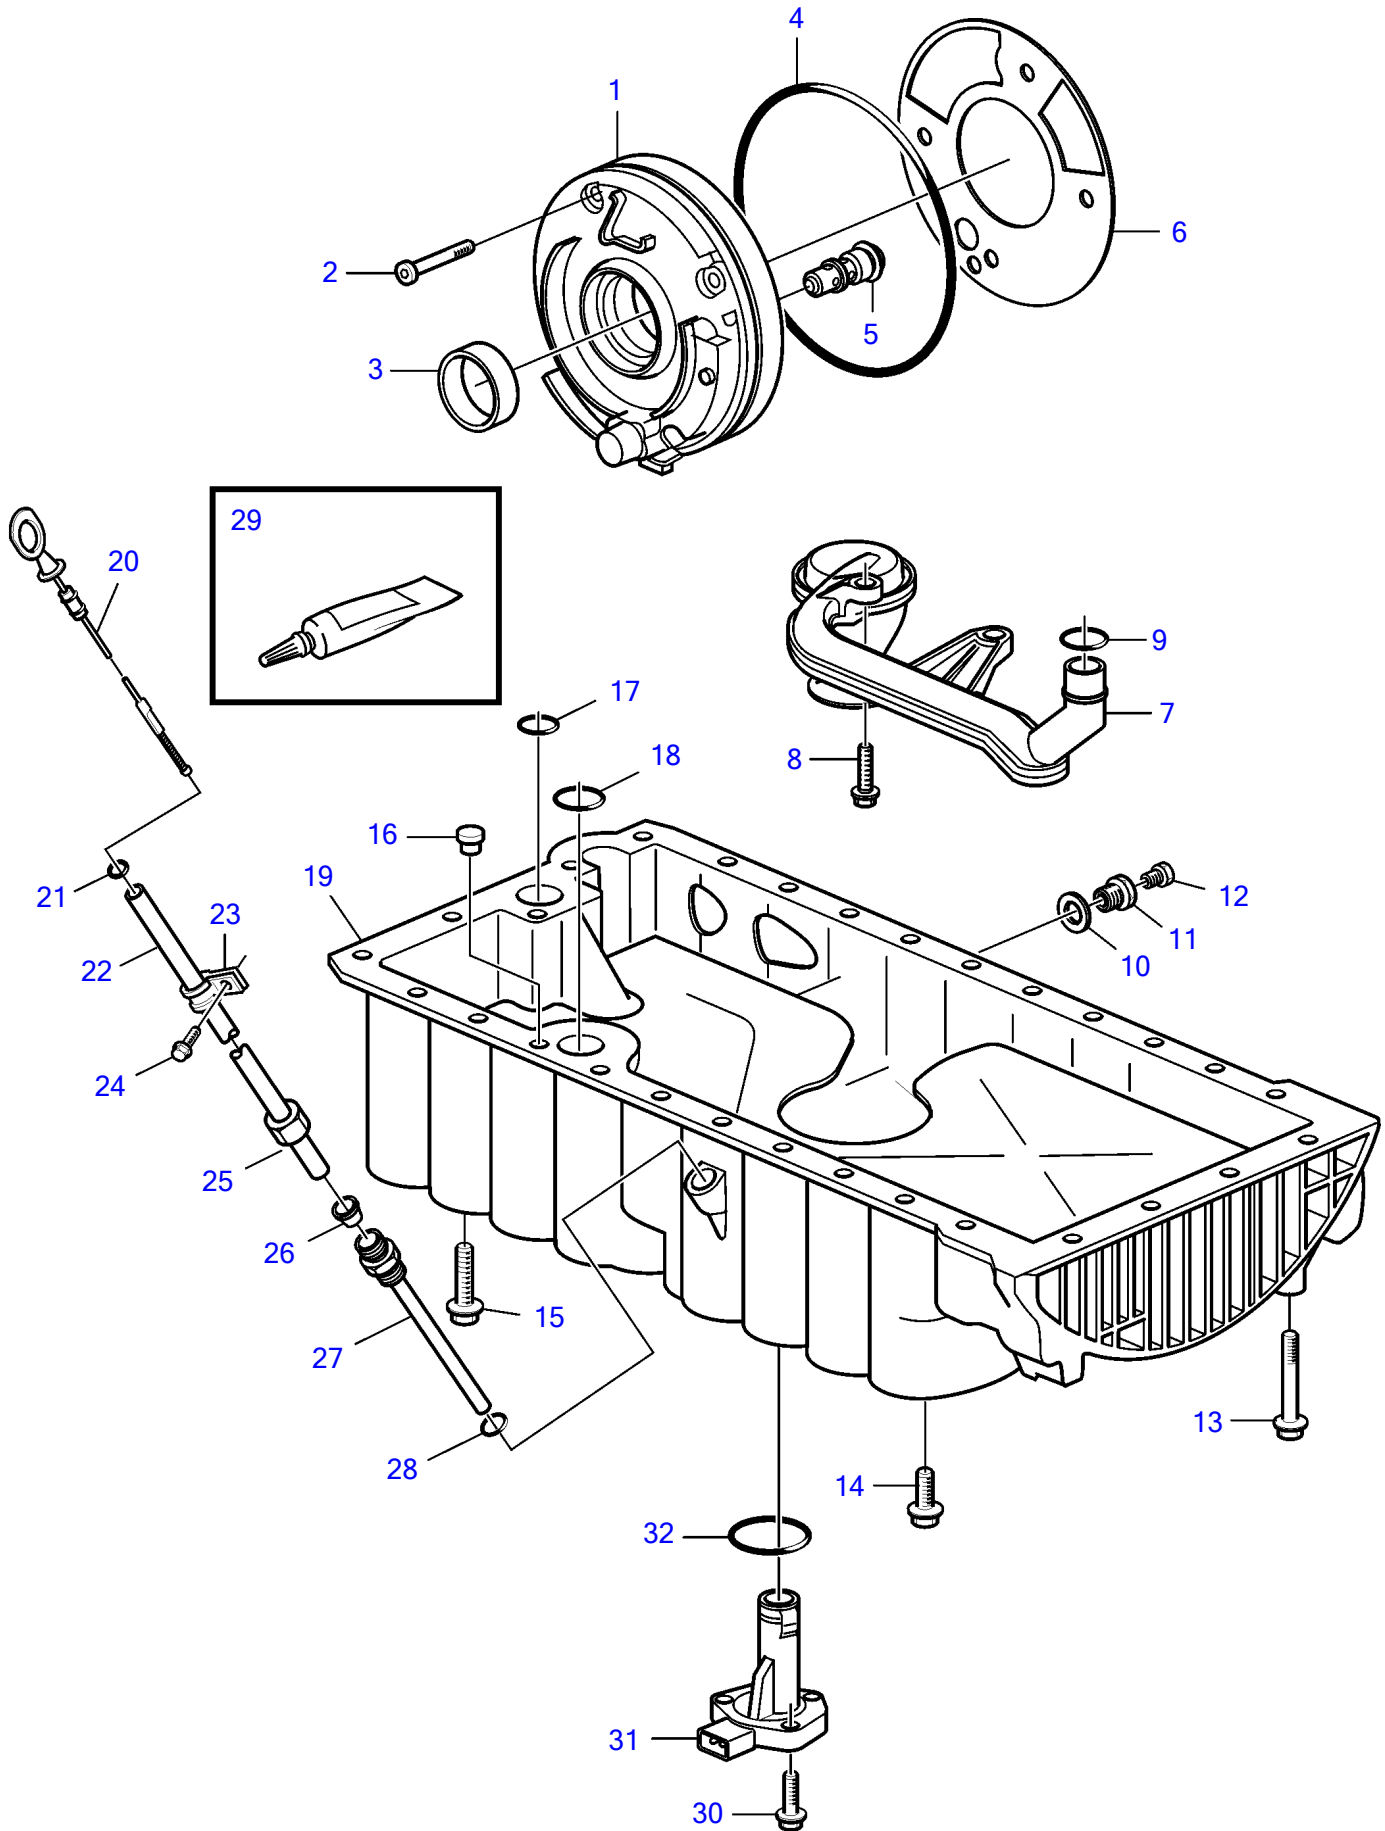

D3-110I-B, D3-110I-C, D3-130A-B, D3-130I-B, D3-130A-C, D3-130I-C, D3-160A-B, D3-160I-B, D3-160A-C, D3-160I-C, D3-190A-B, D3-190I-B, D3-190A-C, D3-190I-C

D3-110I-B, D3-110I-C, D3-130A-B, D3-130I-B, D3-130A-C, D3-130I-C, D3-160A-B, D3-160I-B, D3-160A-C, D3-160I-C, D3-190A-B, D3-190I-B, D3-190A-C, D3-190I-C

REF	PART NO.	QTY	DESCRIPTION	NOTES
1	30637377	1	Oil pump	SN-334746, Repl by 30777092
	30777092	1	Oil pump	SN334747-
2	980880	4	6 point socket screw	
3	6842273	1	Lip seal	
4	981204	1	O-ring	
5	30677893	1	Piston cooling valve	SN-350113
	30750943	1	Piston cooling valve	SN350114-
6	1275404	1	Gasket	
7	30650552	1	Suction line	
8	968158	2	Flange screw	
9	30637867	1	Sealing ring	
10	11998	1	Gasket	For servo pump.
11	3588129	1	Plug	For servo pump.
12		1	Screw	For servo pump.
13	980092	4	Flange screw	
14	975880	22	Flange screw	
15	985322	3	Flange screw	
16	463963	1	Valve	
17	8642560	1	Sealing ring	
18	8631513	1	Sealing ring	
19	8670460	1	Sump	SN-334746
	30713677	1	Sump	SN334747-, Repl by 30777966
	30777966	1	Sump	SN334747-
20	3883471	1	Dipstick	
21	960155	1	O-ring	
22	3883490	1	Tube	
23	952627	1	Clamp	
24	946544	1	Flange screw	
25	956984	1	Fitting nut	
26	980782	1	Ferrule	
27	21163590	1	Suction pipe	Replaced by 21163590
28	958226	1	O-ring	
29	1161059	1	Sealing compound	50ml, SN-2003004563, SN2003004843, SN2003004845, SN2003004852, SN2003004853, SN2003004857
	1161771	1	Sealing compound	SN2003004734-
30	947542	3	Flange screw	
31	30750939	1	Sensor	Repl by 30774625
	30774625	1	Level sensor	
32	8675328	1	O-ring	