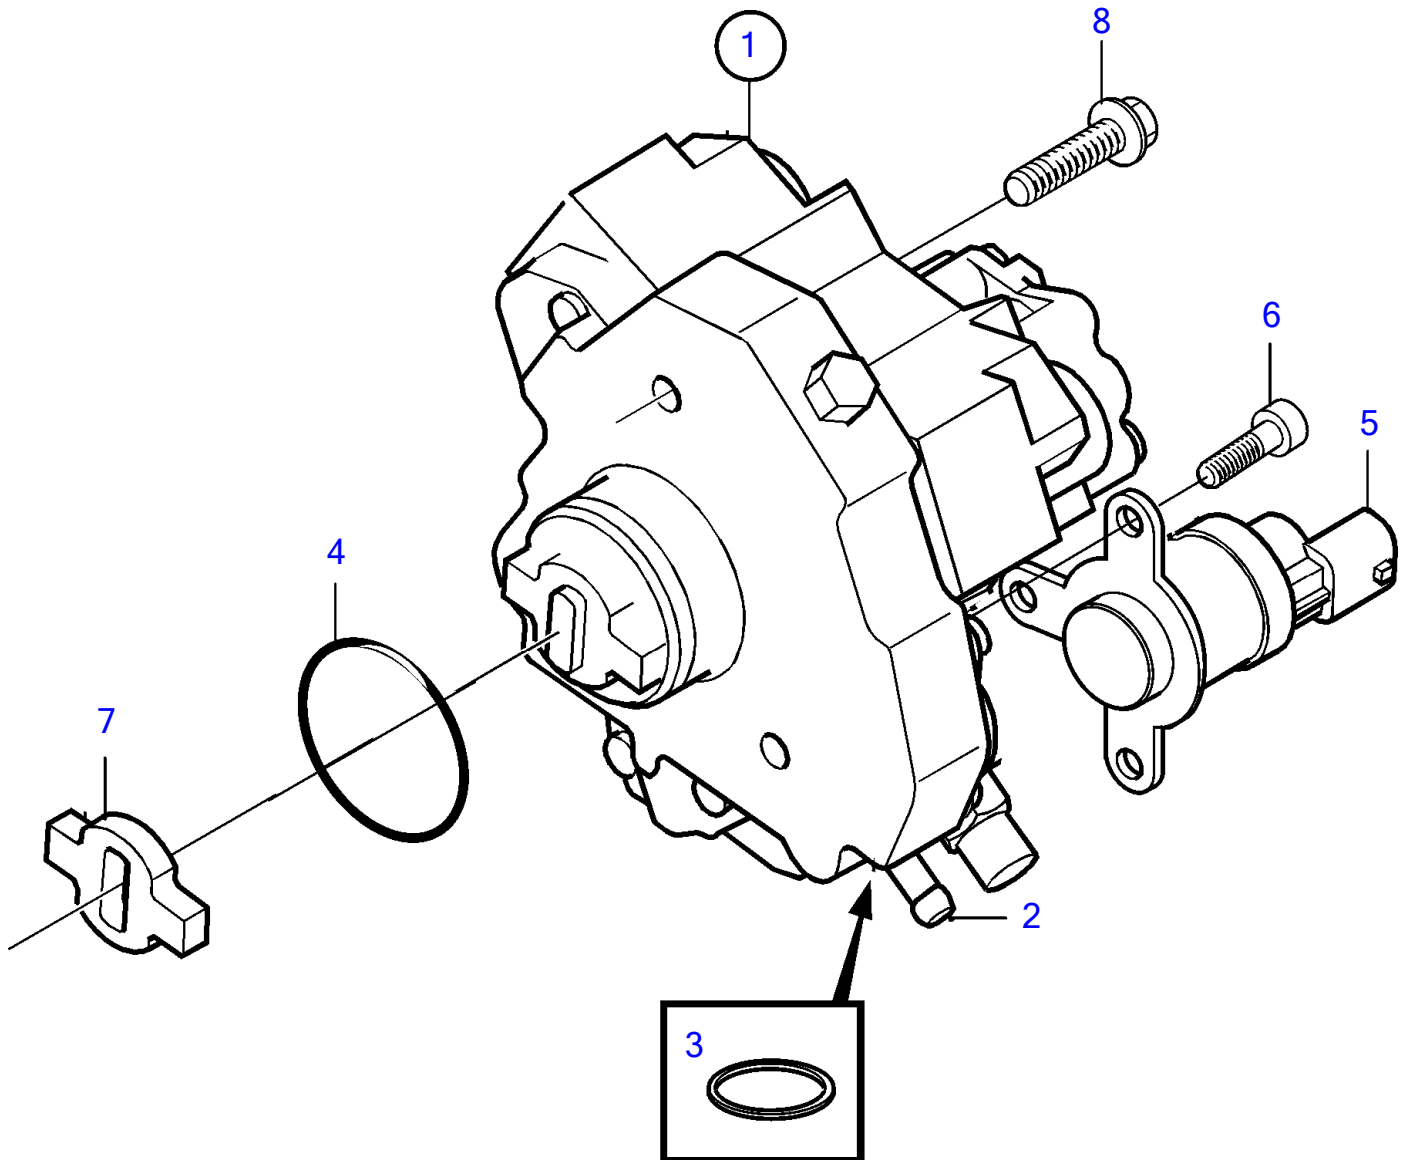

D3-110I-A, D3-130A-A, D3-130I-A, D3-160A-A, D3-160I-A

23675

D3-110I-A, D3-130A-A, D3-130I-A, D3-160A-A, D3-160I-A

REF	PART NO.	QTY	DESCRIPTION	NOTES
1	3803907	1	High-pressure pump,	(3803644), Replaced by 8603893
	8603893	1	High-pressure pump	Replaced by 8251785
	3803907	1	High-pressure pump,, exch	Replaced by 8251785
	8251785	1	High-pressure pump	
2	30731749	2	• Nipple	(8642459)
3	947282	2	• Gasket	(8653378)
4	8631580	1	• O-ring	
5	30731748	1	• Solenoid valve	
6	8692268	3	• Screw	
7	8627612	1	Connection block	For cam shaft 8658358 and 30731214
	8653606	1	Connection block	For cam shaft 8699506 and 30677509 and 30750758
8	987428	3	Flange screw	