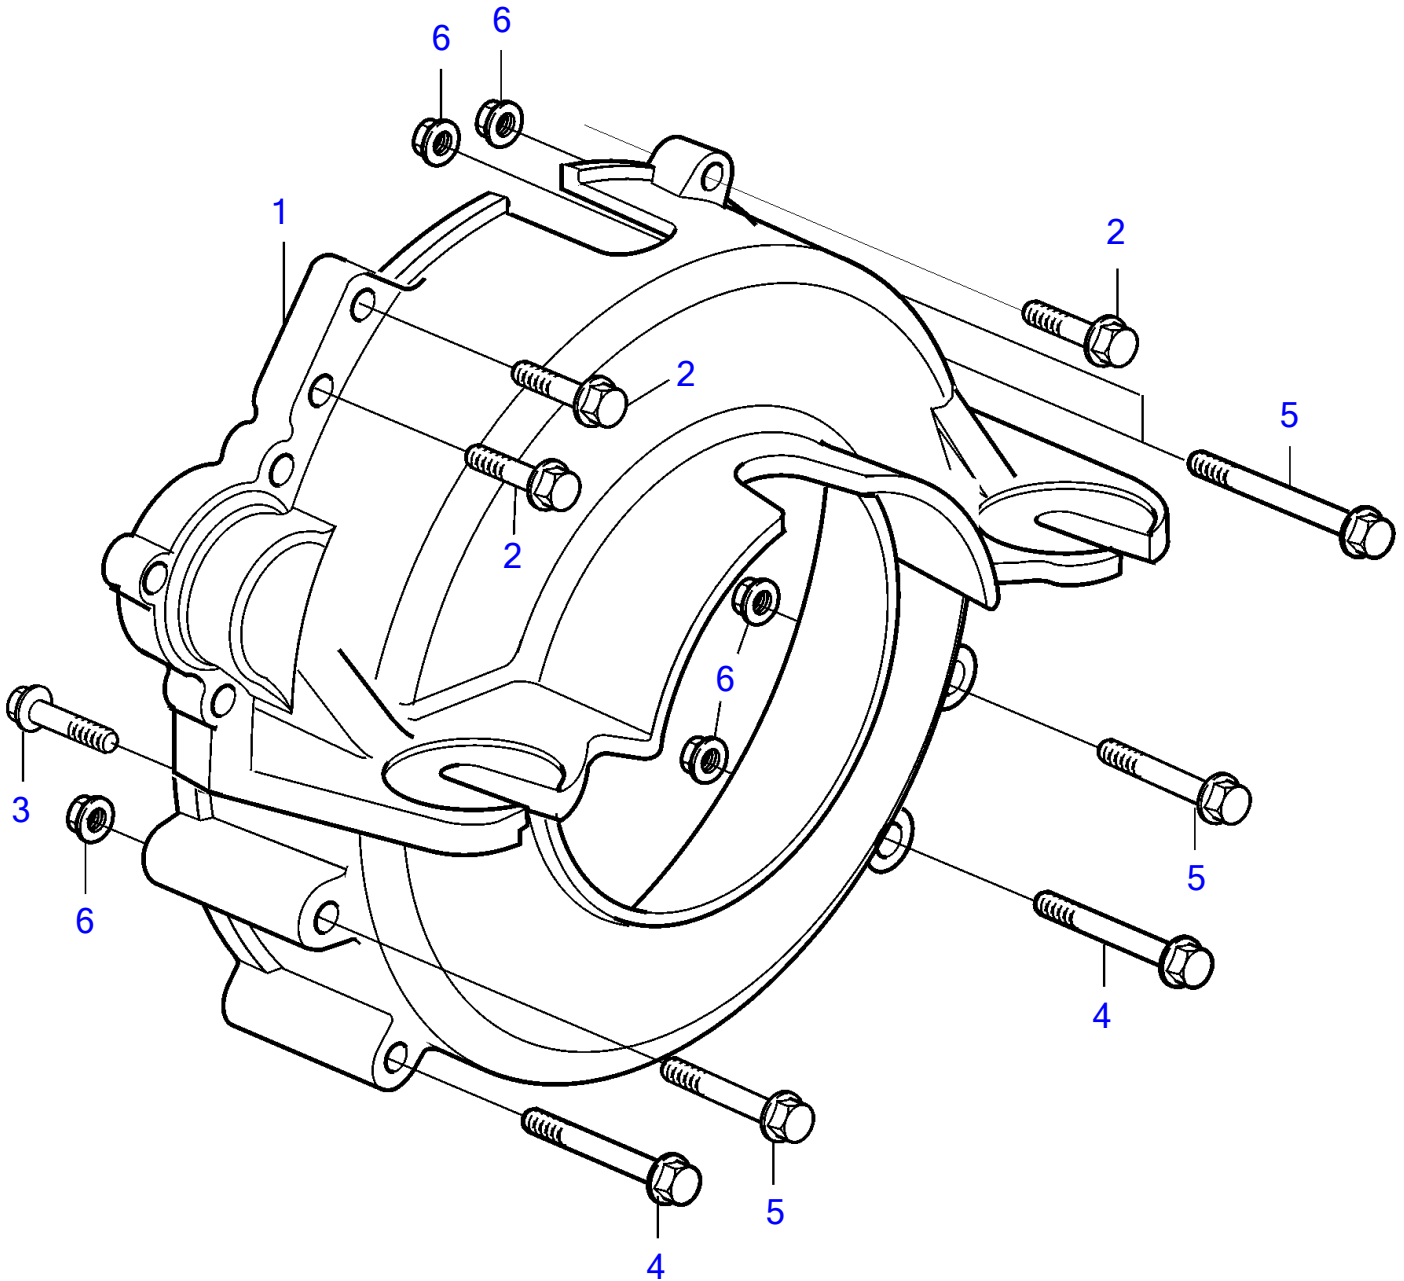

D3-130A-A, D3-130A-B, D3-130A-C, D3-160A-A, D3-160A-B, D3-160A-C, D3-190A-B, D3-190A-C

19745

D3-130A-A, D3-130A-B, D3-130A-C, D3-160A-A, D3-160A-B, D3-160A-C, D3-190A-B, D3-190A-C

REF	PART NO.	QTY	DESCRIPTION	NOTES
1	3819497	1	Flywheel housing	(3584284)
2	965185	3	Flange screw	L=40mm
3	965188	1	Flange screw	Use only with flywheel housing 3819497., L=70mm
	947790	1	Flange screw, self-tapping	Use only with flywheel housing 3584284., L=70mm
4	965189	2	Flange screw	L=90mm
5	969313	4	Flange screw	L=110mm
6	971095	5	Flange nut	