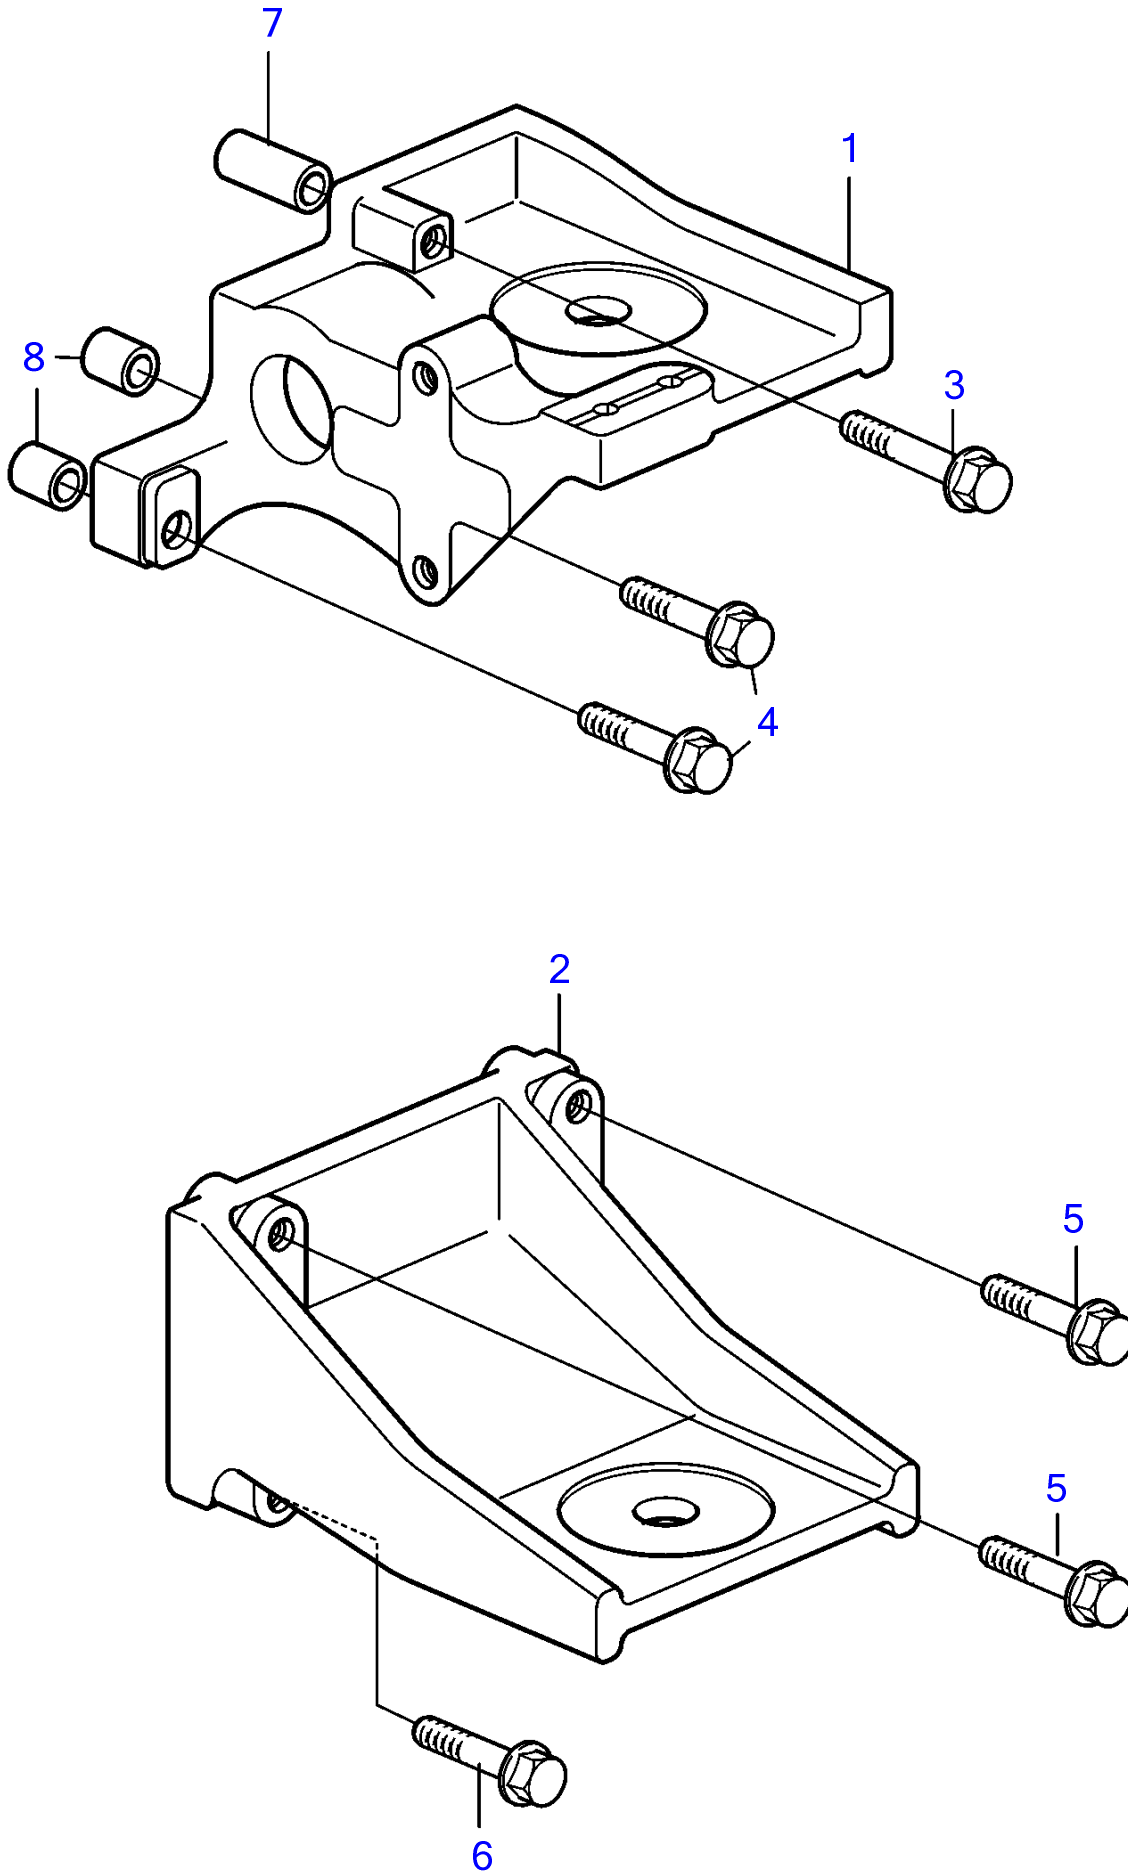

D3-110I-B, D3-110I-C, D3-130A-B, D3-130I-B, D3-130A-C, D3-130I-C, D3-160A-B, D3-160I-B, D3-160A-C, D3-160I-C, D3-190A-B, D3-190I-B, D3-190A-C, D3-190I-C

D3-110I-B, D3-110I-C, D3-130A-B, D3-130I-B, D3-130A-C, D3-130I-C, D3-160A-B, D3-160I-B, D3-160A-C, D3-160I-C, D3-190A-B, D3-190I-B, D3-190A-C, D3-190I-C

REF	PART NO.	QTY	DESCRIPTION	NOTES
1	888436	1	Engine bracket, left	
2	3883173	1	Engine bracket, right	
3	984652	1	Flange screw	
4	984651	2	Flange screw	
5	984757	4	Flange screw	
6	984662	1	Flange screw	M8
	984663	1	Flange screw	M10
7	984644	1	Spacer sleeve	
8	829653	2	Spacer sleeve	