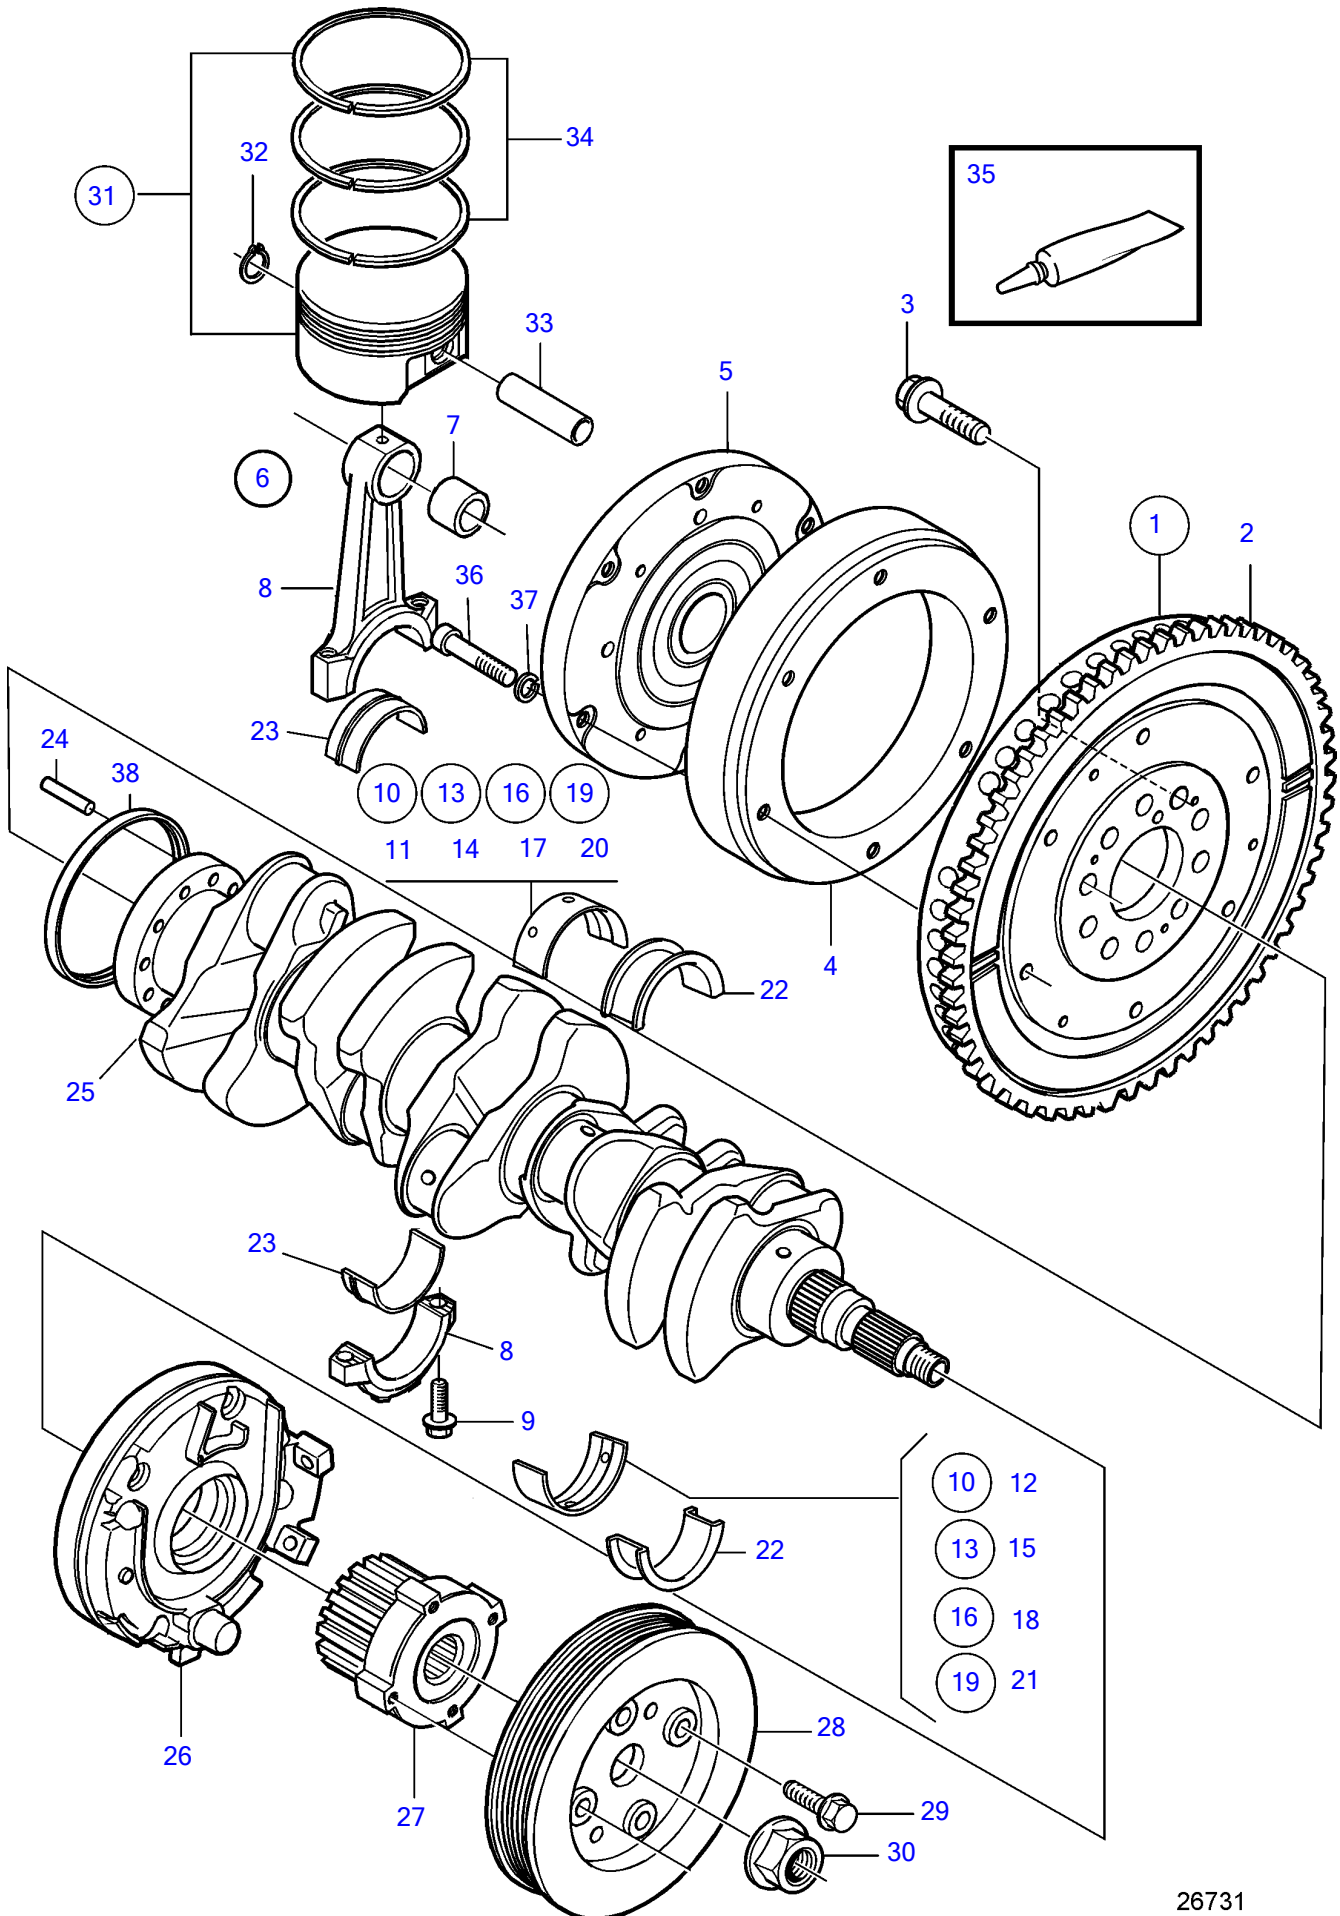

D3-110I-C, D3-130I-C, D3-160I-C, D3-190I-C

26731

D3-110I-C, D3-130I-C, D3-160I-C, D3-190I-C

REF	PART NO.	QTY	DESCRIPTION	SEE SEC.	NOTES
1	3818392	1	Flywheel		
2	3818641		• Gear ring		
3	9454743	10	Screw		
4	21429352	1	Adapter ring		
5	3582751	1	Oscillation damper		
6	8631505	5	Connecting rod		SN-2003015855
	30777189	5	Connecting rod		SN2003015858-
7		1	• Bushing		
8			•		
9	9497858	2	• Screw		
10	(274482)	1	Main bearing kit, complete		Obsolete part, Include all main bearings needed for overhauling the engine
	31251577	5	Main bearing		Without flange, red, SN-2003015290, See Workshop Manual
	31251378	5	Main bearing		Without flange, red, SN2003015291-, See Workshop Manual
11	31330321	5	• Main bearing		Red, Without flange, upper, See workshop Manual
12	30777951	5	• Main bearing		Red, Without flange, lower, See workshop Manual
13	31251578	5	Main bearing		Without flange, yellow, SN-2003015290, See Workshop Manual
	31251379	5	Main bearing		Without flange, yellow, SN2003015291-, See Workshop Manual
14	31330322	5	• Main bearing		Yellow, Without flange, upper, See workshop Manual
15	30777952	5	• Main bearing		Yellow, Without flange, lower, See workshop Manual
16	31251579	5	Main bearing		Without flange, blue, SN-2003015290, See Workshop Manual
	31251380	5	Main bearing		Without flange, blue, SN2003015291-, See Workshop Manual
17	31330323	5	• Main bearing		Blue, Without flange, upper, See workshop Manual
18	30777953	5	• Main bearing		Blue, Without flange, lower, See workshop Manual
19	31251580	5	Main bearing		Without flange green, SN-2003015290
	31251381	5	Main bearing		Without flange green, SN2003015291-
20	31330324	5	• Main bearing		Green, Without flange, upper, See workshop Manual
21	30777954	5	• Main bearing		Green, Without flange, lower, See workshop Manual
22	31251597	1	Thrust bearing		With flange, red, See Workshop Manual
	31251598	1	Thrust bearing		With flange, yellow, See Workshop Manual
	31251599	1	Thrust bearing		With flange, blue, See Workshop Manual
23	9180722	5	Big-end bearing kit		
24	973660	1	Spring pin		
25	9465781	1	Crankshaft		
26		1	Oil pump	9514	
27	1275366	1	Pulley		
28	30731865	1	Vibration damper		(30637335)
29	969445	4	Flange screw		
30	3531111	1	Nut		
31	30750674	1	Piston kit		Class C, SN-2003015855
	30750764	1	Piston kit		Class C, SN2003015858-
	30750675	1	Piston kit		Class D, SN-2003015855
	30750765	1	Piston kit		Class D, SN2003015858-
	30750676	1	Piston kit		Class E, SN-2003015855
	30750766	1	Piston kit		Class E, SN2003015858-
32	8631473	1	• Lock ring		SN-2003015855
33		1	• Piston pin		
34	30731740	1	Piston ring kit		Std, SN-2003004563
	30750678	1	Piston ring kit		Std, SN2003004564-
35	(598034)	1	• Grease		Obsolete part
36	959233	6	Hex. socket screw		
37	941907	6	Spring washer		
38	9458178	1	Sealing ring		