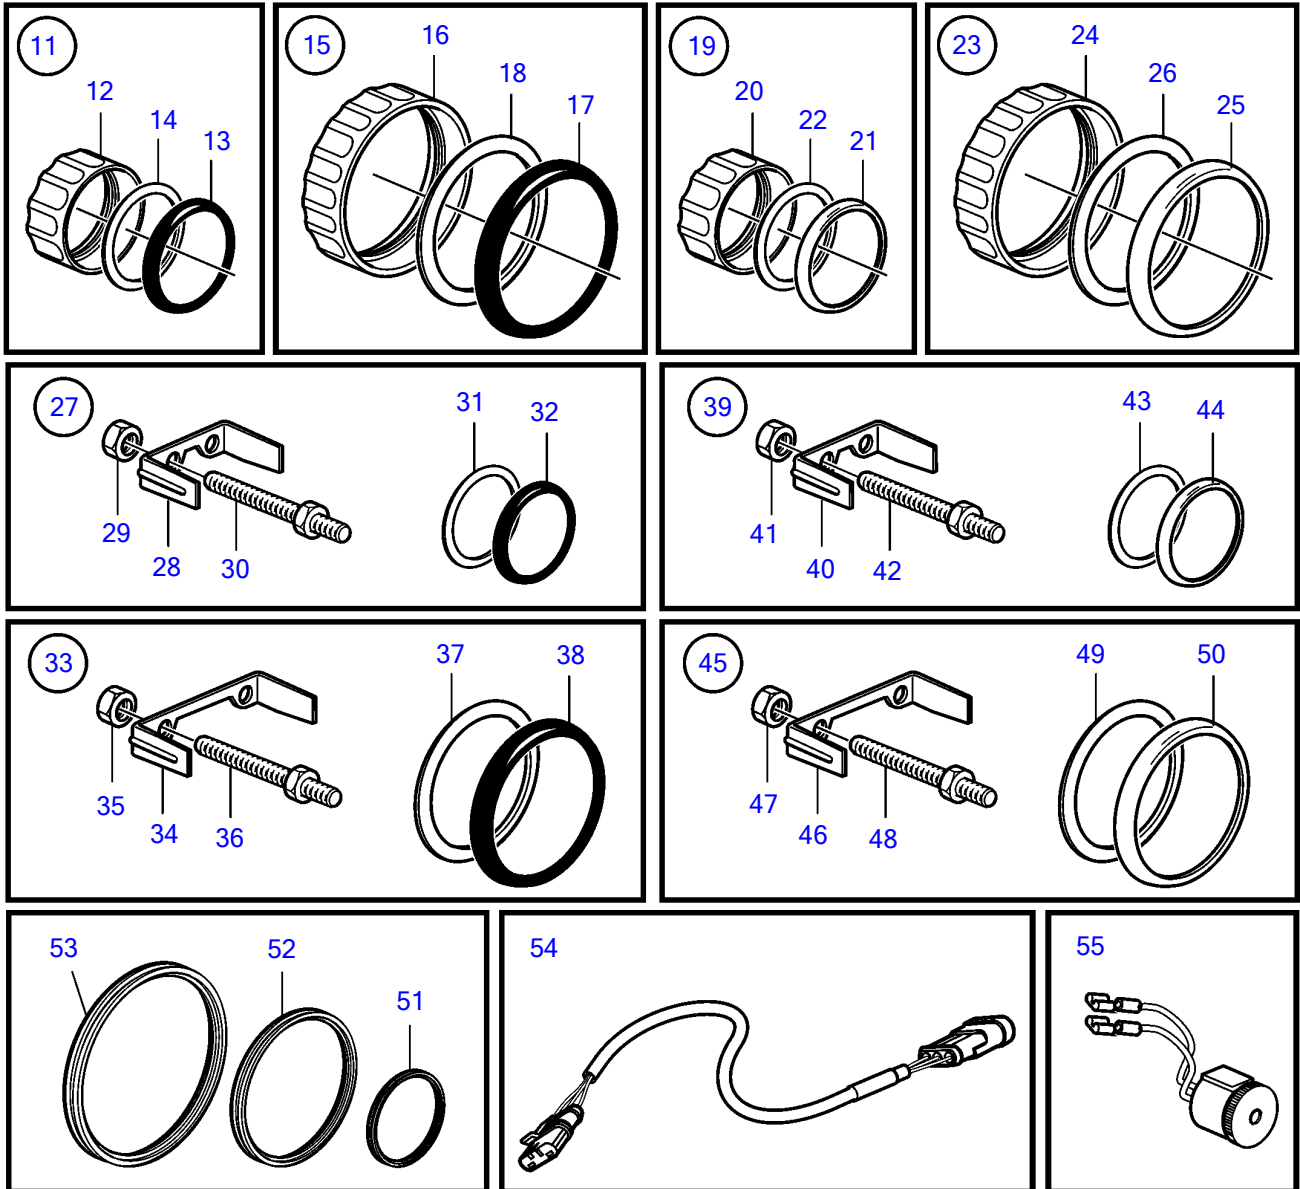

D3-110I-A, D3-110I-B, D3-130A-A, D3-130I-A, D3-130A-B, D3-130I-B, D3-160A-A, D3-160I-A, D3-160A-B, D3-160I-B, D3-190A-B, D3-190I-B

D3-110I-A, D3-110I-B, D3-130A-A, D3-130I-A, D3-130A-B, D3-130I-B, D3-160A-A, D3-160I-A, D3-160A-B, D3-160I-B, D3-190A-B, D3-190I-B

REF	PART NO.	QTY	DESCRIPTION	SEE SEC.	NOTES
1	881647	1	Tachometer		Engine speed/hours, Black D=85mm
	881653	1	Tachometer		Engine speed/hours, White D=85mm
	3586222	1	Kit		Engine speed/hours, text messages, Black D=85mm
	3586223	1	Kit		Engine speed/hours, text messages, White D=85mm
2	874916	1	Speedometer		Black 0-20 knots
	874917	1	Speedometer		Black 0-40 knots
	874929	1	Speedometer		White 0-20 Knots
	874930	1	Speedometer		White 0-40 Knots
3	3812881	1	Instrument		Black analog
	3812911	1	Instrument		White analog
4	881648	1	Trimmer		Black digital
	881654	1	Trimmer		White digital
5	874904	1	Thermometer, coolant water		Black 0-120°C
	874921	1	Thermometer, coolant water		White 0-120°C
	874918	1	Thermometer, coolant water		Black 40-250 °F
	874931	1	Thermometer, coolant water		White 40-250 °F
6	881649	1	Voltmeter		Black
	881658	1	Voltmeter		White
7	874914	1	Fuel gauge		Black D=52mm
	874926	1	Fuel gauge		White D=52mm
8	874915	1	Instrument, alarm		Black D=52mm
	874927	1	Instrument, alarm		White D=52mm
9	874910	1	Turbo pressure gauge		Black 0-3 bar
	874920	1	Turbo pressure gauge		Black 0-45 psi
	874924	1	Turbo pressure gauge		White 0-3 bar
	874933	1	Turbo pressure gauge		White 0-45 psi
10	3885214	1	Instrument		Four in one gauge (oil pressure, coolant temp, fuel level, volt meter)
			• Bulletin P-36-9-3	P-36-9-3-EN	New products in the EVC family
10	3885215	1	Instrument		Four in one gauge (trim analog, coolant temp, fuel level, volt meter)
			• Bulletin P-36-9-3	P-36-9-3-EN	New products in the EVC family
11	874709	1	Mounting kit		Black D=52mm
12	874450	1	• Attaching ring		
13	874448	1	• Ring		
14	874707	1	• Gasket		
15	874708	1	Mounting kit		Black D=85mm
16	874449	1	• Attaching ring		
17	874447	1	• Ring		
18	874706	1	• Gasket		
19	874733	1	Mounting kit		Chrome D=52mm
20	874450	1	• Attaching ring		
21	874731	1	• Ring		
22	874707	1	• Gasket		
23	874732	1	Mounting kit		Chrome D=85mm
24	874449	1	• Attaching ring		
25	874730	1	• Ring		
26	874706	1	• Gasket		
27	881611	1	Brace kit		Black D=52mm
28	881607	1	• Brace		
29	881610	2	• Nut		
30	881609	2	• Stud		
31	874707	1	• Gasket		
32	874448	1	• Ring		
33	881612	1	Brace kit		Black D=85mm
34	881608	1	• Brace		
35	881610	2	• Nut		
36	881609	2	• Stud		
37	874706	1	• Gasket		
38	874447	1	• Ring		
39	881613	1	Brace kit		Chrome D=52mm
40	881607	1	• Brace		
41	881610	2	• Nut		
42	881609	2	• Stud		
43	874707	1	• Gasket		
44	874731	1	• Ring		
45	881614	1	Brace kit		Chrome D=85mm

7744550-30-21550

23768

Upd:2014-05-08

D3-110I-A, D3-110I-B, D3-110I-C, D3-130A-A, D3-130I-A, D3-130A-B, D3-130I-B, D3-130A-C, D3-130I-C, D3-160A-A, D3-160I-A, D3-160A

VOLVO
PENTA