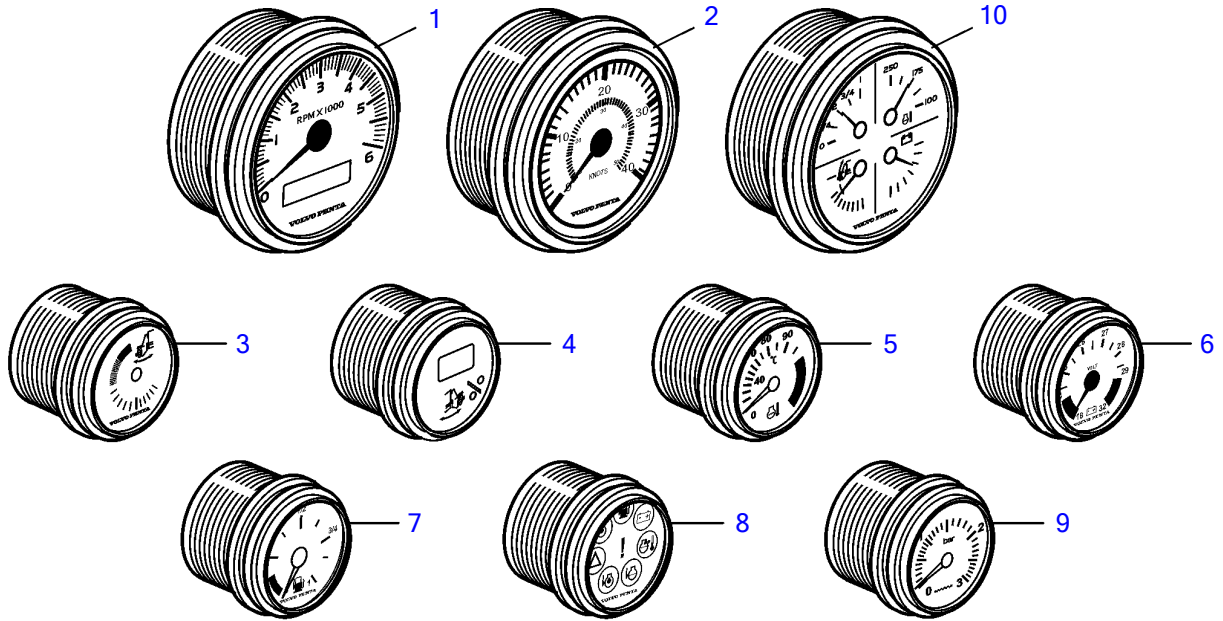

D3-110I-A, D3-110I-B, D3-130A-A, D3-130I-A, D3-130A-B, D3-130I-B, D3-160A-A, D3-160I-A, D3-160A-B, D3-160I-B, D3-190A-B, D3-190I-B

D3-110I-A, D3-110I-B, D3-130A-A, D3-130I-A, D3-130A-B, D3-130I-B, D3-160A-A, D3-160I-A, D3-160A-B, D3-160I-B, D3-190A-B, D3-190I-B

REF	PART NO.	QTY	DESCRIPTION	SEE SEC.	NOTES
1	881647	1	Tachometer		Engine speed/hours, Black D=85mm
	881653	1	Tachometer		Engine speed/hours, White D=85mm
	3586222	1	Kit		Engine speed/hours, text messages, Black D=85mm
	3586223	1	Kit		Engine speed/hours, text messages, White D=85mm
2	874916	1	Speedometer		Black 0-20 knots
	874917	1	Speedometer		Black 0-40 knots
	874929	1	Speedometer		White 0-20 Knots
	874930	1	Speedometer		White 0-40 Knots
3	3812881	1	Instrument		Black analog
	3812911	1	Instrument		White analog
4	881648	1	Trimmer		Black digital
	881654	1	Trimmer		White digital
5	874904	1	Thermometer, coolant water		Black 0-120°C
	874921	1	Thermometer, coolant water		White 0-120°C
	874918	1	Thermometer, coolant water		Black 40-250 °F
	874931	1	Thermometer, coolant water		White 40-250 °F
6	881649	1	Voltmeter		Black
	881658	1	Voltmeter		White
7	874914	1	Fuel gauge		Black D=52mm
	874926	1	Fuel gauge		White D=52mm
8	874915	1	Instrument, alarm		Black D=52mm
	874927	1	Instrument, alarm		White D=52mm
9	874910	1	Turbo pressure gauge		Black 0-3 bar
	874920	1	Turbo pressure gauge		Black 0-45 psi
	874924	1	Turbo pressure gauge		White 0-3 bar
	874933	1	Turbo pressure gauge		White 0-45 psi
10	3885214	1	Instrument		Four in one gauge (oil pressure, coolant temp, fuel level, volt meter)
			• Bulletin P-36-9-3	P-36-9-3-EN	New products in the EVC family
10	3885215	1	Instrument		Four in one gauge (trim analog, coolant temp, fuel level, volt meter)
			• Bulletin P-36-9-3	P-36-9-3-EN	New products in the EVC family
11	874709	1	Mounting kit		Black D=52mm
12	874450	1	• Attaching ring		
13	874448	1	• Ring		
14	874707	1	• Gasket		
15	874708	1	Mounting kit		Black D=85mm
16	874449	1	• Attaching ring		
17	874447	1	• Ring		
18	874706	1	• Gasket		
19	874733	1	Mounting kit		Chrome D=52mm
20	874450	1	• Attaching ring		
21	874731	1	• Ring		
22	874707	1	• Gasket		
23	874732	1	Mounting kit		Chrome D=85mm
24	874449	1	• Attaching ring		
25	874730	1	• Ring		
26	874706	1	• Gasket		
27	881611	1	Brace kit		Black D=52mm
28	881607	1	• Brace		
29	881610	2	• Nut		
30	881609	2	• Stud		
31	874707	1	• Gasket		
32	874448	1	• Ring		
33	881612	1	Brace kit		Black D=85mm
34	881608	1	• Brace		
35	881610	2	• Nut		
36	881609	2	• Stud		
37	874706	1	• Gasket		
38	874447	1	• Ring		
39	881613	1	Brace kit		Chrome D=52mm
40	881607	1	• Brace		
41	881610	2	• Nut		
42	881609	2	• Stud		
43	874707	1	• Gasket		
44	874731	1	• Ring		
45	881614	1	Brace kit		Chrome D=85mm

7744550-30-21550

23768

Upd:2014-05-08

D3-110I-A, D3-110I-B, D3-110I-C, D3-130A-A, D3-130I-A, D3-130A-B, D3-130I-B, D3-130A-C, D3-130I-C, D3-160A-A, D3-160I-A, D3-160A

VOLVO
PENTA