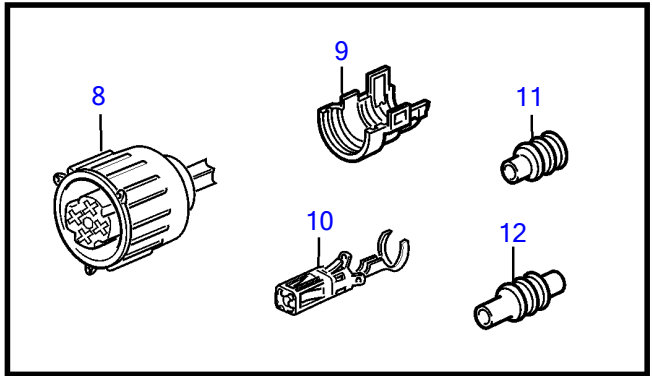

D3-110I-A, D3-110I-B, D3-110I-C, D3-130A-A, D3-130I-A, D3-130A-B, D3-130I-B, D3-130A-C, D3-130I-C, D3-160A-A, D3-160I-A, D3-160A-B, D3-160I-B, D3-160A-C, D3-160I-C, D3-190A-B, D3-190I-B, D3-190A-C, D3-190I-C

18282

D3-110I-A, D3-110I-B, D3-110I-C, D3-130A-A, D3-130I-A, D3-130A-B, D3-130I-B, D3-130A-C, D3-130I-C, D3-160A-A, D3-160I-A, D3-160A-B, D3-160I-B, D3-160A-C, D3-160I-C, D3-190A-B, D3-190I-B, D3-190A-C, D3-190I-C

REF	PART NO.	DESCRIPTION	NOTES
1	846612	Housing	16-pole
2	847005	Sealing collar	L=100mm D=20mm
3	849959	Cable terminal	
4	846611	Housing	16-pole
5	846615	Sealing ring	
6	846647	Block	16-pole
7	849958	Cable terminal	1,6x0,5-1,5mm <sup>2</sup>
8	8159013	Housing	4-pole
9		Adapter	
10	8155901	Cable terminal	
11	8155900	Cable seal	
12	8155899	Sealing plug	
13	1618737	Switch	7-pole
14	853521	Cable terminal	
15	(853498)	Anode kit	Obsolete part, 3-pole
16	873632	Protecting sleeve	
17	9148263	Housing	42-pole
18	970772	Cable seal	1,2-2,1mm <sup>2</sup> blue
	9148107	Seal	1,4-2,0 grey
	25325008	Cable seal	2,2-3mm <sup>2</sup> white
19	9148135	Switch	1,6x0,5-1mm <sup>2</sup>
	970778	Cable terminal	4,8/2,8x0,5-1mm <sup>2</sup>
	970779	Cable terminal	4,8/2,8x1,1-2,5mm <sup>2</sup>
20	8142100	Adapter	
21	977532	Housing	24-pole black
22	977897	Housing	24-pole red
23		• Seal	
24	977533	Insulator retainer	
25	977539	Cable terminal	
26	1079234	Seal	Brown
27	977540	Cable seal	Gray
28	874146	Cable terminal	
29	874142	Housing	8-pole
30	874144	Wedge	Orange
31	874145	Wedge	Orange
32	874143	Housing	8-pole
33	874147	Cable terminal	
34	874271	Resistor, end terminator	
35	874112	Connector unit	From control panel to engine. 23-pole., Use Cable Terminal 874147
36	874092	Connector unit	From engine to control panel. 23-pole., Use Cable Terminal 874146