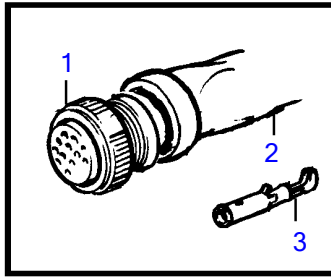

D3-110I-A, D3-110I-B, D3-110I-C, D3-130A-A, D3-130I-A, D3-130A-B, D3-130I-B, D3-130A-C, D3-130I-C, D3-160A-A, D3-160I-A, D3-160A-B, D3-160I-B, D3-160A-C, D3-160I-C, D3-190A-B, D3-190I-B, D3-190A-C, D3-190I-C

REF	PART NO.	DESCRIPTION	NOTES
1	846612	Housing	16-pole
2	847005	Sealing collar	L=100mm D=20mm
3	849959	Cable terminal	
4	846611	Housing	16-pole
5	846615	Sealing ring	
6	846647	Block	16-pole
7	849958	Cable terminal	1,6x0,5-1,5mm <sup>2</sup>
8	8159013	Housing	4-pole
9		Adapter	
10	8155901	Cable terminal	
11	8155900	Cable seal	
12	8155899	Sealing plug	
13	1618737	Switch	7-pole
14	853521	Cable terminal	
15	(853498)	Anode kit	Obsolete part, 3-pole
16	873632	Protecting sleeve	
17	9148263	Housing	42-pole
18	970772	Cable seal	1,2-2,1mm <sup>2</sup> blue
	9148107	Seal	1,4-2,0 grey
	25325008	Cable seal	2,2-3mm <sup>2</sup> white
19	9148135	Switch	1,6x0,5-1mm <sup>2</sup>
	970778	Cable terminal	4,8/2,8x0,5-1mm <sup>2</sup>
	970779	Cable terminal	4,8/2,8x1,1-2,5mm <sup>2</sup>
20	8142100	Adapter	
21	977532	Housing	24-pole black
22	977897	Housing	24-pole red
23		• Seal	
24	977533	Insulator retainer	
25	977539	Cable terminal	
26	1079234	Seal	Brown
27	977540	Cable seal	Gray
28	874146	Cable terminal	
29	874142	Housing	8-pole
30	874144	Wedge	Orange
31	874145	Wedge	Orange
32	874143	Housing	8-pole
33	874147	Cable terminal	
34	874271	Resistor, end terminator	
35	874112	Connector unit	From control panel to engine. 23-pole., Use Cable Terminal 874147
36	874092	Connector unit	From engine to control panel. 23-pole., Use Cable Terminal 874146