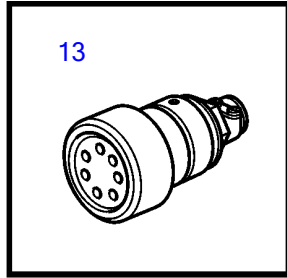

D3-110I-A, D3-110I-B, D3-110I-C, D3-130A-A, D3-130I-A, D3-130A-B, D3-130I-B, D3-130A-C, D3-130I-C, D3-160A-A, D3-160I-A, D3-160A-B, D3-160I-B, D3-160A-C, D3-160I-C, D3-190A-B, D3-190I-B, D3-190A-C, D3-190I-C

18282

D3-110I-A, D3-110I-B, D3-110I-C, D3-130A-A, D3-130I-A, D3-130A-B, D3-130I-B, D3-130A-C, D3-130I-C, D3-160A-A, D3-160I-A, D3-160A-B, D3-160I-B, D3-160A-C, D3-160I-C, D3-190A-B, D3-190I-B, D3-190A-C, D3-190I-C

REF	PART NO.	DESCRIPTION	NOTES
1	846612	Housing	16-pole
2	847005	Sealing collar	L=100mm D=20mm
3	849959	Cable terminal	
4	846611	Housing	16-pole
5	846615	Sealing ring	
6	846647	Block	16-pole
7	849958	Cable terminal	1,6x0,5-1,5mm <sup>2</sup>
8	8159013	Housing	4-pole
9		Adapter	
10	8155901	Cable terminal	
11	8155900	Cable seal	
12	8155899	Sealing plug	
13	1618737	Switch	7-pole
14	853521	Cable terminal	
15	(853498)	Anode kit	Obsolete part, 3-pole
16	873632	Protecting sleeve	
17	9148263	Housing	42-pole
18	970772	Cable seal	1,2-2,1mm <sup>2</sup> blue
	9148107	Seal	1,4-2,0 grey
	25325008	Cable seal	2,2-3mm <sup>2</sup> white
19	9148135	Switch	1,6x0,5-1mm <sup>2</sup>
	970778	Cable terminal	4,8/2,8x0,5-1mm <sup>2</sup>
	970779	Cable terminal	4,8/2,8x1,1-2,5mm <sup>2</sup>
20	8142100	Adapter	
21	977532	Housing	24-pole black
22	977897	Housing	24-pole red
23		• Seal	
24	977533	Insulator retainer	
25	977539	Cable terminal	
26	1079234	Seal	Brown
27	977540	Cable seal	Gray
28	874146	Cable terminal	
29	874142	Housing	8-pole
30	874144	Wedge	Orange
31	874145	Wedge	Orange
32	874143	Housing	8-pole
33	874147	Cable terminal	
34	874271	Resistor, end terminator	
35	874112	Connector unit	From control panel to engine. 23-pole., Use Cable Terminal 874147
36	874092	Connector unit	From engine to control panel. 23-pole., Use Cable Terminal 874146