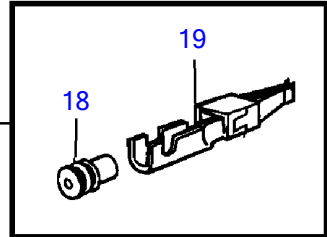

D3-110I-A, D3-110I-B, D3-110I-C, D3-130A-A, D3-130I-A, D3-130A-B, D3-130I-B, D3-130A-C, D3-130I-C, D3-160A-A, D3-160I-A, D3-160A-B, D3-160I-B, D3-160A-C, D3-160I-C, D3-190A-B, D3-190I-B, D3-190A-C, D3-190I-C

18282

D3-110I-A, D3-110I-B, D3-110I-C, D3-130A-A, D3-130I-A, D3-130A-B, D3-130I-B, D3-130A-C, D3-130I-C, D3-160A-A, D3-160I-A, D3-160A-B, D3-160I-B, D3-160A-C, D3-160I-C, D3-190A-B, D3-190I-B, D3-190A-C, D3-190I-C

REF	PART NO.	DESCRIPTION	NOTES
1	846612	Housing	16-pole
2	847005	Sealing collar	L=100mm D=20mm
3	849959	Cable terminal	
4	846611	Housing	16-pole
5	846615	Sealing ring	
6	846647	Block	16-pole
7	849958	Cable terminal	1,6x0,5-1,5mm <sup>2</sup>
8	8159013	Housing	4-pole
9		Adapter	
10	8155901	Cable terminal	
11	8155900	Cable seal	
12	8155899	Sealing plug	
13	1618737	Switch	7-pole
14	853521	Cable terminal	
15	(853498)	Anode kit	Obsolete part, 3-pole
16	873632	Protecting sleeve	
17	9148263	Housing	42-pole
18	970772	Cable seal	1,2-2,1mm <sup>2</sup> blue
	9148107	Seal	1,4-2,0 grey
	25325008	Cable seal	2,2-3mm <sup>2</sup> white
19	9148135	Switch	1,6x0,5-1mm <sup>2</sup>
	970778	Cable terminal	4,8/2,8x0,5-1mm <sup>2</sup>
	970779	Cable terminal	4,8/2,8x1,1-2,5mm <sup>2</sup>
20	8142100	Adapter	
21	977532	Housing	24-pole black
22	977897	Housing	24-pole red
23		• Seal	
24	977533	Insulator retainer	
25	977539	Cable terminal	
26	1079234	Seal	Brown
27	977540	Cable seal	Gray
28	874146	Cable terminal	
29	874142	Housing	8-pole
30	874144	Wedge	Orange
31	874145	Wedge	Orange
32	874143	Housing	8-pole
33	874147	Cable terminal	
34	874271	Resistor, end terminator	
35	874112	Connector unit	From control panel to engine. 23-pole., Use Cable Terminal 874147
36	874092	Connector unit	From engine to control panel. 23-pole., Use Cable Terminal 874146