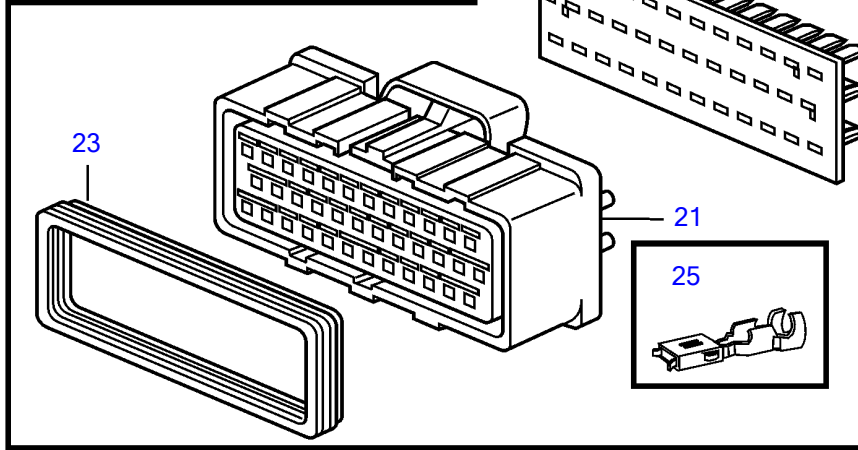

D3-110I-A, D3-110I-B, D3-110I-C, D3-130A-A, D3-130I-A, D3-130A-B, D3-130I-B, D3-130A-C, D3-130I-C, D3-160A-A, D3-160I-A, D3-160A-B, D3-160I-B, D3-160A-C, D3-160I-C, D3-190A-B, D3-190I-B, D3-190A-C, D3-190I-C

18282

D3-110I-A, D3-110I-B, D3-110I-C, D3-130A-A, D3-130I-A, D3-130A-B, D3-130I-B, D3-130A-C, D3-130I-C, D3-160A-A, D3-160I-A, D3-160A-B, D3-160I-B, D3-160A-C, D3-160I-C, D3-190A-B, D3-190I-B, D3-190A-C, D3-190I-C

REF	PART NO.	DESCRIPTION	NOTES
1	846612	Housing	16-pole
2	847005	Sealing collar	L=100mm D=20mm
3	849959	Cable terminal	
4	846611	Housing	16-pole
5	846615	Sealing ring	
6	846647	Block	16-pole
7	849958	Cable terminal	1,6x0,5-1,5mm <sup>2</sup>
8	8159013	Housing	4-pole
9		Adapter	
10	8155901	Cable terminal	
11	8155900	Cable seal	
12	8155899	Sealing plug	
13	1618737	Switch	7-pole
14	853521	Cable terminal	
15	(853498)	Anode kit	Obsolete part, 3-pole
16	873632	Protecting sleeve	
17	9148263	Housing	42-pole
18	970772	Cable seal	1,2-2,1mm <sup>2</sup> blue
	9148107	Seal	1,4-2,0 grey
	25325008	Cable seal	2,2-3mm <sup>2</sup> white
19	9148135	Switch	1,6x0,5-1mm <sup>2</sup>
	970778	Cable terminal	4,8/2,8x0,5-1mm <sup>2</sup>
	970779	Cable terminal	4,8/2,8x1,1-2,5mm <sup>2</sup>
20	8142100	Adapter	
21	977532	Housing	24-pole black
22	977897	Housing	24-pole red
23		• Seal	
24	977533	Insulator retainer	
25	977539	Cable terminal	
26	1079234	Seal	Brown
27	977540	Cable seal	Gray
28	874146	Cable terminal	
29	874142	Housing	8-pole
30	874144	Wedge	Orange
31	874145	Wedge	Orange
32	874143	Housing	8-pole
33	874147	Cable terminal	
34	874271	Resistor, end terminator	
35	874112	Connector unit	From control panel to engine. 23-pole., Use Cable Terminal 874147
36	874092	Connector unit	From engine to control panel. 23-pole., Use Cable Terminal 874146