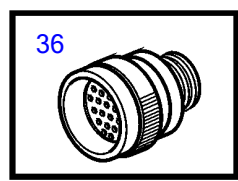

D3-110I-A, D3-110I-B, D3-110I-C, D3-130A-A, D3-130I-A, D3-130A-B, D3-130I-B, D3-130A-C, D3-130I-C, D3-160A-A, D3-160I-A, D3-160A-B, D3-160I-B, D3-160A-C, D3-160I-C, D3-190A-B, D3-190I-B, D3-190A-C, D3-190I-C

REF	PART NO.	DESCRIPTION	NOTES
1	846612	Housing	16-pole
2	847005	Sealing collar	L=100mm D=20mm
3	849959	Cable terminal	
4	846611	Housing	16-pole
5	846615	Sealing ring	
6	846647	Block	16-pole
7	849958	Cable terminal	1,6x0,5-1,5mm <sup>2</sup>
8	8159013	Housing	4-pole
9		Adapter	
10	8155901	Cable terminal	
11	8155900	Cable seal	
12	8155899	Sealing plug	
13	1618737	Switch	7-pole
14	853521	Cable terminal	
15	(853498)	Anode kit	Obsolete part, 3-pole
16	873632	Protecting sleeve	
17	9148263	Housing	42-pole
18	970772	Cable seal	1,2-2,1mm <sup>2</sup> blue
	9148107	Seal	1,4-2,0 grey
	25325008	Cable seal	2,2-3mm <sup>2</sup> white
19	9148135	Switch	1,6x0,5-1mm <sup>2</sup>
	970778	Cable terminal	4,8/2,8x0,5-1mm <sup>2</sup>
	970779	Cable terminal	4,8/2,8x1,1-2,5mm <sup>2</sup>
20	8142100	Adapter	
21	977532	Housing	24-pole black
22	977897	Housing	24-pole red
23		• Seal	
24	977533	Insulator retainer	
25	977539	Cable terminal	
26	1079234	Seal	Brown
27	977540	Cable seal	Gray
28	874146	Cable terminal	
29	874142	Housing	8-pole
30	874144	Wedge	Orange
31	874145	Wedge	Orange
32	874143	Housing	8-pole
33	874147	Cable terminal	
34	874271	Resistor, end terminator	
35	874112	Connector unit	From control panel to engine. 23-pole., Use Cable Terminal 874147
36	874092	Connector unit	From engine to control panel. 23-pole., Use Cable Terminal 874146