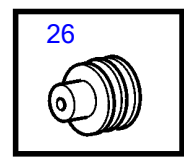

D3-110I-A, D3-110I-B, D3-110I-C, D3-130A-A, D3-130I-A, D3-130A-B, D3-130I-B, D3-130A-C, D3-130I-C, D3-160A-A, D3-160I-A, D3-160A-B, D3-160I-B, D3-160A-C, D3-160I-C, D3-190A-B, D3-190I-B, D3-190A-C, D3-190I-C

REF	PART NO.	DESCRIPTION	NOTES
1	846612	Housing	16-pole
2	847005	Sealing collar	L=100mm D=20mm
3	849959	Cable terminal	
4	846611	Housing	16-pole
5	846615	Sealing ring	
6	846647	Block	16-pole
7	849958	Cable terminal	1,6x0,5-1,5mm <sup>2</sup>
8	8159013	Housing	4-pole
9		Adapter	
10	8155901	Cable terminal	
11	8155900	Cable seal	
12	8155899	Sealing plug	
13	1618737	Switch	7-pole
14	853521	Cable terminal	
15	(853498)	Anode kit	Obsolete part, 3-pole
16	873632	Protecting sleeve	
17	9148263	Housing	42-pole
18	970772	Cable seal	1,2-2,1mm <sup>2</sup> blue
	9148107	Seal	1,4-2,0 grey
	25325008	Cable seal	2,2-3mm <sup>2</sup> white
19	9148135	Switch	1,6x0,5-1mm <sup>2</sup>
	970778	Cable terminal	4,8/2,8x0,5-1mm <sup>2</sup>
	970779	Cable terminal	4,8/2,8x1,1-2,5mm <sup>2</sup>
20	8142100	Adapter	
21	977532	Housing	24-pole black
22	977897	Housing	24-pole red
23		• Seal	
24	977533	Insulator retainer	
25	977539	Cable terminal	
26	1079234	Seal	Brown
27	977540	Cable seal	Gray
28	874146	Cable terminal	
29	874142	Housing	8-pole
30	874144	Wedge	Orange
31	874145	Wedge	Orange
32	874143	Housing	8-pole
33	874147	Cable terminal	
34	874271	Resistor, end terminator	
35	874112	Connector unit	From control panel to engine. 23-pole., Use Cable Terminal 874147
36	874092	Connector unit	From engine to control panel. 23-pole., Use Cable Terminal 874146