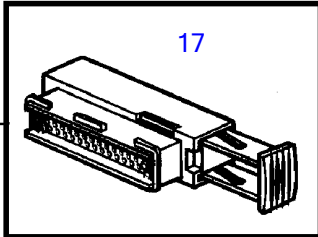

D3-110I-A, D3-110I-B, D3-110I-C, D3-130A-A, D3-130I-A, D3-130A-B, D3-130I-B, D3-130A-C, D3-130I-C, D3-160A-A, D3-160I-A, D3-160A-B, D3-160I-B, D3-160A-C, D3-160I-C, D3-190A-B, D3-190I-B, D3-190A-C, D3-190I-C

18282

D3-110I-A, D3-110I-B, D3-110I-C, D3-130A-A, D3-130I-A, D3-130A-B, D3-130I-B, D3-130A-C, D3-130I-C, D3-160A-A, D3-160I-A, D3-160A-B, D3-160I-B, D3-160A-C, D3-160I-C, D3-190A-B, D3-190I-B, D3-190A-C, D3-190I-C

REF	PART NO.	DESCRIPTION	NOTES
1	846612	Housing	16-pole
2	847005	Sealing collar	L=100mm D=20mm
3	849959	Cable terminal	
4	846611	Housing	16-pole
5	846615	Sealing ring	
6	846647	Block	16-pole
7	849958	Cable terminal	1,6x0,5-1,5mm <sup>2</sup>
8	8159013	Housing	4-pole
9		Adapter	
10	8155901	Cable terminal	
11	8155900	Cable seal	
12	8155899	Sealing plug	
13	1618737	Switch	7-pole
14	853521	Cable terminal	
15	(853498)	Anode kit	Obsolete part, 3-pole
16	873632	Protecting sleeve	
17	9148263	Housing	42-pole
18	970772	Cable seal	1,2-2,1mm <sup>2</sup> blue
	9148107	Seal	1,4-2,0 grey
	25325008	Cable seal	2,2-3mm <sup>2</sup> white
19	9148135	Switch	1,6x0,5-1mm <sup>2</sup>
	970778	Cable terminal	4,8/2,8x0,5-1mm <sup>2</sup>
	970779	Cable terminal	4,8/2,8x1,1-2,5mm <sup>2</sup>
20	8142100	Adapter	
21	977532	Housing	24-pole black
22	977897	Housing	24-pole red
23		• Seal	
24	977533	Insulator retainer	
25	977539	Cable terminal	
26	1079234	Seal	Brown
27	977540	Cable seal	Gray
28	874146	Cable terminal	
29	874142	Housing	8-pole
30	874144	Wedge	Orange
31	874145	Wedge	Orange
32	874143	Housing	8-pole
33	874147	Cable terminal	
34	874271	Resistor, end terminator	
35	874112	Connector unit	From control panel to engine. 23-pole., Use Cable Terminal 874147
36	874092	Connector unit	From engine to control panel. 23-pole., Use Cable Terminal 874146