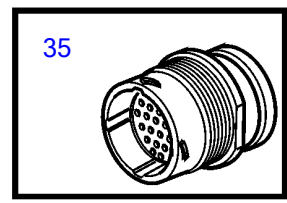

D3-110I-A, D3-110I-B, D3-110I-C, D3-130A-A, D3-130I-A, D3-130A-B, D3-130I-B, D3-130A-C, D3-130I-C, D3-160A-A, D3-160I-A, D3-160A-B, D3-160I-B, D3-160A-C, D3-160I-C, D3-190A-B, D3-190I-B, D3-190A-C, D3-190I-C

REF	PART NO.	DESCRIPTION	NOTES
1	846612	Housing	16-pole
2	847005	Sealing collar	L=100mm D=20mm
3	849959	Cable terminal	
4	846611	Housing	16-pole
5	846615	Sealing ring	
6	846647	Block	16-pole
7	849958	Cable terminal	1,6x0,5-1,5mm <sup>2</sup>
8	8159013	Housing	4-pole
9		Adapter	
10	8155901	Cable terminal	
11	8155900	Cable seal	
12	8155899	Sealing plug	
13	1618737	Switch	7-pole
14	853521	Cable terminal	
15	(853498)	Anode kit	Obsolete part, 3-pole
16	873632	Protecting sleeve	
17	9148263	Housing	42-pole
18	970772	Cable seal	1,2-2,1mm <sup>2</sup> blue
	9148107	Seal	1,4-2,0 grey
	25325008	Cable seal	2,2-3mm <sup>2</sup> white
19	9148135	Switch	1,6x0,5-1mm <sup>2</sup>
	970778	Cable terminal	4,8/2,8x0,5-1mm <sup>2</sup>
	970779	Cable terminal	4,8/2,8x1,1-2,5mm <sup>2</sup>
20	8142100	Adapter	
21	977532	Housing	24-pole black
22	977897	Housing	24-pole red
23		• Seal	
24	977533	Insulator retainer	
25	977539	Cable terminal	
26	1079234	Seal	Brown
27	977540	Cable seal	Gray
28	874146	Cable terminal	
29	874142	Housing	8-pole
30	874144	Wedge	Orange
31	874145	Wedge	Orange
32	874143	Housing	8-pole
33	874147	Cable terminal	
34	874271	Resistor, end terminator	
35	874112	Connector unit	From control panel to engine. 23-pole., Use Cable Terminal 874147
36	874092	Connector unit	From engine to control panel. 23-pole., Use Cable Terminal 874146