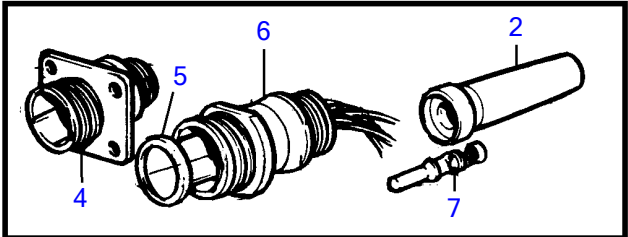

D3-110I-A, D3-110I-B, D3-110I-C, D3-130A-A, D3-130I-A, D3-130A-B, D3-130I-B, D3-130A-C, D3-130I-C, D3-160A-A, D3-160I-A, D3-160A-B, D3-160I-B, D3-160A-C, D3-160I-C, D3-190A-B, D3-190I-B, D3-190A-C, D3-190I-C

REF	PART NO.	DESCRIPTION	NOTES
1	846612	Housing	16-pole
2	847005	Sealing collar	L=100mm D=20mm
3	849959	Cable terminal	
4	846611	Housing	16-pole
5	846615	Sealing ring	
6	846647	Block	16-pole
7	849958	Cable terminal	1,6x0,5-1,5mm <sup>2</sup>
8	8159013	Housing	4-pole
9		Adapter	
10	8155901	Cable terminal	
11	8155900	Cable seal	
12	8155899	Sealing plug	
13	1618737	Switch	7-pole
14	853521	Cable terminal	
15	(853498)	Anode kit	Obsolete part, 3-pole
16	873632	Protecting sleeve	
17	9148263	Housing	42-pole
18	970772	Cable seal	1,2-2,1mm <sup>2</sup> blue
	9148107	Seal	1,4-2,0 grey
	25325008	Cable seal	2,2-3mm <sup>2</sup> white
19	9148135	Switch	1,6x0,5-1mm <sup>2</sup>
	970778	Cable terminal	4,8/2,8x0,5-1mm <sup>2</sup>
	970779	Cable terminal	4,8/2,8x1,1-2,5mm <sup>2</sup>
20	8142100	Adapter	
21	977532	Housing	24-pole black
22	977897	Housing	24-pole red
23		• Seal	
24	977533	Insulator retainer	
25	977539	Cable terminal	
26	1079234	Seal	Brown
27	977540	Cable seal	Gray
28	874146	Cable terminal	
29	874142	Housing	8-pole
30	874144	Wedge	Orange
31	874145	Wedge	Orange
32	874143	Housing	8-pole
33	874147	Cable terminal	
34	874271	Resistor, end terminator	
35	874112	Connector unit	From control panel to engine. 23-pole., Use Cable Terminal 874147
36	874092	Connector unit	From engine to control panel. 23-pole., Use Cable Terminal 874146