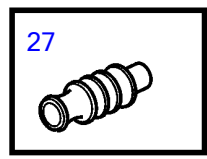

D3-110I-A, D3-110I-B, D3-110I-C, D3-130A-A, D3-130I-A, D3-130A-B, D3-130I-B, D3-130A-C, D3-130I-C, D3-160A-A, D3-160I-A, D3-160A-B, D3-160I-B, D3-160A-C, D3-160I-C, D3-190A-B, D3-190I-B, D3-190A-C, D3-190I-C

REF	PART NO.	DESCRIPTION	NOTES
1	846612	Housing	16-pole
2	847005	Sealing collar	L=100mm D=20mm
3	849959	Cable terminal	
4	846611	Housing	16-pole
5	846615	Sealing ring	
6	846647	Block	16-pole
7	849958	Cable terminal	1,6x0,5-1,5mm <sup>2</sup>
8	8159013	Housing	4-pole
9		Adapter	
10	8155901	Cable terminal	
11	8155900	Cable seal	
12	8155899	Sealing plug	
13	1618737	Switch	7-pole
14	853521	Cable terminal	
15	(853498)	Anode kit	Obsolete part, 3-pole
16	873632	Protecting sleeve	
17	9148263	Housing	42-pole
18	970772	Cable seal	1,2-2,1mm <sup>2</sup> blue
	9148107	Seal	1,4-2,0 grey
	25325008	Cable seal	2,2-3mm <sup>2</sup> white
19	9148135	Switch	1,6x0,5-1mm <sup>2</sup>
	970778	Cable terminal	4,8/2,8x0,5-1mm <sup>2</sup>
	970779	Cable terminal	4,8/2,8x1,1-2,5mm <sup>2</sup>
20	8142100	Adapter	
21	977532	Housing	24-pole black
22	977897	Housing	24-pole red
23		• Seal	
24	977533	Insulator retainer	
25	977539	Cable terminal	
26	1079234	Seal	Brown
27	977540	Cable seal	Gray
28	874146	Cable terminal	
29	874142	Housing	8-pole
30	874144	Wedge	Orange
31	874145	Wedge	Orange
32	874143	Housing	8-pole
33	874147	Cable terminal	
34	874271	Resistor, end terminator	
35	874112	Connector unit	From control panel to engine. 23-pole., Use Cable Terminal 874147
36	874092	Connector unit	From engine to control panel. 23-pole., Use Cable Terminal 874146