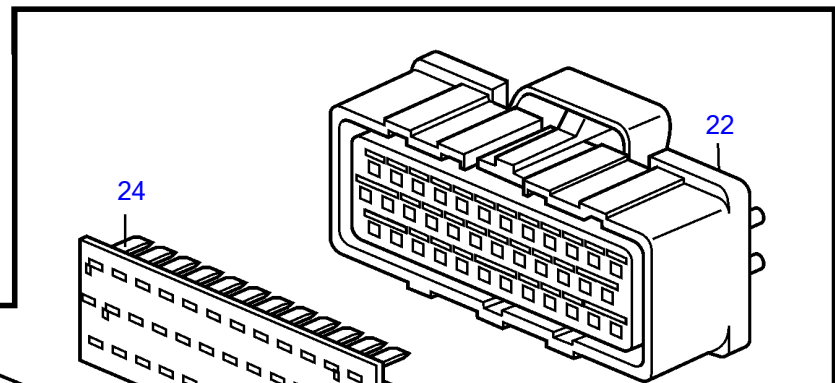

D3-110I-A, D3-110I-B, D3-110I-C, D3-130A-A, D3-130I-A, D3-130A-B, D3-130I-B, D3-130A-C, D3-130I-C, D3-160A-A, D3-160I-A, D3-160A-B, D3-160I-B, D3-160A-C, D3-160I-C, D3-190A-B, D3-190I-B, D3-190A-C, D3-190I-C

18282

D3-110I-A, D3-110I-B, D3-110I-C, D3-130A-A, D3-130I-A, D3-130A-B, D3-130I-B, D3-130A-C, D3-130I-C, D3-160A-A, D3-160I-A, D3-160A-B, D3-160I-B, D3-160A-C, D3-160I-C, D3-190A-B, D3-190I-B, D3-190A-C, D3-190I-C

REF	PART NO.	DESCRIPTION	NOTES
1	846612	Housing	16-pole
2	847005	Sealing collar	L=100mm D=20mm
3	849959	Cable terminal	
4	846611	Housing	16-pole
5	846615	Sealing ring	
6	846647	Block	16-pole
7	849958	Cable terminal	1,6x0,5-1,5mm <sup>2</sup>
8	8159013	Housing	4-pole
9		Adapter	
10	8155901	Cable terminal	
11	8155900	Cable seal	
12	8155899	Sealing plug	
13	1618737	Switch	7-pole
14	853521	Cable terminal	
15	(853498)	Anode kit	Obsolete part, 3-pole
16	873632	Protecting sleeve	
17	9148263	Housing	42-pole
18	970772	Cable seal	1,2-2,1mm <sup>2</sup> blue
	9148107	Seal	1,4-2,0 grey
	25325008	Cable seal	2,2-3mm <sup>2</sup> white
19	9148135	Switch	1,6x0,5-1mm <sup>2</sup>
	970778	Cable terminal	4,8/2,8x0,5-1mm <sup>2</sup>
	970779	Cable terminal	4,8/2,8x1,1-2,5mm <sup>2</sup>
20	8142100	Adapter	
21	977532	Housing	24-pole black
22	977897	Housing	24-pole red
23		• Seal	
24	977533	Insulator retainer	
25	977539	Cable terminal	
26	1079234	Seal	Brown
27	977540	Cable seal	Gray
28	874146	Cable terminal	
29	874142	Housing	8-pole
30	874144	Wedge	Orange
31	874145	Wedge	Orange
32	874143	Housing	8-pole
33	874147	Cable terminal	
34	874271	Resistor, end terminator	
35	874112	Connector unit	From control panel to engine. 23-pole., Use Cable Terminal 874147
36	874092	Connector unit	From engine to control panel. 23-pole., Use Cable Terminal 874146