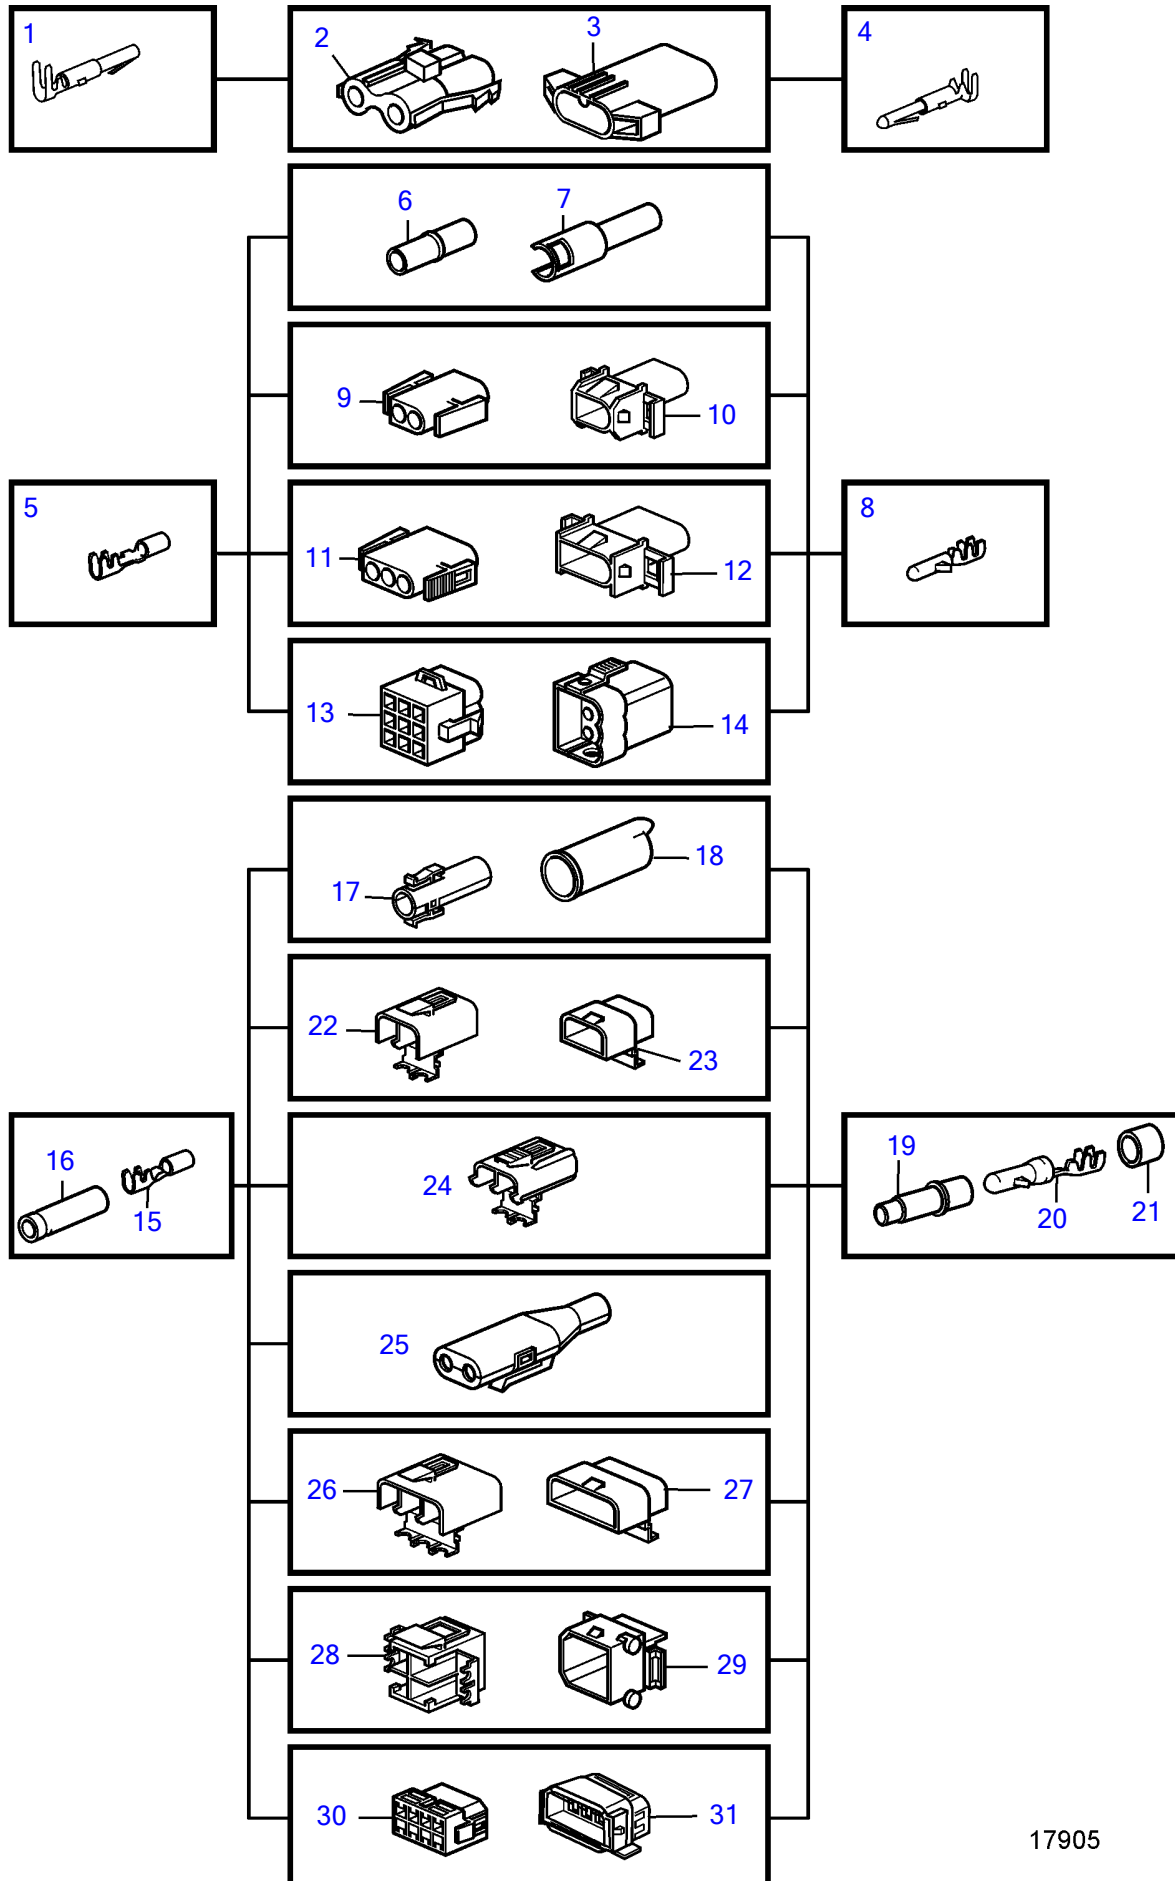

D3-110I-A, D3-110I-B, D3-110I-C, D3-130A-A, D3-130I-A, D3-130A-B, D3-130I-B, D3-130A-C, D3-130I-C, D3-160A-A, D3-160I-A, D3-160A-B, D3-160I-B, D3-160A-C, D3-160I-C, D3-190A-B, D3-190I-B, D3-190A-C, D3-190I-C

17905

D3-110I-A, D3-110I-B, D3-110I-C, D3-130A-A, D3-130I-A, D3-130A-B, D3-130I-B, D3-130A-C, D3-130I-C, D3-160A-A, D3-160I-A, D3-160A-B, D3-160I-B, D3-160A-C, D3-160I-C, D3-190A-B, D3-190I-B, D3-190A-C, D3-190I-C

REF	PART NO.	DESCRIPTION	NOTES
1	946038	Cable terminal	2,1x0,5-1mm <sup>2</sup>
2	944224	Housing	2-pole
3	944223	Housing	2-pole
4		Cable terminal	Not marketed by Volvo Penta., 2,1x0,5-1mm <sup>2</sup>
5	965822	Cable terminal	3,5x1,1-2,5mm <sup>2</sup>
	948289	Cable terminal	3,5x2,5-4,0mm <sup>2</sup>
6	949584	Housing	3,5x1 natural
7	949583	Housing	3,5x1 natural
8	969831	Cable terminal	3,5x0,5-1mm <sup>2</sup>
	965824	Cable terminal	3,5x1,1-2,5mm <sup>2</sup>
	965825	Cable terminal	3,5x2,6-4,0mm <sup>2</sup>
9	948996	Housing	3,5x2 natural
10	948995	Housing	3,5x2 natural
11	948296	Housing	3,5x3 natural
12	948297	Housing	3,5x3 natural
13	948294	Housing	3,5x9 natural
14	948295	Housing	3,5x9 natural
15	949371	Cable terminal	3,5x0,75-1,5mm <sup>2</sup>
	1598753	Insulator	3,5x2,5-4,5mm <sup>2</sup>
16	1598753	Insulator	
17	1307035	Housing	1-pole
18	1308436	Housing	1-pole
19	1608765	Insulator	
20	965824	Cable terminal	3,5x2,5-4,5mm <sup>2</sup>
21	1608766	Sealing	
22	1307048	Housing	2-pole
23	1307049	Housing	2-pole
24	970753	Housing	2-pole
25	1624477	Housing	2-pole
26	1259828	Housing	3-pole
27	3523442	Pin housing	3-polig (1259829)
28	1259830	Housing	4-pole
29	1259831	Housing	4-pole
30	966812	Housing	8-pole
31	967809	Housing	8-pole