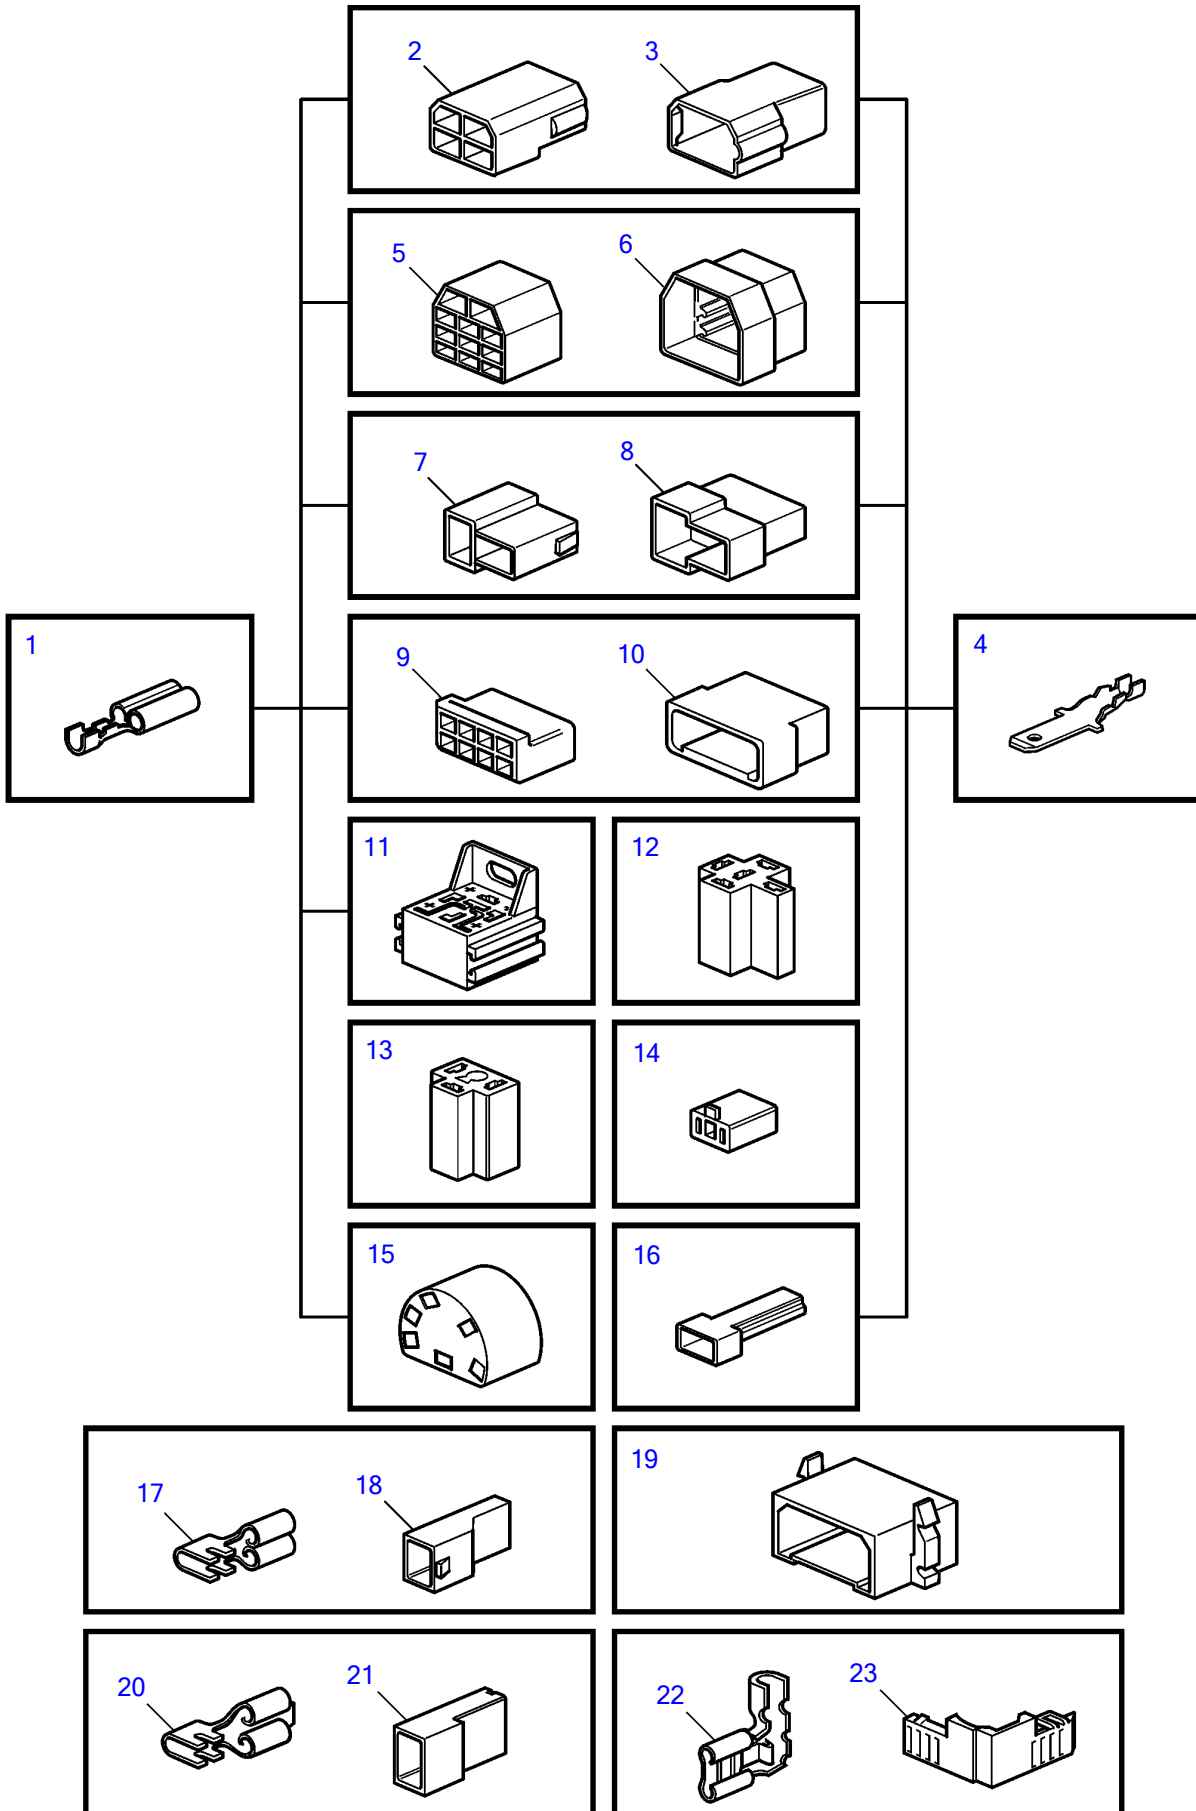

D3-110I-A, D3-110I-B, D3-110I-C, D3-130A-A, D3-130I-A, D3-130A-B, D3-130I-B, D3-130A-C, D3-130I-C, D3-160A-A, D3-160I-A, D3-160A-B, D3-160I-B, D3-160A-C, D3-160I-C, D3-190A-B, D3-190I-B, D3-190A-C, D3-190I-C

REF	PART NO.	DESCRIPTION	NOTES
1	973150	Cable terminal	6,3x0,8x1,1-2,5mm ²
	949206	Cable terminal	6,3x0,8x4,0-6,0mm ²
2	948856	Housing	6,3x4 natural
3	948855	Housing	6,3x4 natural
4	973117	Cable terminal	6,3x0,8x0,5-1,0mm ²
	881487	Cable terminal	6,3x0,8x0,75-2,5mm ²
	881488	Cable terminal	6,3x0,8x4,0-6,0mm ²
5	945830	Housing	6,3x11 natural
6	945831	Tab housing	6,3x11 natural
7	958210	Housing	6,3x2 black
8	958209	Housing	6,3x2 black
9	944076	Housing	6,3x8 natural
10	948857	Housing	6,3x8 natural
11	977184	Housing	6,3x5x4,8/2,8x4
12	1214948	Housing	6,3x5 black
13	945469	Housing	6,3x3 black
14	1578937	Housing	6,3x2 natural
15	828624	Receptacle housing	6,3x6
16		Housing	6,3x1 black
17	949405	Cable terminal	4,8x1,1-2,5mm ²
18	947848	Housing	4,8x1 natural
19	944077	Housing	6,3x8 natural
20	881483	Cable terminal	6,3x0,8x1,1-2,5mm ²
	881484	Cable terminal	6,3x0,8x4,0-6,0mm ²
21	949597	Housing	6,3x1 natural
	943511	Housing	6,3x1 natural
22	881489	Cable terminal	6,3x0,8x1,1-2,5
23	944221	Housing	6,3x1 natural