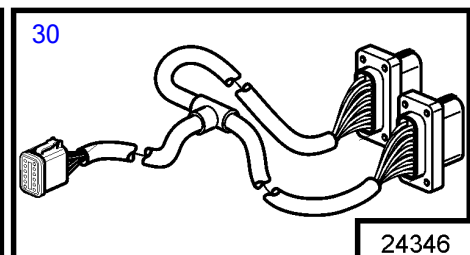

D3-110I-C, D3-130A-C, D3-130I-C, D3-160A-C, D3-160I-C, D3-190A-C, D3-190I-C

24346

D3-110I-C, D3-130A-C, D3-130I-C, D3-160A-C, D3-160I-C, D3-190A-C, D3-190I-C

REF	PART NO.	QTY	DESCRIPTION	SEE SEC.	NOTES
1	881801	1	Wiring harness		Included in EVC cable kit 3587052., L=2,0m
2	3587071	1	Starter switch		
	3587070	1	Starter switch		Kit with 2 key switch with identical key.
3	859953	1	• Key		State key code when ordering
			• Bulletin 49-30	49-30-EN	Key P/N 859953
4	21339317	1	Control unit		
	3589927	1	Software		Warehouse programming. This p/n can not be ordered, but will be used for invoicing.
	3589926	1	Software		Vodia-programming. This p/n can not be ordered, but will be used for invoicing.
5	21207240	1	Wiring harness		ECU to engine
6	3587054	1	Sensor		Through hull
7	3587055	1	Sensor		Mounted on transom
8	874840	1	Sensor		Replaced by 3812291
	3812291	1	Sensor kit		Replaced by 21575479
	21575479	1	Sensor kit		
9	873772	1	• Tank sensor		
10	3807228	1	Wiring harness		For trim instrument and instrument light, L=0.5m
11	3807229	1	Wiring harness		For fuel level sender, L=5.0m
12	3885806	1	Wiring harness		For trim pump and trim sender, Included in EVC cable kit 3587052., L=5.0m
13	3842733	1	Extension cable'verl		L=3.0m, 6-Way
	3842734	1	Extension cable'verl		L=5.0m, 6-Way
	3842735	1	Extension cable'verl		L=7.0m, 6-Way
	3842736	1	Extension cable'verl		L=9.0m, 6-Way
	3842737	1	Extension cable'verl		L=11.0m, 6-Way
14	888248	1	Extension cable'verl		Multilink., L=10.0' (3.0m), 8-way.
	888249	1	Extension cable'verl		L=5.0m, 8-way.
	888250	1	Extension cable'verl		L=23.0' (7.0m), 8-way.
	888251	1	Extension cable'verl		L=9.0m, 8-way.
	888253	1	Extension cable'verl		L=11,00m, 8-way.
15	3840433	1	Sealing plug		Plug for connection in HIU when reverse gear is used.
16	3884818	1	Display, kit		Replaced by 3849972
	3849972	1	Display		Replaced by 3595108
	3595108	1	Display		Replaced by 21173162
	21173162	1	Display		
17		1	• Display		
18	830928	4	• Stud		
19	830930	4	• Wing nut		
20	3588207	1	• Cable kit		
21	3848966	1	Control unit		
			• Bulletin P-38-1-1	P-38-1-1-EN	ADU - Automatic Dimmer Unit
22	873112	1	Position sensor		SOLAS
23	3594603	1	Wiring harness		SOLAS
24	856337	1	Automatic fuse		50A, SOLAS
25	3594644	1	Wiring harness		SOLAS
26	3885810	1	Wiring harness		For trim pump control
27	873765	1	Relay		
28	21427463	1	Cable		For multilink aux-relay
29	21371661	1	Cable kit		Diode kit
			• Bulletin P-36-9-4	P-36-9-4-EN	Diode kit for engine control units on D3/EDC15 engines
30	21755546	1	Cable		