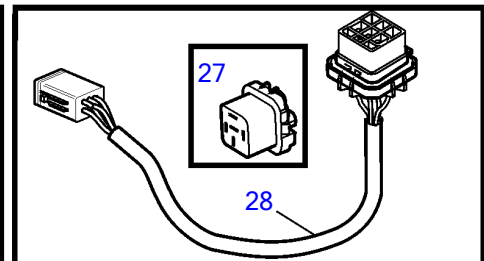

D3-110I-C, D3-130A-C, D3-130I-C, D3-160A-C, D3-160I-C, D3-190A-C, D3-190I-C

24346

D3-110I-C, D3-130A-C, D3-130I-C, D3-160A-C, D3-160I-C, D3-190A-C, D3-190I-C

REF	PART NO.	QTY	DESCRIPTION	SEE SEC.	NOTES
1	881801	1	Wiring harness		Included in EVC cable kit 3587052., L=2,0m
2	3587071	1	Starter switch		
	3587070	1	Starter switch		Kit with 2 key switch with identical key.
3	859953	1	• Key		State key code when ordering
			• Bulletin 49-30	49-30-EN	Key P/N 859953
4	21339317	1	Control unit		
	3589927	1	Software		Warehouse programming. This p/n can not be ordered, but will be used for invoicing.
	3589926	1	Software		Vodia-programming. This p/n can not be ordered, but will be used for invoicing.
5	21207240	1	Wiring harness		ECU to engine
6	3587054	1	Sensor		Through hull
7	3587055	1	Sensor		Mounted on transom
8	874840	1	Sensor		Replaced by 3812291
	3812291	1	Sensor kit		Replaced by 21575479
	21575479	1	Sensor kit		
9	873772	1	• Tank sensor		
10	3807228	1	Wiring harness		For trim instrument and instrument light, L=0.5m
11	3807229	1	Wiring harness		For fuel level sender, L=5.0m
12	3885806	1	Wiring harness		For trim pump and trim sender, Included in EVC cable kit 3587052., L=5.0m
13	3842733	1	Extension cable'verl		L=3.0m, 6-Way
	3842734	1	Extension cable'verl		L=5.0m, 6-Way
	3842735	1	Extension cable'verl		L=7.0m, 6-Way
	3842736	1	Extension cable'verl		L=9.0m, 6-Way
	3842737	1	Extension cable'verl		L=11.0m, 6-Way
14	888248	1	Extension cable'verl		Multilink., L=10.0' (3.0m), 8-way.
	888249	1	Extension cable'verl		L=5.0m, 8-way.
	888250	1	Extension cable'verl		L=23.0' (7.0m), 8-way.
	888251	1	Extension cable'verl		L=9.0m, 8-way.
	888253	1	Extension cable'verl		L=11,00m, 8-way.
15	3840433	1	Sealing plug		Plug for connection in HIU when reverse gear is used.
16	3884818	1	Display, kit		Replaced by 3849972
	3849972	1	Display		Replaced by 3595108
	3595108	1	Display		Replaced by 21173162
	21173162	1	Display		
17		1	• Display		
18	830928	4	• Stud		
19	830930	4	• Wing nut		
20	3588207	1	• Cable kit		
21	3848966	1	Control unit		
			• Bulletin P-38-1-1	P-38-1-1-EN	ADU - Automatic Dimmer Unit
22	873112	1	Position sensor		SOLAS
23	3594603	1	Wiring harness		SOLAS
24	856337	1	Automatic fuse		50A, SOLAS
25	3594644	1	Wiring harness		SOLAS
26	3885810	1	Wiring harness		For trim pump control
27	873765	1	Relay		
28	21427463	1	Cable		For multilink aux-relay
29	21371661	1	Cable kit		Diode kit
			• Bulletin P-36-9-4	P-36-9-4-EN	Diode kit for engine control units on D3/EDC15 engines
30	21755546	1	Cable		