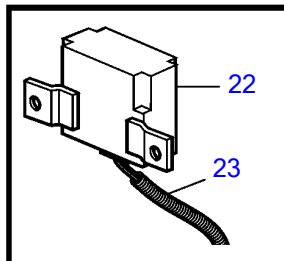

D3-110I-C, D3-130A-C, D3-130I-C, D3-160A-C, D3-160I-C, D3-190A-C, D3-190I-C

24346

D3-110I-C, D3-130A-C, D3-130I-C, D3-160A-C, D3-160I-C, D3-190A-C, D3-190I-C

REF	PART NO.	QTY	DESCRIPTION	SEE SEC.	NOTES
1	881801	1	Wiring harness		Included in EVC cable kit 3587052., L=2,0m
2	3587071	1	Starter switch		
	3587070	1	Starter switch		Kit with 2 key switch with identical key.
3	859953	1	• Key		State key code when ordering
			• Bulletin 49-30	49-30-EN	Key P/N 859953
4	21339317	1	Control unit		
	3589927	1	Software		Warehouse programming. This p/n can not be ordered, but will be used for invoicing.
	3589926	1	Software		Vodia-programming. This p/n can not be ordered, but will be used for invoicing.
5	21207240	1	Wiring harness		ECU to engine
6	3587054	1	Sensor		Through hull
7	3587055	1	Sensor		Mounted on transom
8	874840	1	Sensor		Replaced by 3812291
	3812291	1	Sensor kit		Replaced by 21575479
	21575479	1	Sensor kit		
9	873772	1	• Tank sensor		
10	3807228	1	Wiring harness		For trim instrument and instrument light, L=0.5m
11	3807229	1	Wiring harness		For fuel level sender, L=5.0m
12	3885806	1	Wiring harness		For trim pump and trim sender, Included in EVC cable kit 3587052., L=5.0m
13	3842733	1	Extension cable'verl		L=3.0m, 6-Way
	3842734	1	Extension cable'verl		L=5.0m, 6-Way
	3842735	1	Extension cable'verl		L=7.0m, 6-Way
	3842736	1	Extension cable'verl		L=9.0m, 6-Way
	3842737	1	Extension cable'verl		L=11.0m, 6-Way
14	888248	1	Extension cable'verl		Multilink., L=10.0' (3.0m), 8-way.
	888249	1	Extension cable'verl		L=5.0m, 8-way.
	888250	1	Extension cable'verl		L=23.0' (7.0m), 8-way.
	888251	1	Extension cable'verl		L=9.0m, 8-way.
	888253	1	Extension cable'verl		L=11,00m, 8-way.
15	3840433	1	Sealing plug		Plug for connection in HIU when reverse gear is used.
16	3884818	1	Display, kit		Replaced by 3849972
	3849972	1	Display		Replaced by 3595108
	3595108	1	Display		Replaced by 21173162
	21173162	1	Display		
17		1	• Display		
18	830928	4	• Stud		
19	830930	4	• Wing nut		
20	3588207	1	• Cable kit		
21	3848966	1	Control unit		
			• Bulletin P-38-1-1	P-38-1-1-EN	ADU - Automatic Dimmer Unit
22	873112	1	Position sensor		SOLAS
23	3594603	1	Wiring harness		SOLAS
24	856337	1	Automatic fuse		50A, SOLAS
25	3594644	1	Wiring harness		SOLAS
26	3885810	1	Wiring harness		For trim pump control
27	873765	1	Relay		
28	21427463	1	Cable		For multilink aux-relay
29	21371661	1	Cable kit		Diode kit
			• Bulletin P-36-9-4	P-36-9-4-EN	Diode kit for engine control units on D3/EDC15 engines
30	21755546	1	Cable		