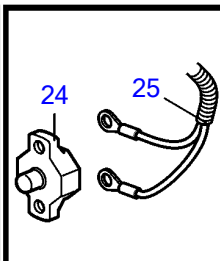

D3-110I-C, D3-130A-C, D3-130I-C, D3-160A-C, D3-160I-C, D3-190A-C, D3-190I-C

24346

D3-110I-C, D3-130A-C, D3-130I-C, D3-160A-C, D3-160I-C, D3-190A-C, D3-190I-C

REF	PART NO.	QTY	DESCRIPTION	SEE SEC.	NOTES
1	881801	1	Wiring harness		Included in EVC cable kit 3587052., L=2,0m
2	3587071	1	Starter switch		
	3587070	1	Starter switch		Kit with 2 key switch with identical key.
3	859953	1	• Key		State key code when ordering
			• Bulletin 49-30	49-30-EN	Key P/N 859953
4	21339317	1	Control unit		
	3589927	1	Software		Warehouse programming. This p/n can not be ordered, but will be used for invoicing.
	3589926	1	Software		Vodia-programming. This p/n can not be ordered, but will be used for invoicing.
5	21207240	1	Wiring harness		ECU to engine
6	3587054	1	Sensor		Through hull
7	3587055	1	Sensor		Mounted on transom
8	874840	1	Sensor		Replaced by 3812291
	3812291	1	Sensor kit		Replaced by 21575479
	21575479	1	Sensor kit		
9	873772	1	• Tank sensor		
10	3807228	1	Wiring harness		For trim instrument and instrument light, L=0.5m
11	3807229	1	Wiring harness		For fuel level sender, L=5.0m
12	3885806	1	Wiring harness		For trim pump and trim sender, Included in EVC cable kit 3587052., L=5.0m
13	3842733	1	Extension cable'verl		L=3.0m, 6-Way
	3842734	1	Extension cable'verl		L=5.0m, 6-Way
	3842735	1	Extension cable'verl		L=7.0m, 6-Way
	3842736	1	Extension cable'verl		L=9.0m, 6-Way
	3842737	1	Extension cable'verl		L=11.0m, 6-Way
14	888248	1	Extension cable'verl		Multilink., L=10.0' (3.0m), 8-way.
	888249	1	Extension cable'verl		L=5.0m, 8-way.
	888250	1	Extension cable'verl		L=23.0' (7.0m), 8-way.
	888251	1	Extension cable'verl		L=9.0m, 8-way.
	888253	1	Extension cable'verl		L=11,00m, 8-way.
15	3840433	1	Sealing plug		Plug for connection in HIU when reverse gear is used.
16	3884818	1	Display, kit		Replaced by 3849972
	3849972	1	Display		Replaced by 3595108
	3595108	1	Display		Replaced by 21173162
	21173162	1	Display		
17		1	• Display		
18	830928	4	• Stud		
19	830930	4	• Wing nut		
20	3588207	1	• Cable kit		
21	3848966	1	Control unit		
			• Bulletin P-38-1-1	P-38-1-1-EN	ADU - Automatic Dimmer Unit
22	873112	1	Position sensor		SOLAS
23	3594603	1	Wiring harness		SOLAS
24	856337	1	Automatic fuse		50A, SOLAS
25	3594644	1	Wiring harness		SOLAS
26	3885810	1	Wiring harness		For trim pump control
27	873765	1	Relay		
28	21427463	1	Cable		For multilink aux-relay
29	21371661	1	Cable kit		Diode kit
			• Bulletin P-36-9-4	P-36-9-4-EN	Diode kit for engine control units on D3/EDC15 engines
30	21755546	1	Cable		