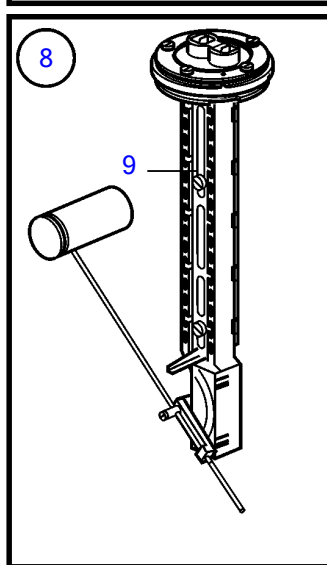

D3-110I-C, D3-130A-C, D3-130I-C, D3-160A-C, D3-160I-C, D3-190A-C, D3-190I-C

24346

D3-110I-C, D3-130A-C, D3-130I-C, D3-160A-C, D3-160I-C, D3-190A-C, D3-190I-C

REF	PART NO.	QTY	DESCRIPTION	SEE SEC.	NOTES
1	881801	1	Wiring harness		Included in EVC cable kit 3587052., L=2,0m
2	3587071	1	Starter switch		
	3587070	1	Starter switch		Kit with 2 key switch with identical key.
3	859953	1	• Key		State key code when ordering
			• Bulletin 49-30	49-30-EN	Key P/N 859953
4	21339317	1	Control unit		
	3589927	1	Software		Warehouse programming. This p/n can not be ordered, but will be used for invoicing.
	3589926	1	Software		Vodia-programming. This p/n can not be ordered, but will be used for invoicing.
5	21207240	1	Wiring harness		ECU to engine
6	3587054	1	Sensor		Through hull
7	3587055	1	Sensor		Mounted on transom
8	874840	1	Sensor		Replaced by 3812291
	3812291	1	Sensor kit		Replaced by 21575479
	21575479	1	Sensor kit		
9	873772	1	• Tank sensor		
10	3807228	1	Wiring harness		For trim instrument and instrument light, L=0.5m
11	3807229	1	Wiring harness		For fuel level sender, L=5.0m
12	3885806	1	Wiring harness		For trim pump and trim sender, Included in EVC cable kit 3587052., L=5.0m
13	3842733	1	Extension cable'verl		L=3.0m, 6-Way
	3842734	1	Extension cable'verl		L=5.0m, 6-Way
	3842735	1	Extension cable'verl		L=7.0m, 6-Way
	3842736	1	Extension cable'verl		L=9.0m, 6-Way
	3842737	1	Extension cable'verl		L=11.0m, 6-Way
14	888248	1	Extension cable'verl		Multilink., L=10.0' (3.0m), 8-way.
	888249	1	Extension cable'verl		L=5.0m, 8-way.
	888250	1	Extension cable'verl		L=23.0' (7.0m), 8-way.
	888251	1	Extension cable'verl		L=9.0m, 8-way.
	888253	1	Extension cable'verl		L=11,00m, 8-way.
15	3840433	1	Sealing plug		Plug for connection in HIU when reverse gear is used.
16	3884818	1	Display, kit		Replaced by 3849972
	3849972	1	Display		Replaced by 3595108
	3595108	1	Display		Replaced by 21173162
	21173162	1	Display		
17		1	• Display		
18	830928	4	• Stud		
19	830930	4	• Wing nut		
20	3588207	1	• Cable kit		
21	3848966	1	Control unit		
			• Bulletin P-38-1-1	P-38-1-1-EN	ADU - Automatic Dimmer Unit
22	873112	1	Position sensor		SOLAS
23	3594603	1	Wiring harness		SOLAS
24	856337	1	Automatic fuse		50A, SOLAS
25	3594644	1	Wiring harness		SOLAS
26	3885810	1	Wiring harness		For trim pump control
27	873765	1	Relay		
28	21427463	1	Cable		For multilink aux-relay
29	21371661	1	Cable kit		Diode kit
			• Bulletin P-36-9-4	P-36-9-4-EN	Diode kit for engine control units on D3/EDC15 engines
30	21755546	1	Cable		