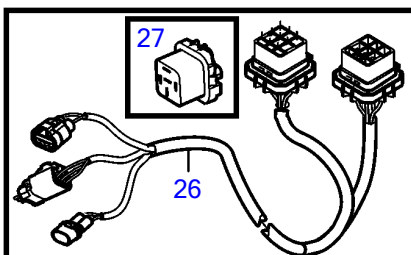

D3-110I-C, D3-130A-C, D3-130I-C, D3-160A-C, D3-160I-C, D3-190A-C, D3-190I-C

24346

D3-110I-C, D3-130A-C, D3-130I-C, D3-160A-C, D3-160I-C, D3-190A-C, D3-190I-C

REF	PART NO.	QTY	DESCRIPTION	SEE SEC.	NOTES
1	881801	1	Wiring harness		Included in EVC cable kit 3587052., L=2,0m
2	3587071	1	Starter switch		
	3587070	1	Starter switch		Kit with 2 key switch with identical key.
3	859953	1	• Key		State key code when ordering
			• Bulletin 49-30	49-30-EN	Key P/N 859953
4	21339317	1	Control unit		
	3589927	1	Software		Warehouse programming. This p/n can not be ordered, but will be used for invoicing.
	3589926	1	Software		Vodia-programming. This p/n can not be ordered, but will be used for invoicing.
5	21207240	1	Wiring harness		ECU to engine
6	3587054	1	Sensor		Through hull
7	3587055	1	Sensor		Mounted on transom
8	874840	1	Sensor		Replaced by 3812291
	3812291	1	Sensor kit		Replaced by 21575479
	21575479	1	Sensor kit		
9	873772	1	• Tank sensor		
10	3807228	1	Wiring harness		For trim instrument and instrument light, L=0.5m
11	3807229	1	Wiring harness		For fuel level sender, L=5.0m
12	3885806	1	Wiring harness		For trim pump and trim sender, Included in EVC cable kit 3587052., L=5.0m
13	3842733	1	Extension cable'verl		L=3.0m, 6-Way
	3842734	1	Extension cable'verl		L=5.0m, 6-Way
	3842735	1	Extension cable'verl		L=7.0m, 6-Way
	3842736	1	Extension cable'verl		L=9.0m, 6-Way
	3842737	1	Extension cable'verl		L=11.0m, 6-Way
14	888248	1	Extension cable'verl		Multilink., L=10.0' (3.0m), 8-way.
	888249	1	Extension cable'verl		L=5.0m, 8-way.
	888250	1	Extension cable'verl		L=23.0' (7.0m), 8-way.
	888251	1	Extension cable'verl		L=9.0m, 8-way.
	888253	1	Extension cable'verl		L=11,00m, 8-way.
15	3840433	1	Sealing plug		Plug for connection in HIU when reverse gear is used.
16	3884818	1	Display, kit		Replaced by 3849972
	3849972	1	Display		Replaced by 3595108
	3595108	1	Display		Replaced by 21173162
	21173162	1	Display		
17		1	• Display		
18	830928	4	• Stud		
19	830930	4	• Wing nut		
20	3588207	1	• Cable kit		
21	3848966	1	Control unit		
			• Bulletin P-38-1-1	P-38-1-1-EN	ADU - Automatic Dimmer Unit
22	873112	1	Position sensor		SOLAS
23	3594603	1	Wiring harness		SOLAS
24	856337	1	Automatic fuse		50A, SOLAS
25	3594644	1	Wiring harness		SOLAS
26	3885810	1	Wiring harness		For trim pump control
27	873765	1	Relay		
28	21427463	1	Cable		For multilink aux-relay
29	21371661	1	Cable kit		Diode kit
			• Bulletin P-36-9-4	P-36-9-4-EN	Diode kit for engine control units on D3/EDC15 engines
30	21755546	1	Cable		