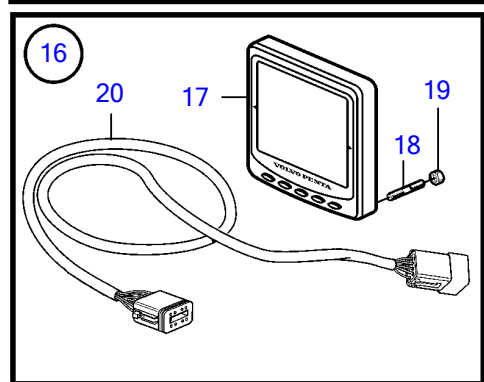

D3-110I-C, D3-130A-C, D3-130I-C, D3-160A-C, D3-160I-C, D3-190A-C, D3-190I-C

24346

D3-110I-C, D3-130A-C, D3-130I-C, D3-160A-C, D3-160I-C, D3-190A-C, D3-190I-C

REF	PART NO.	QTY	DESCRIPTION	SEE SEC.	NOTES
1	881801	1	Wiring harness		Included in EVC cable kit 3587052., L=2,0m
2	3587071	1	Starter switch		
	3587070	1	Starter switch		Kit with 2 key switch with identical key.
3	859953	1	• Key		State key code when ordering
			• Bulletin 49-30	49-30-EN	Key P/N 859953
4	21339317	1	Control unit		
	3589927	1	Software		Warehouse programming. This p/n can not be ordered, but will be used for invoicing.
	3589926	1	Software		Vodia-programming. This p/n can not be ordered, but will be used for invoicing.
5	21207240	1	Wiring harness		ECU to engine
6	3587054	1	Sensor		Through hull
7	3587055	1	Sensor		Mounted on transom
8	874840	1	Sensor		Replaced by 3812291
	3812291	1	Sensor kit		Replaced by 21575479
	21575479	1	Sensor kit		
9	873772	1	• Tank sensor		
10	3807228	1	Wiring harness		For trim instrument and instrument light, L=0.5m
11	3807229	1	Wiring harness		For fuel level sender, L=5.0m
12	3885806	1	Wiring harness		For trim pump and trim sender, Included in EVC cable kit 3587052., L=5.0m
13	3842733	1	Extension cable'verl		L=3.0m, 6-Way
	3842734	1	Extension cable'verl		L=5.0m, 6-Way
	3842735	1	Extension cable'verl		L=7.0m, 6-Way
	3842736	1	Extension cable'verl		L=9.0m, 6-Way
	3842737	1	Extension cable'verl		L=11.0m, 6-Way
14	888248	1	Extension cable'verl		Multilink., L=10.0' (3.0m), 8-way.
	888249	1	Extension cable'verl		L=5.0m, 8-way.
	888250	1	Extension cable'verl		L=23.0' (7.0m), 8-way.
	888251	1	Extension cable'verl		L=9.0m, 8-way.
	888253	1	Extension cable'verl		L=11,00m, 8-way.
15	3840433	1	Sealing plug		Plug for connection in HIU when reverse gear is used.
16	3884818	1	Display, kit		Replaced by 3849972
	3849972	1	Display		Replaced by 3595108
	3595108	1	Display		Replaced by 21173162
	21173162	1	Display		
17		1	• Display		
18	830928	4	• Stud		
19	830930	4	• Wing nut		
20	3588207	1	• Cable kit		
21	3848966	1	Control unit		
			• Bulletin P-38-1-1	P-38-1-1-EN	ADU - Automatic Dimmer Unit
22	873112	1	Position sensor		SOLAS
23	3594603	1	Wiring harness		SOLAS
24	856337	1	Automatic fuse		50A, SOLAS
25	3594644	1	Wiring harness		SOLAS
26	3885810	1	Wiring harness		For trim pump control
27	873765	1	Relay		
28	21427463	1	Cable		For multilink aux-relay
29	21371661	1	Cable kit		Diode kit
			• Bulletin P-36-9-4	P-36-9-4-EN	Diode kit for engine control units on D3/EDC15 engines
30	21755546	1	Cable		