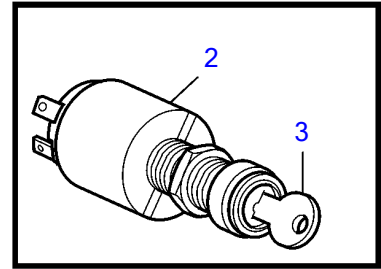

D3-110I-B, D3-130A-B, D3-130I-B, D3-160A-B, D3-160I-B, D3-190A-B, D3-190I-B

22917

D3-110I-B, D3-130A-B, D3-130I-B, D3-160A-B, D3-160I-B, D3-190A-B, D3-190I-B

REF	PART NO.	QTY	DESCRIPTION	SEE SEC.	NOTES
1	881801	1	Wiring harness		Included in EVC cable kit 3587052., L=2,0m
2	856659	1	Starter switch		For EVC-MC
	3587071	1	Starter switch		
3	859953	1	• Key		State key code when ordering
			• Bulletin 49-30	49-30-EN	Key P/N 859953
4	21252272	1	Control unit		HIU for reverse gear
	21252275	1	Control unit		HIU for SX drive
	3589927	1	Software		Warehouse programming. This p/n can not be ordered, but will be used for invoicing.
	3589926	1	Software		Vodia-programming. This p/n can not be ordered, but will be used for invoicing.
5	21207240	1	Wiring harness		ECU to engine
6	3587054	1	Sensor		Through hull
7	3587055	1	Sensor		Mounted on transom
8	874840	1	Sensor		Replaced by 3812291
	3812291	1	Sensor kit		Replaced by 21575479
	21575479	1	Sensor kit		
9	873772	1	• Tank sensor		
10	3807228	1	Wiring harness		For trim instrument and instrument light, L=0.5m
11	3807229	1	Wiring harness		For fuel level sender, L=5.0m
12	881804	1	Wiring harness		For trim pump and trim sender, Included in EVC cable kit 3587052., L=5.0m
13	3842733	1	Extension cable'verl		L=3.0m, 6-Way
	3842734	1	Extension cable'verl		L=5.0m, 6-Way
	3842735	1	Extension cable'verl		L=7.0m, 6-Way
	3842736	1	Extension cable'verl		L=9.0m, 6-Way
	3842737	1	Extension cable'verl		L=11.0m, 6-Way
14	888248	1	Extension cable'verl		Multilink., L=10.0' (3.0m), 8-way.
	888249	1	Extension cable'verl		L=5.0m, 8-way.
	888250	1	Extension cable'verl		L=23.0' (7.0m), 8-way.
	888251	1	Extension cable'verl		L=9.0m, 8-way.
	888253	1	Extension cable'verl		L=11,00m, 8-way.
15	3840433	1	Sealing plug		Plug for connection in HIU when reverse gear is used.