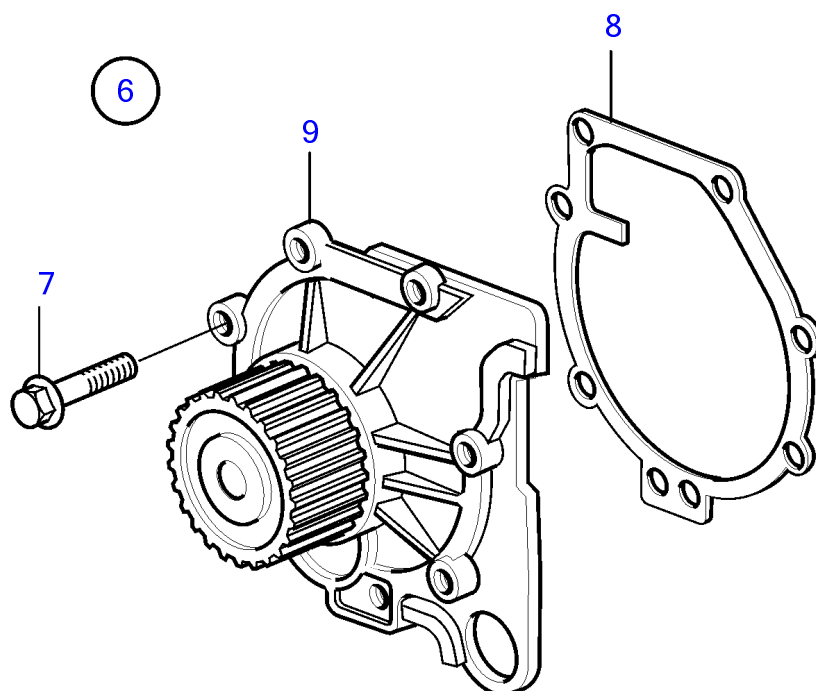

D3-110I-A, D3-130A-A, D3-130I-A, D3-160A-A, D3-160I-A

24314

D3-110I-A, D3-130A-A, D3-130I-A, D3-160A-A, D3-160I-A

REF	PART NO.	QTY	DESCRIPTION	NOTES
1		1	Thermostat housing	Replaced by 3593801 (thermostat housing), 1276516 (cap) and 975270 (hose clamp)
2	8653103	1	Sensor	
3	11994	1	Gasket	
4	8636573	1	Gasket	
5	969156	2	6 point socket screw	
6	8694630	1	Water pump kit	(274216)
7	985151	7	• Flange screw	
8	1397532	1	• Gasket	
9		1	• Water pump	Not sold separately.
10	888609	1	Hose	
11	994562	1	Hose clamp	