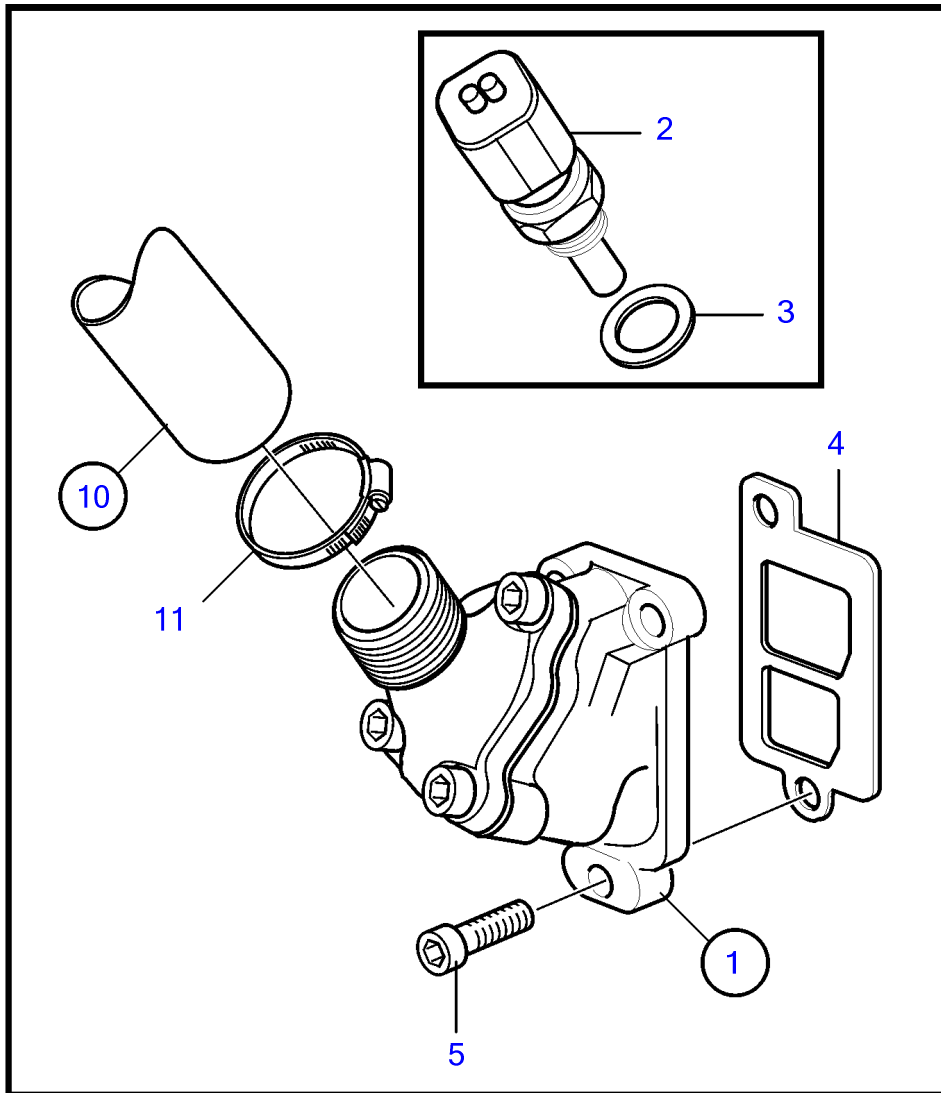

D3-110I-A, D3-130A-A, D3-130I-A, D3-160A-A, D3-160I-A

24314

D3-110I-A, D3-130A-A, D3-130I-A, D3-160A-A, D3-160I-A

REF	PART NO.	QTY	DESCRIPTION	NOTES
1		1	Thermostat housing	Replaced by 3593801 (thermostat housing), 1276516 (cap) and 975270 (hose clamp)
2	8653103	1	Sensor	
3	11994	1	Gasket	
4	8636573	1	Gasket	
5	969156	2	6 point socket screw	
6	8694630	1	Water pump kit	(274216)
7	985151	7	• Flange screw	
8	1397532	1	• Gasket	
9		1	• Water pump	Not sold separately.
10	888609	1	Hose	
11	994562	1	Hose clamp	