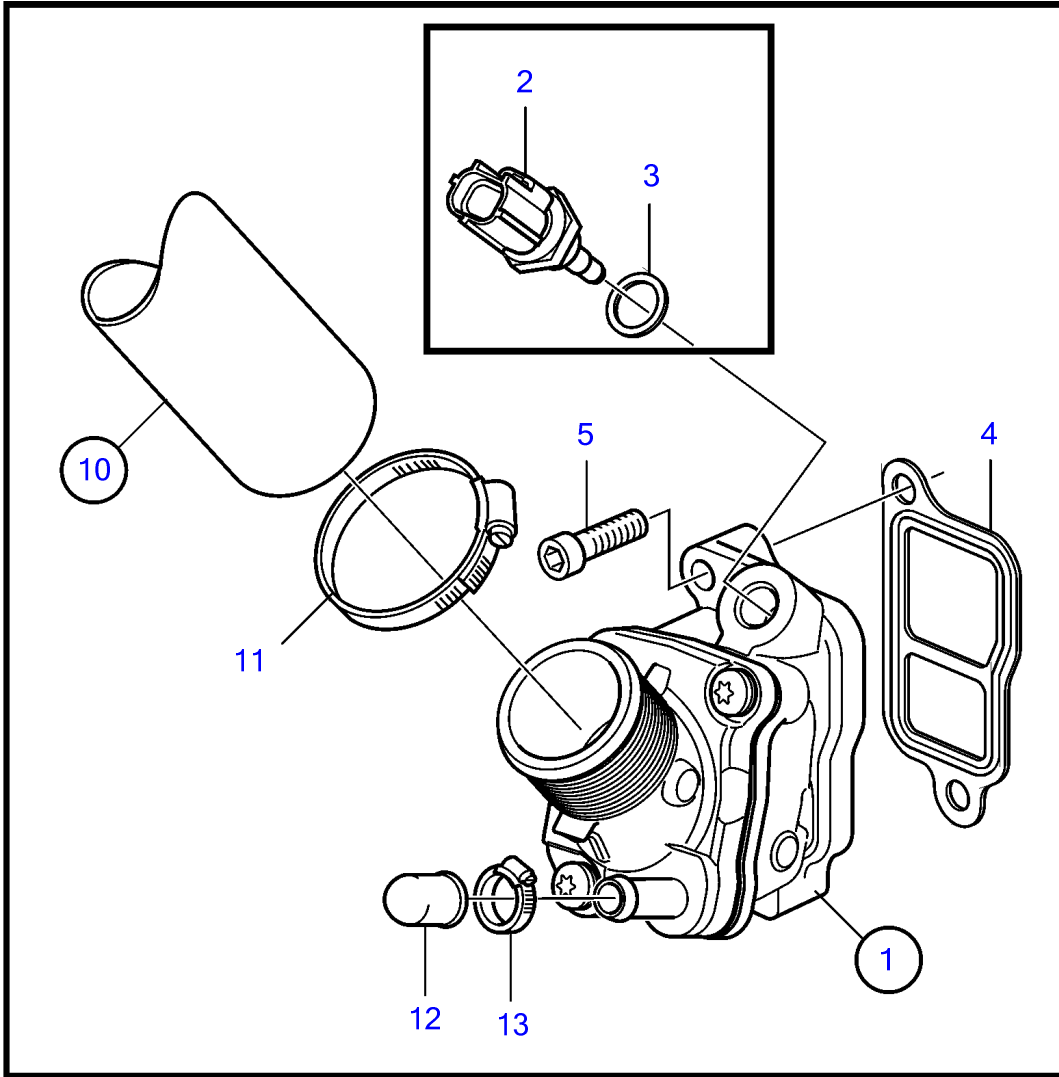

D3-110I-B, D3-110I-C, D3-130A-B, D3-130I-B, D3-130A-C, D3-130I-C, D3-160A-B, D3-160I-B, D3-160A-C, D3-160I-C, D3-190A-B, D3-190I-B, D3-190A-C, D3-190I-C

D3-110I-B, D3-110I-C, D3-130A-B, D3-130I-B, D3-130A-C, D3-130I-C, D3-160A-B, D3-160I-B, D3-160A-C, D3-160I-C, D3-190A-B, D3-190I-B, D3-190A-C, D3-190I-C

REF	PART NO.	QTY	DESCRIPTION	NOTES
1	3593801	1	Thermostat housing	When ordering this article, order also 1276516 and 945652.
2	8653103	1	• Sensor	
3	11994	1	• Gasket	
4	8636573	1	• Gasket	
5	969156	2	6 point socket screw	
6	3801404	1	Coolant pump	
7	985151	7	• Flange screw	
8	30677767	1	• Gasket	
9		1	• Water pump	Not sold separately.
10	888609	1	Hose	
11	994562	1	Hose clamp	
12	1276516	1	Rubber cap	
13	945652	1	Hose clamp	