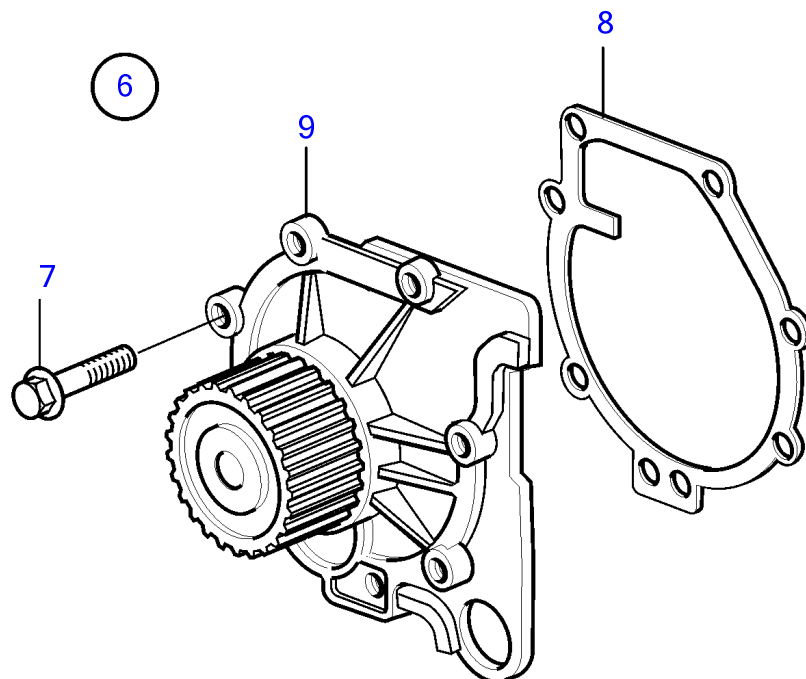

D3-110I-B, D3-110I-C, D3-130A-B, D3-130I-B, D3-130A-C, D3-130I-C, D3-160A-B, D3-160I-B, D3-160A-C, D3-160I-C, D3-190A-B, D3-190I-B, D3-190A-C, D3-190I-C

D3-110I-B, D3-110I-C, D3-130A-B, D3-130I-B, D3-130A-C, D3-130I-C, D3-160A-B, D3-160I-B, D3-160A-C, D3-160I-C, D3-190A-B, D3-190I-B, D3-190A-C, D3-190I-C

REF	PART NO.	QTY	DESCRIPTION	NOTES
1	3593801	1	Thermostat housing	When ordering this article, order also 1276516 and 945652.
2	8653103	1	• Sensor	
3	11994	1	• Gasket	
4	8636573	1	• Gasket	
5	969156	2	6 point socket screw	
6	3801404	1	Coolant pump	
7	985151	7	• Flange screw	
8	30677767	1	• Gasket	
9		1	• Water pump	Not sold separately.
10	888609	1	Hose	
11	994562	1	Hose clamp	
12	1276516	1	Rubber cap	
13	945652	1	Hose clamp	