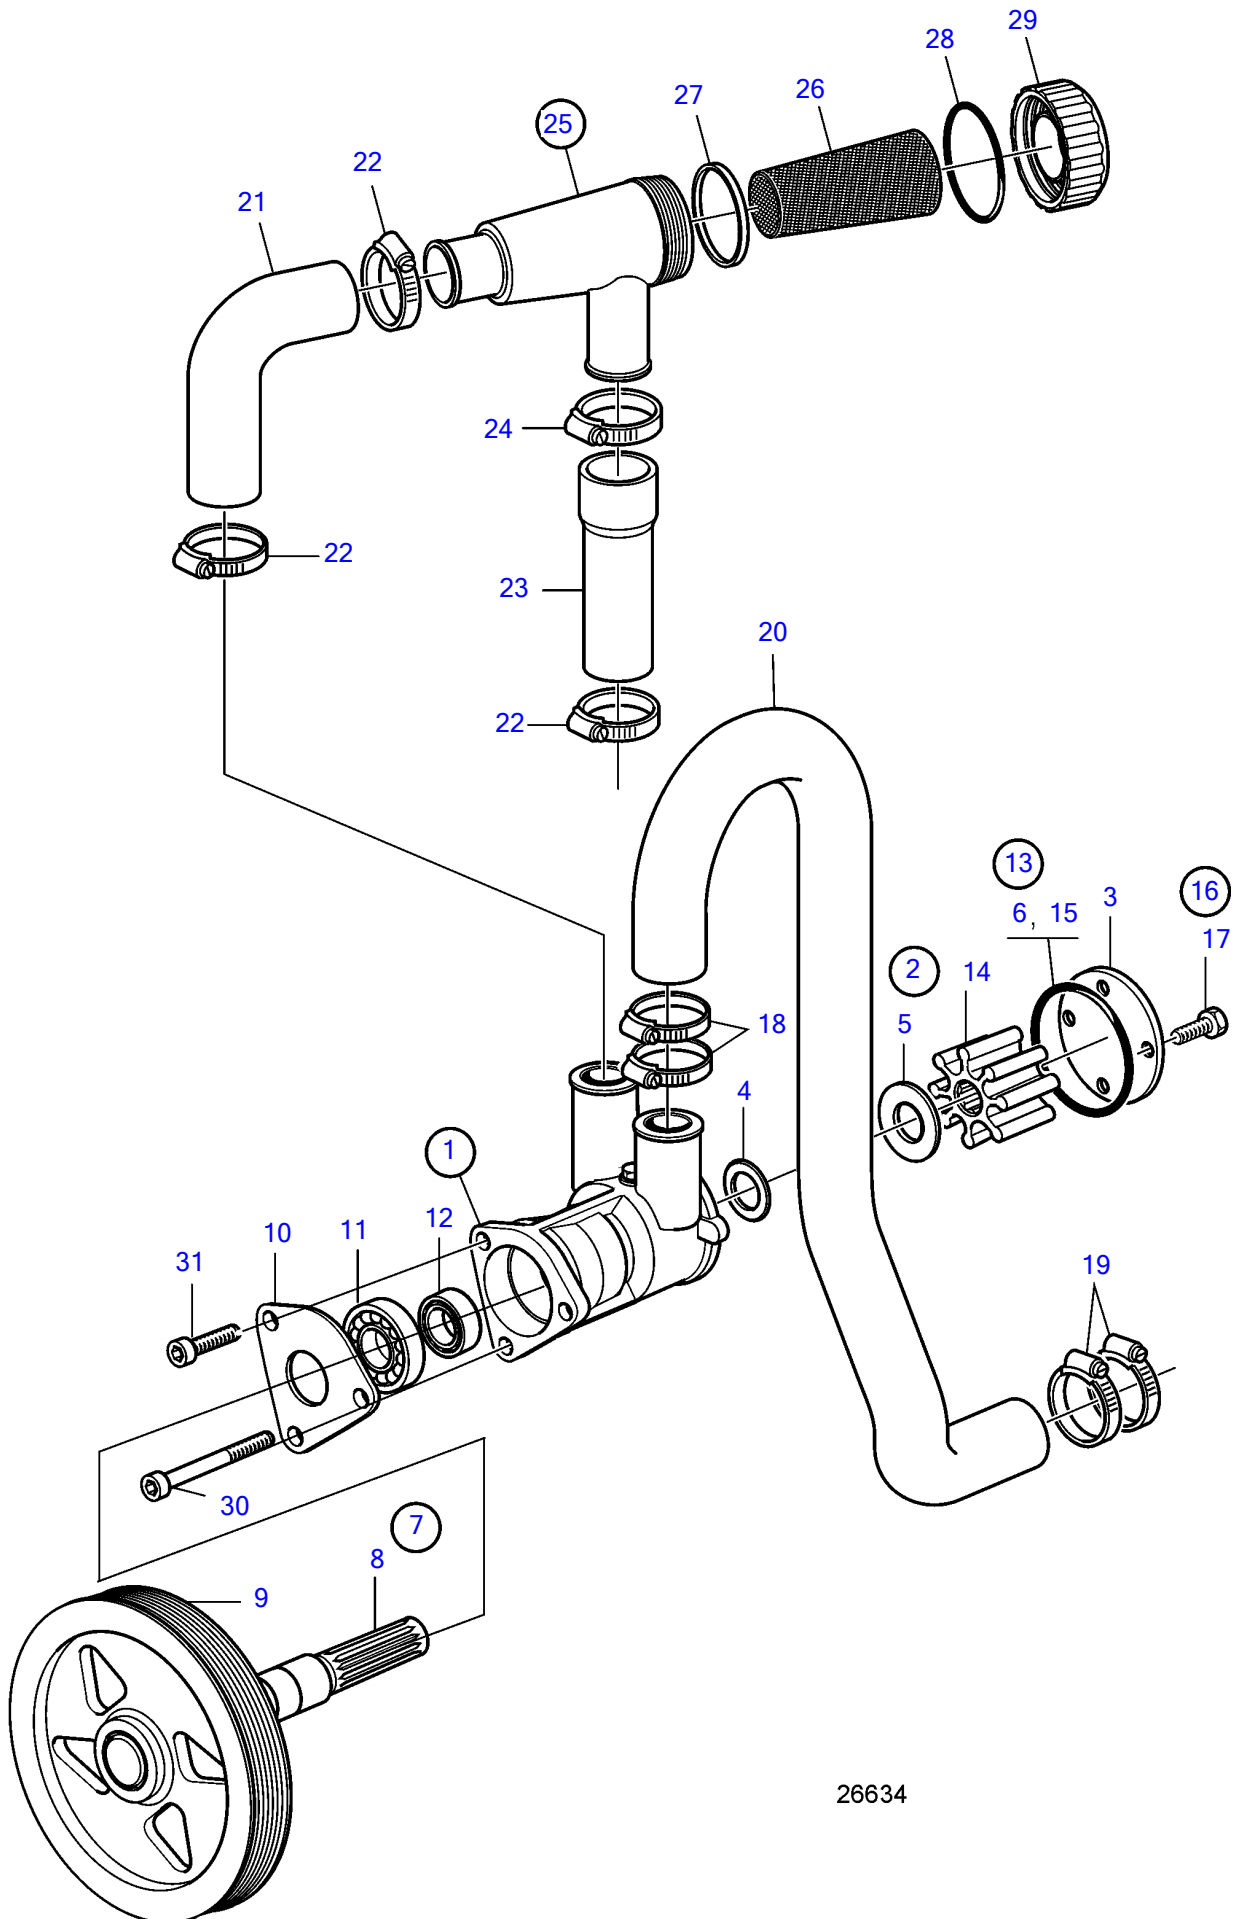

D3-130A-C, D3-160A-B, D3-160A-C, D3-190A-B, D3-190A-C

26634

D3-130A-C, D3-160A-B, D3-160A-C, D3-190A-B, D3-190A-C

REF	PART NO.	QTY	DESCRIPTION	NOTES
1	21141637	1	Sea water pump	(3884694)
2	21951384	1	• Wear kit	
3	3584353	1	• • Cardboard tube	
4	3584349	1	• • Sealing ring	
5	827247	1	• • Sealing ring	
6	3583809	1	• • O-ring	
7	21951439	1	• Shaft kit	
8		1	• • Shaft	
9		1	• • Pulley	
10		1	• • Plate	
11		1	• • Ball bearing	
12	181800	1	• • Ball bearing	
13	3593660	1	• • Impeller kit	replaced by next part number
	21381693	1	• • Impeller kit	replaced by next part number
	21951352	1	• • Impeller kit	
14		1	• • Impeller	
15	3583809	1	• • O-ring	
16	21951334	1	• Screw kit	
17	21346724	4	• • Hexagon screw	
18	993963	2	Hose clamp	
19	961670	2	Hose clamp	
20	3584356	1	Hose, heat exchanger	
21	3817382	1	Hose	
22	993964	3	Hose clamp	
23	3817383	1	Hose	
24	943479	1	Hose clamp	
25	3812612	1	Sea water filter	
26	3593606	1	• Filter insert	
27	1547254	1	• Sealing ring	Earlier production
28	925093	1	• O-ring	
29	(3812608)	1	• Cover	Obsolete part, Superseded by 3812612
30	959227	2	Hex. socket screw	M8x50mm
31	959222	1	Hex. socket screw	

7744550-26-9401

26634

Upd:2014-05-08