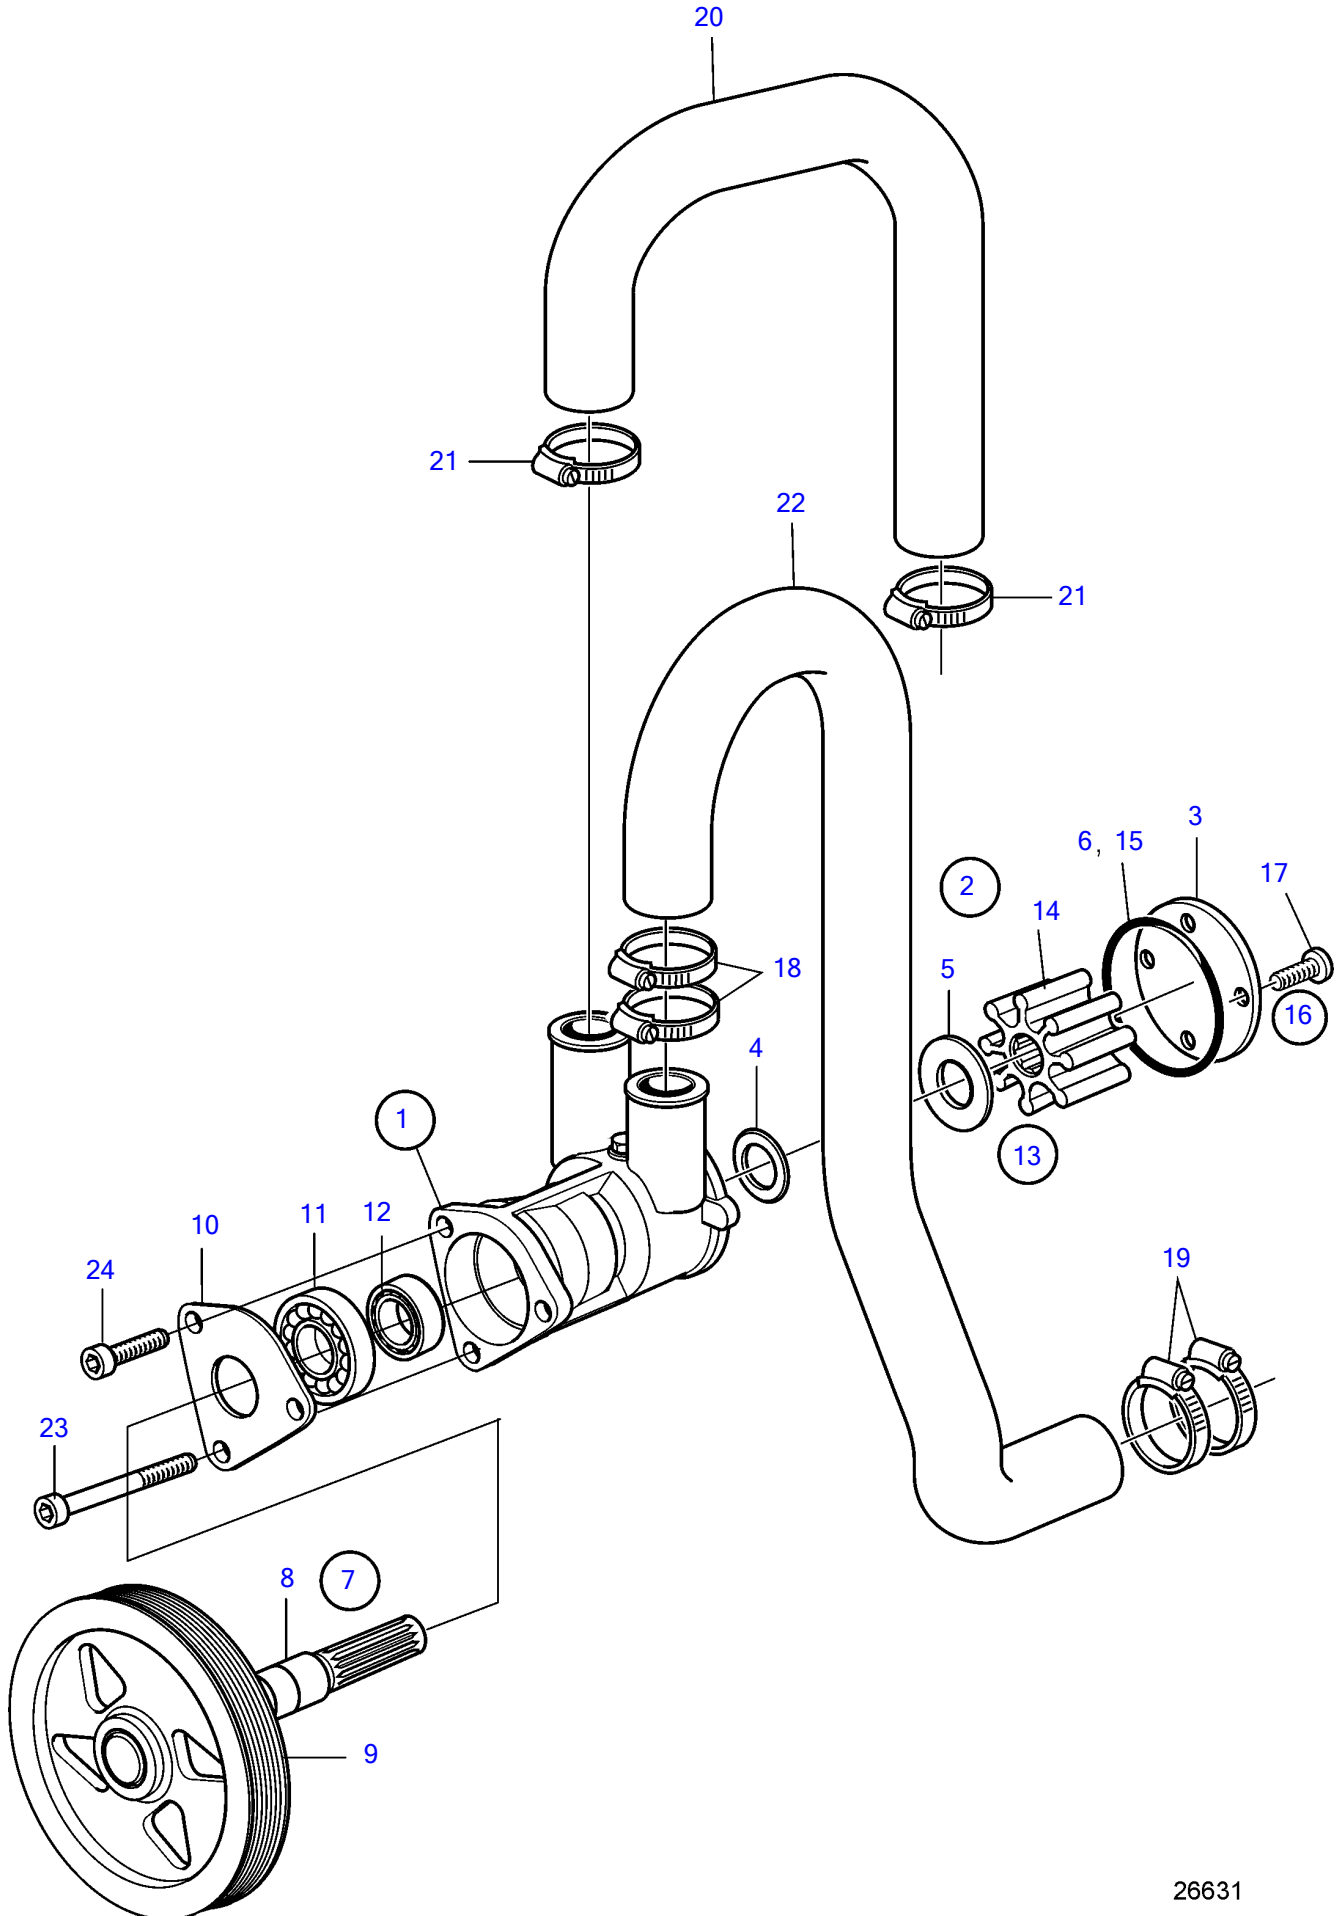

D3-110I-C, D3-130I-C, D3-160I-B, D3-160I-C, D3-190I-B, D3-190I-C

26631

D3-110I-C, D3-130I-C, D3-160I-B, D3-160I-C, D3-190I-B, D3-190I-C

REF	PART NO.	QTY	DESCRIPTION	NOTES
1	21141637	1	Sea water pump	(3884694)
2	21951384	1	• Wear kit	
3	3584353	1	• • Cardboard tube	
4	3584349	1	• • Sealing ring	
5	827247	1	• • Sealing ring	
6	3583809	1	• • O-ring	
7	21951439	1	• Shaft kit	
8		1	• • Shaft	
9		1	• • Pulley	
10		1	• • Plate	
11		1	• • Ball bearing	
12	181800	1	• • Ball bearing	
13	3593660	1	• Impeller kit	replaced by next part number
	21381693	1	• Impeller kit	replaced by next part number
	21951352	1	• Impeller kit	
14		1	• • Impeller	
15	3583809	1	• • O-ring	
16	21951334	1	• Screw kit	
17	21346724	4	• • Hexagon screw	
18	993963	2	Hose clamp	
19	961670	2	Hose clamp	
20	3584355	1	Hose, heat exchanger	
21	993964	2	Hose clamp	
22	3584356	1	Hose	
23	959227	2	Hex. socket screw	M8x50mm
24	959222	1	Hex. socket screw	M8x25mm